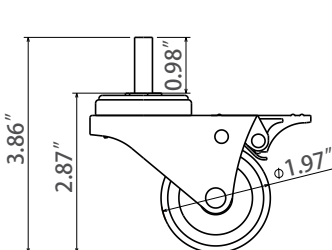

- OFD-LIFTCASTER-BK - Set of 4 Wheel Kit for OFD-CIELBASEA Feet, Black... List $49

(Wheels not recommended for 90° or 120° bases)