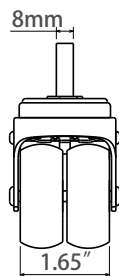

- OFD-LIFTCASTER-BK - Set of 4 Wheel Kit for OFD-CIELBASEA Feet, Black... List $49

(Wheels not recommended for 90° or 120° bases)