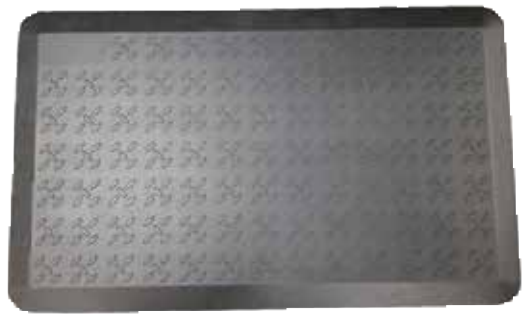

Pneumatic Height Adjustment

(-BLK) Black Padded Fabric Seat

Black Round Base

Pneumatic Height Adjustment

(-GRY) Gray Padded Fabric Seat

White Round Base

- OFDCI2801-BLK - Sit/Stand Stool, Black Body/Black SeatList \$280
- OFDCI2802-GRY - Sit/Stand Stool, White Body/Gray Seat.....List \$280

ACTIVE SEATING Sit/Stand Stools

ANTI-FATIGUE Mat

- Black Polyurethane
- 23 1/4" x 36 1/4"
- Anti-skid top and bottom with beveled edge

OFD-AFM2336 - Black Polyurethane Anti-Fatigue Mat, 23.25" x 36.25"List \$144