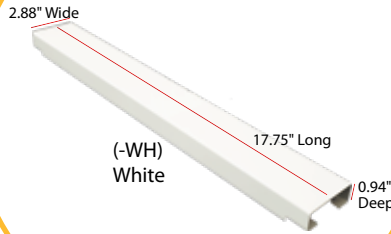

accessorise it.