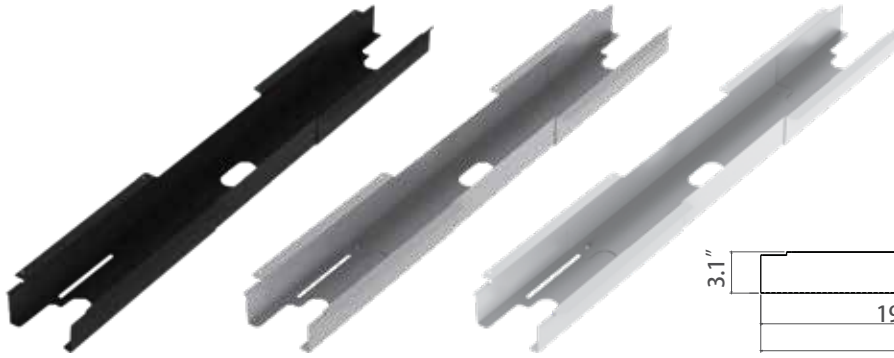

- Impressive 4" - 21" horizontal travel range
- Accommodates all VESA-compliant monitors weighing up to 25 pounds
- Available in both clamp- and grommet-mount versions
- Unique pivot assembly fine tunes monitor angle and height
- Swivel assembly allows flexibility to adjust the monitor for portrait or landscape views

Telescopic Cord Cover

For Bottom Frame of Height Adjustable Tables

Get rid of those messy wires

Screws into underside of work surface

(Shown under desk)

(-BLK) Black

(-BS) Brushed Silver

(-WH) White