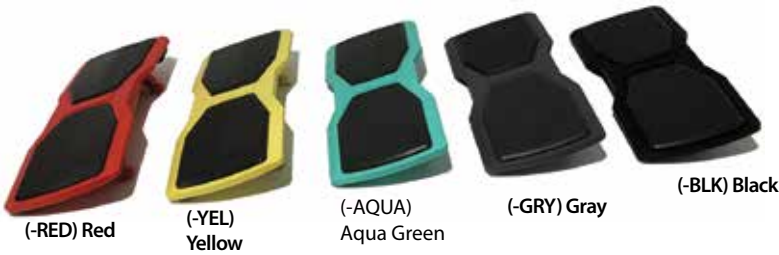

OFD-COIL-B

Black Coil Wire Manager

OFD-COIL-WH

White Coil Wire Manager
List \$147

OFD-800-CPU

Metal CPU Holder

List \$186

- Retractable
- Swivels 360°
- CPU case size: 3.75"-8.25"W x 12"-20.5"H
- Not compatible with Lift it Product

accessorise it.

accessorise it.

OFD-200-DR

Plastic Center Drawer

List \$84

- 21"x18.125"x2"
- Compatible with Connect it product only

ERGO- PEDAL Footrest

(-RED) Red

(-RED) Red

(-YEL) Yellow

(-AQUA) Aqua Green

(-GRY) Gray

(-BLK) Black

Great Footrest and Exercise Board!!

- CI-FOOTREST-RED - Collaborate it Footrest, RedList \$239
- CI-FOOTREST-YEL - Collaborate it Footrest, YellowList \$239
- CI-FOOTREST-AQUA - Collaborate it Footrest, AquaList \$239
- CI-FOOTREST-GRY - Collaborate it Footrest, Gray.....List \$239
- CI-FOOTREST-BLK - Collaborate it Footrest, Black.....List \$239

Pneumatic Height Adjustment

(-BLK) Black Padded Fabric Seat

Black Round Base

Pneumatic Height Adjustment

(-GRY) Gray Padded Fabric Seat

White Round Base

- OFDCI2801-BLK - Sit/Stand Stool, Black Body/Black SeatList \$280
- OFDCI2802-GRY - Sit/Stand Stool, White Body/Gray Seat.....List \$280