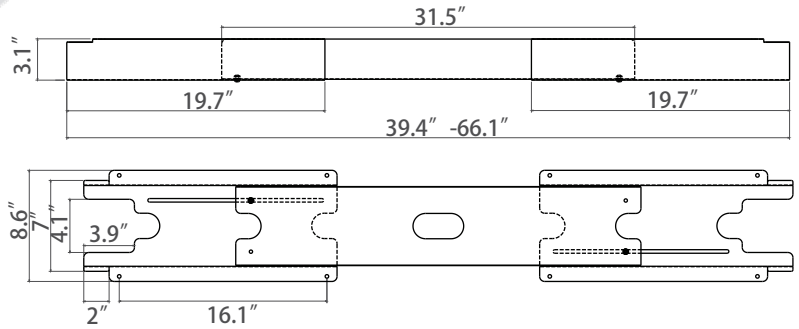

Telescopic Cord Cover

For Bottom Frame of Height Adjustable Tables

Get rid of those messy wires

Screws into underside of work surface

(Shown under desk)

(-BLK) Black

(-BS) Brushed Silver

(-WH) White