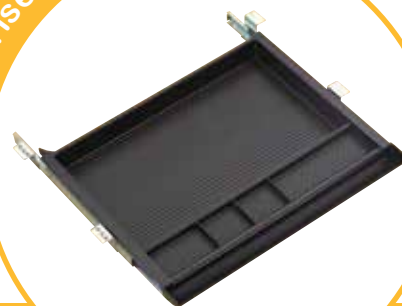

OFD-COIL-B

Black Coil Wire Manager

OFD-COIL-WH

White Coil Wire Manager
List \$147

OFD-800-CPU

Metal CPU Holder

List \$186

- Retractable
- Swivels 360°
- CPU case size: 3.75"-8.25"W x 12"-20.5"H
- Not compatible with Lift it Product

accessorise it.

accessorise it.

OFD-200-DR

Plastic Center Drawer

List \$84

- 21"x18.125"x2"
- Compatible with Connect it product only

ERGO- PEDAL Footrest

(-RED) Red