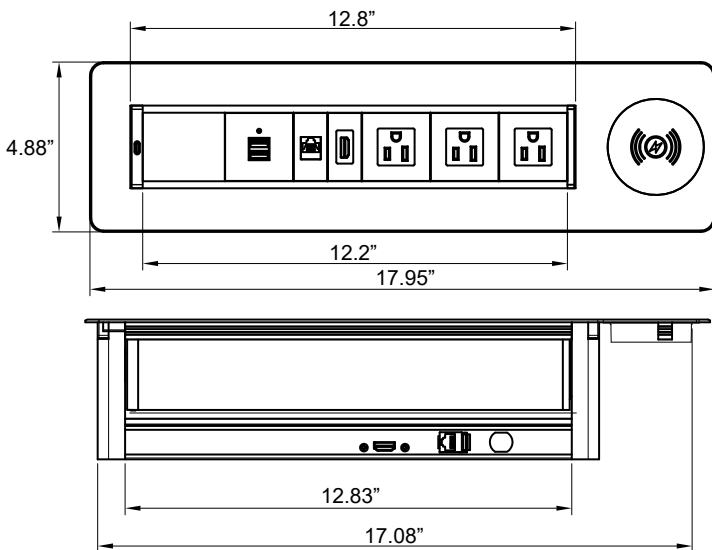

Table Top Power Insert **NEW!**

Brushed Silver

$525