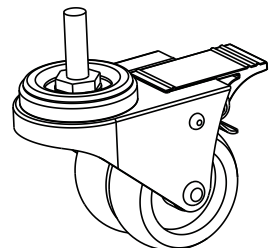

Dual-Wheels

Set of 4 Wheel Kit For Height Adjustable Tables

- OFD-LIFTCASTER-BK - Set of 4 Wheel Kit for OFD-CIELBASEA Feet, Black... List \$49

(Wheels not recommended for 90° or 120° bases)

Table Top Power Insert **NEW!**

Brushed Silver

\$525

- 18"W x 4.88"D
- Electric Flip Cover
- Brushed Silver Finish
- Black Face Inside
- 3 Power Plugs
- 2 USB, 5V 2.1 Amp
- 1 HDMI
- 1 RJ45 Plug
- Wireless Phone Charging Pod
- 60" Plug-in Cord
- Power Accessible from Both Sides when Cover is Flipped Up