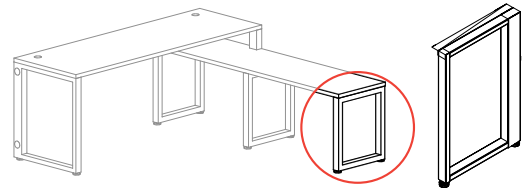

Half Leg for Drop Down Work Surface

OFD-CIHALFOLEG18-BS - 18" Half Leg, Brushed Silver.....List $114
OFD-CIHALFOLEG18-WH - 18" Half Leg, White.....List $114