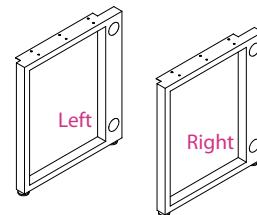

30" Deep Support Leg

OFD-CIOLEG30L-BS - Support Leg 30" Left, Brushed Silver....List $185
OFD-CIOLEG30L-WH - Support Leg 30" Left, White .....List $185
OFD-CIOLEG30R-BS - Support Leg 30" Right, Brushed Silver..List $185
OFD-CIOLEG30R-WH - Support Leg 30" Right, White.....List $185