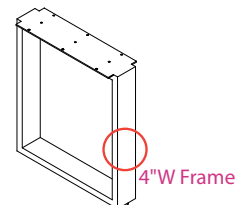

Conference Table O-Legs

OFD-CICONFOLEG24-BS - Conf O-Leg 24", Brushed Silver.....List $269
OFD-CICONFOLEG24-WH - Conf O-Leg 24", White.....List $269
OFD-CICONFOLEG30-BS - Conf O-Leg 30", Brushed Silver.....List $299
OFD-CICONFOLEG30-WH - Conf O-Leg 30", White.....List $299