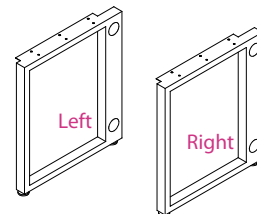

36" Deep Support Leg

OFD-CIOLEG36L-BS - Support Leg 36" Left, Brushed Silver....List $216
OFD-CIOLEG36L-WH - Support Leg 36" Left, White .....List $216
OFD-CIOLEG36R-BS - Support Leg 36" Right, Brushed Silver..List $216
OFD-CIOLEG36R-WH - Support Leg 36" Right, White.....List $216