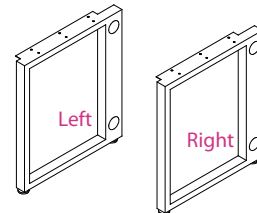

24" Deep Support Leg

OFD-CIOLEG24L-BS - Support Leg 24" Left, Brushed Silver....List $167
OFD-CIOLEG24L-WH - Support Leg 24" Left, White .....List $167
OFD-CIOLEG24R-BS - Support Leg 24" Right, Brushed Silver..List $167
OFD-CIOLEG24R-WH - Support Leg 24" Right, White.....List $167