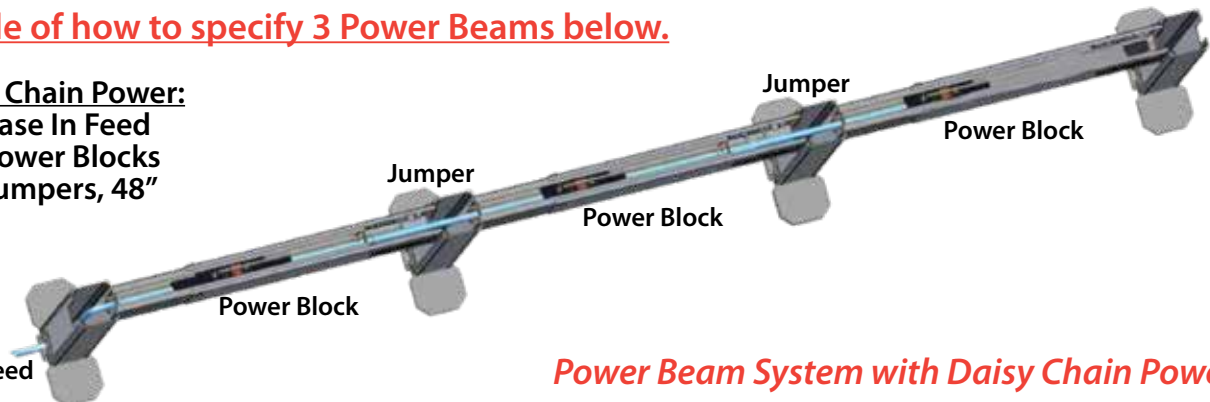

- OFD-CI845B2-72 - Base in Feed Starter Cable, 72" ..... List \$166
- OFD-CI845B2-108 - Base in Feed Starter Cable, 108" ..... List \$214
- OFD-CI845B2-144 - Base in Feed Starter Cable, 144" ..... List \$263

**Jumper Cable for Power Block**

- OFD-CI84FF-32 - Desking Power Jumper Cable, 32" ..... List \$146
- OFD-CI84FF-48 - Desking Power Jumper Cable, 48" ..... List \$151
- OFD-CI84FF-60 - Desking Power Jumper Cable, 60" ..... List \$167
- OFD-CI84FF-66 - Desking Power Jumper Cable, 66" ..... List \$175
- OFD-CI84FF-72 - Desking Power Jumper Cable, 72" ..... List \$183
- OFD-CI84FF-90 - Desking Power Jumper Cable, 90" ..... List \$208

**Example of how to specify 3 Power Beams below.**

**To Daisy Chain Power:**

- 1 Each Base In Feed
- 3 Each Power Blocks
- 2 Each Jumpers, 48"

**Power Beam System with Daisy Chain Power**

In single applications, the plug can be routed out the grommet in the end leg, and plugged directly into the wall.

In 2 or more beams in a row, internal power blocks, jumpers, and a base in feed are required to connect to the building power (*Building connection REQUIRED by an Electrician*), and the power panels are plugged into the power blocks inside the trough channel to power the external power panel.