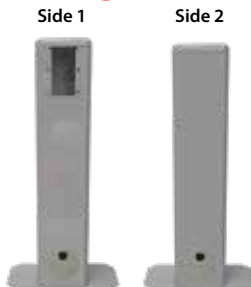

Power Beam End Leg

- OFD-BEAMENDLEG-BLK - Metal Leg with 2 Grommets, Black..List $258
- OFD-BEAMENDLEG-BS - Metal Leg with 2 Grommets, Brushed Silver...List $258
- OFD-BEAMENDLEG-WH - Metal Leg with 2 Grommets, White..... List $258