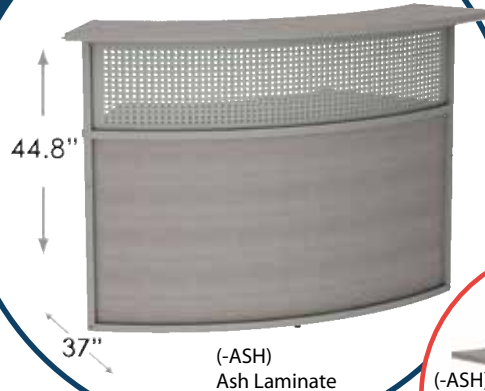

OFDCI400RM-ASH

Ash Reception Station Main

List \$3,985

RECEPTION STATION

collaborate it.

MAIN UNIT

(-ASH)
Ash Laminate

1 1/8" Thick and
24" Deep
Commercial Grade
Work Surfaces

(-BS)
Brushed Silver

(-WH)
White

Mobile
Pedstals available
in brushed silver
or white. Colored
cushions also
available.

Mobile Pedestals

OFD-CIBF-BS - Mobile Ped Box/File, Brushed Silver..... List \$460
OFD-CIBF-WH - Mobile Ped Box/File, White..... List \$460

(-ASH)
Ash Laminate

collaborate it.

ADD ON UNIT

69"

(-ASH)
Ash Laminate

OFDCI405AOU-WH

White Reception Add On Unit

OFDCI405AOU-ASH

Ash Reception Add On Unit

List \$3,650

(-WH) White
Laminate

(-ASH) Ash
Laminate

(-ASH)
Ash
Laminate

Available in Ash
Laminate with
Perforated Metal in
Brushed Silver

2 we stock it.