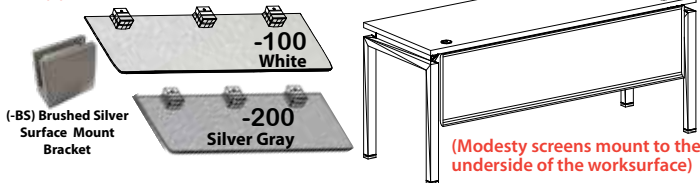

Modesty Screens

for Underside of Work Surface

(3) Brackets included on ALL Screens

- OFD-BI1846SB - 1/4" Sea Board Screen for 60" Desk, 46" x 18" List \$216
 - OFD-BI1858SB - 1/4" Sea Board Screen for 66" Desk, 58" x 18" List \$243
 - OFD-BI1864SB - 1/4" Sea Board Screen for 72" Desk, 64" x 18" List \$260
- (Not recommended on Connect it Product)