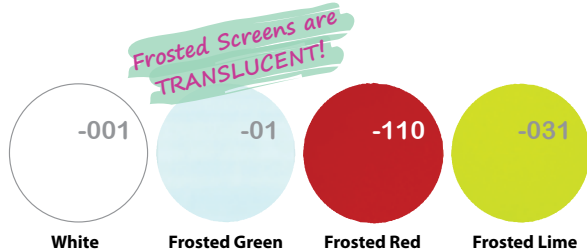

Acrylic Screens

For **12" High**, (screens only - must add brackets)

- OFD-CISCREENTOP1222A- 1/4" Acrylic Screen for 24" Work Surface, 22" x 12" .....List $110
- OFD-CISCREENTOP1228A- 1/4" Acrylic Screen for 30" Work Surface, 28" x 12" .....List $132
- OFD-CISCREENTOP1246A- 1/4" Acrylic Screen for 48" Work Surface, 46" x 12" .....List $187
- OFD-CISCREENTOP1258A- 1/4" Acrylic Screen for 60" Work Surface, 58" x 12" .....List $248
- OFD-CISCREENTOP1264A- 1/4" Acrylic Screen for 66" Work Surface, 64" x 12" .....List $264
- OFD-CISCREENTOP1270A- 1/4" Acrylic Screen for 72" Work Surface, 70" x 12" .....List $286

For **18" High**, (screens only - must add brackets)

- OFD-CISCREENTOP1822A- 1/4" Acrylic Screen for 24" Work Surface, 22" x 18" .....List $149
- OFD-CISCREENTOP1828A- 1/4" Acrylic Screen for 30" Work Surface, 28" x 18" .....List $193
- OFD-CISCREENTOP1846A- 1/4" Acrylic Screen for 48" Work Surface, 46" x 18" .....List $275
- OFD-CISCREENTOP1858A- 1/4" Acrylic Screen for 60" Work Surface, 58" x 18" .....List $358
- OFD-CISCREENTOP1864A- 1/4" Acrylic Screen for 66" Work Surface, 64" x 18" .....List $424
- OFD-CISCREENTOP1870A- 1/4" Acrylic Screen for 72" Work Surface, 70" x 18" .....List $429

Screen Brackets

Desk Top Mount

Also used for modesty mounting!

OFD-CICGB-BS - Top Mount Bracket for Desks and Panels, Brushed Silver .....List $26

Desk Top Mount

OFD-BEAMBRACKET-BS - Top Mount Bracket, Brushed Silver .....List $26

OFD-BEAMBRACKET-WH - Top Mount Bracket, White .....List $26

OFD-BEAMBRACKET-BLK - Top Mount Bracket, Black .....List $26

Free Standing

Can be double sided taped!

OFD-TFREEBRACKET-BS - Free Standing Bracket, Brushed Silver .....List $40

OFD-TFREEBRACKET-WH - Free Standing Bracket, White .....List $40

OFD-TFREEBRACKET-BLK - Free Standing Bracket, Black .....List $40

(Double-sided tape included with brackets)

Clamp Mount

Not recommended for connect it product

LICLAMPBRACKET-BS - Clamp Mount Bracket, Brushed Silver .....List $26

LICLAMPBRACKET-WH - Clamp Mount Bracket, White .....List $26

LICLAMPBRACKET-BLK - Clamp Mount Bracket, Black .....List $26

Clamp Mount

ONLY for bench it product

OFD-BICLIP30-BS - Bench it Screen Bracket for Side Mount, Brushed Silver .....List $28

OFD-BICLIP60-BS - Bench it Screen Bracket for Front Mount, Brushed Silver .....List $32

2 Brackets recommended for 28" screens and smaller
3 Brackets recommended for 46" screens and larger

Custom SIZES and COLORS are available!
Please call customer service for pricing and availability.