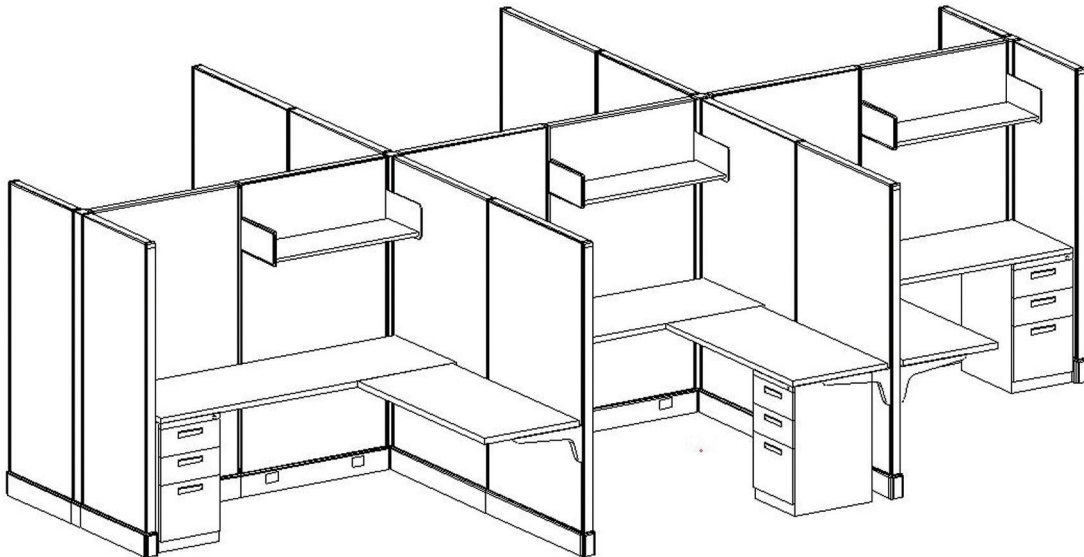

OFD

office furniture distributors

972.386.5200 | www.ofdist.com