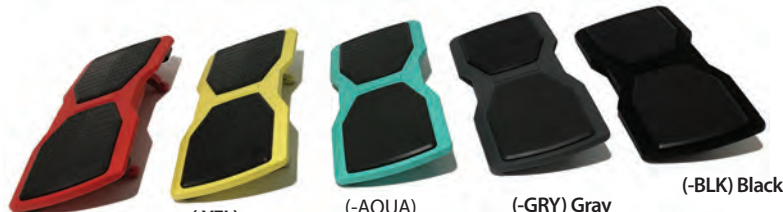

OFD-LIFTCASTER-BK

Set of 4 Wheel Kit For Height Adjustable Tables

- OFD-LIFTCASTER-BK - Set of 4 Wheel Kit for OFD-CIELBASEA Feet, Black... List \$49

accessorise it.

ERGO- PEDAL Footrest

(-RED) Red

(-RED) Red

Pneumatic
Height
Adjustment

(-BLK) Black
Padded Fabric
Seat

Black
Round
Base

Pneumatic
Height
Adjustment

(-GRY) Gray
Padded Fabric
Seat

White
Round
Base

- OFDCI2802-BLK - Sit/Stand Stool, Black Body/Black SeatList \$280
- OFDCI2802-GRY - Sit/Stand Stool, White Body/Gray Seat.....List \$280