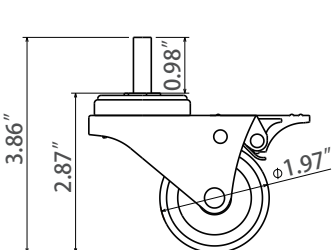

OFD-LIFTCASTER-BK

Set of 4 Wheel Kit For Height Adjustable Tables

- OFD-LIFTCASTER-BK - Set of 4 Wheel Kit for OFD-CIELBASEA Feet, Black... List \$49

accessorise it.

ERGO- PEDAL Footrest

(-RED) Red

(-RED) Red