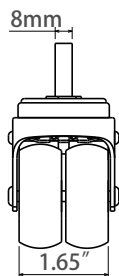

OFD-LIFTCASTER-BK

Set of 4 Wheel Kit For Height Adjustable Tables

- OFD-LIFTCASTER-BK - Set of 4 Wheel Kit for OFD-CIELBASEA Feet, Black... List \$49

accessorise it.

ERGO- PEDAL Footrest

(-RED) Red

(-RED) Red