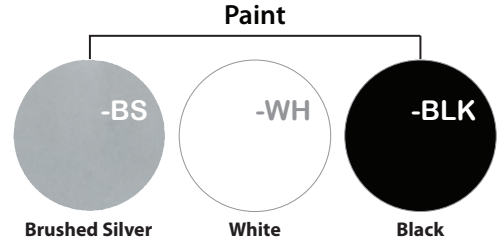

-BLK

Value Black Fabric

OFD-BICUSHLAT36-BLK - 1" Value Black Fabric Cushion, Lateral.....List \$178
OFD-BICUSHLAT36-2-BLK - 2" Value Black Fabric Cushion, LateralList \$214

-NH333

-6526

-MT200

-MG282

Black Fabric

Rain Fabric

Theater Fabric

Gaia Fabric

OFD-CICUSHLAT36 - 2" Color Cushion for LateralList \$494

Telescopic Base Cover

For Bottom Frame of Height Adjustable Tables

Get rid of those messy wires

Screws into underside of work surface