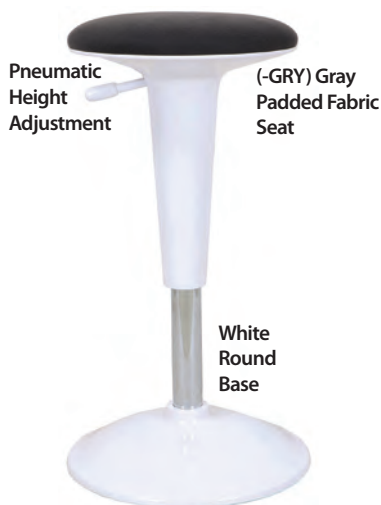

Pneumatic
Height
Adjustment

(-BLK) Black
Padded Fabric
Seat

Black
Round
Base

Pneumatic
Height
Adjustment

(-GRY) Gray
Padded Fabric
Seat

White
Round
Base

- OFDCI2802-BLK - Sit/Stand Stool, Black Body/Black SeatList \$280
- OFDCI2802-GRY - Sit/Stand Stool, White Body/Gray Seat.....List \$280