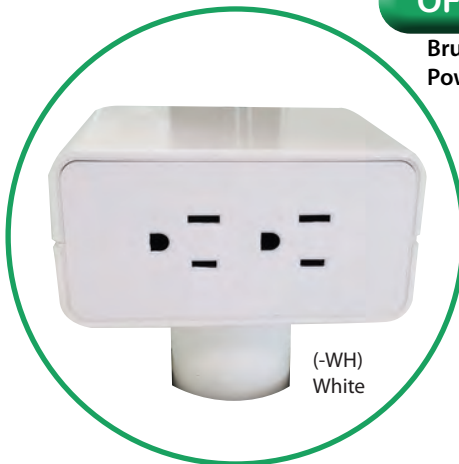

OFD-BIDPM22-WH

White Grommet Mount Desk Power Block with 2 Outlets and 2 USB Ports

List $225