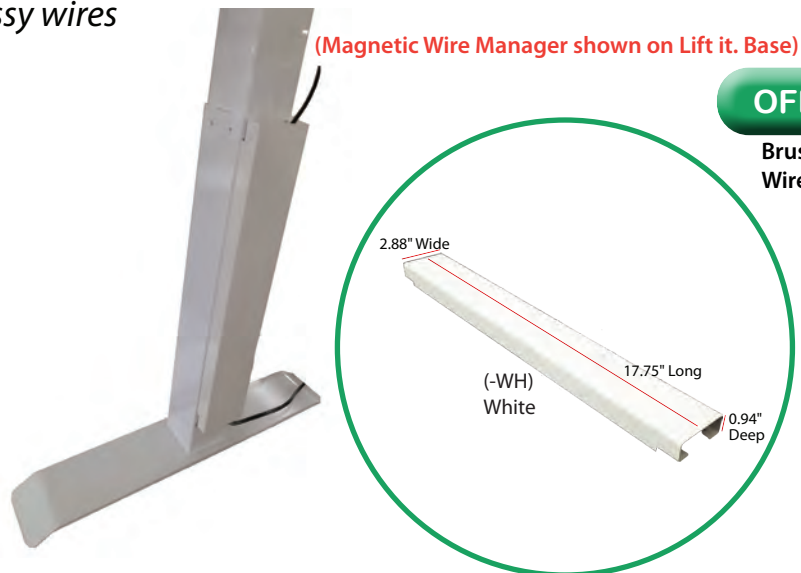

accessorise it.

Metal Magnetic Wire Manager

Easily fits on any of our metal Collaborate it bases or legs

Get rid of those messy wires

OFD-CIWM-BS

Brushed Silver Magnetic Wire Manager

OFD-CIWM-BLK

Black Magnetic Wire Manager

OFD-CIWM-WH

White Magnetic Wire Manager
List $78

OFD-COIL-BS

Brushed Silver Coil Wire Manager

OFD-COIL-B

Black Coil Wire Manager

OFD-COIL-WH

White Coil Wire Manager
List $147