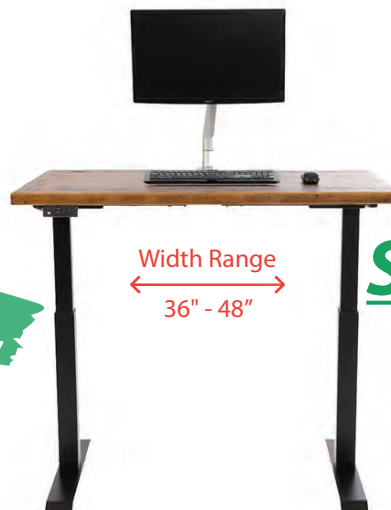

lift it. electric

In-Stock

Width Range
36" - 48"

Sit

Reclaimed wood is perfect for the home office!

Perfect for smaller spaces!

Width Range
36" - 48"

Stand

Small 2 Stage Rectangle

Electric Height Adjustable Base for 36" to 48" Desks

(-BLK) Black

(-WH) White

(-BS) Brushed Silver

OFD-CI2ELBASE3642-A-BLK - 2 Stage Rectangle Electric Base, Black .List \$745
OFD-CI2ELBASE3642-A-BS - 2 Stage Rectangle Electric Base, Brushed Silver ... List \$745
OFD-CI2ELBASE3642-A-WH - 2 Stage Rectangle Electric Base, White .List \$745