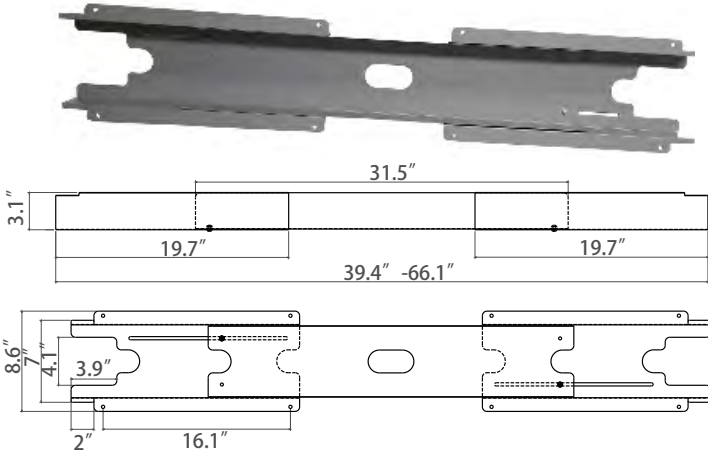

Rain Fabric

Theater Fabric

Gaia Fabric

OFD-CICUSHLAT36 - 2" Color Cushion for LateralList \$494

Telescopic Base Cover

For Bottom Frame of Height Adjustable Tables

Get rid of those messy wires

Screws into underside of work surface