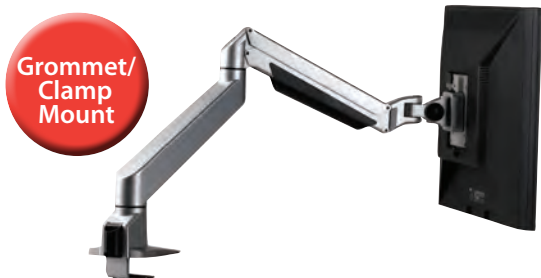

11 we stock it.

REACH SERIES

Slim Profile Single Monitor Arm Mount

OFD-106S - Clamp Mount Single Monitor Arm, SilverList \$299

Deluxe Single Monitor Arm Mount

OFD-101S-Silver - Grommet/Clamp Mount Single Monitor Arm, SilverList \$415

- Built-in wire management
- Pneumatic cylinder adjustment
- Monitor mount removable for easy installation

Effortlessly adjust the angle and focal depth of your flat-screen monitor for either seated or standing applications

accessorise it.

Slim Profile arms can only be clamp mounted!!!

Slim Profile Dual Monitor Arm Mount

OFD-206S - Clamp Mount Double Monitor Arm, SilverList \$399

Deluxe Dual Monitor Arm Mount

Deluxe monitor arm Grommet/Clamp mount included

Effortlessly adjust the angle and focal depth of your flat-screen monitor for either seated or standing applications

- Impressive 4" - 21" horizontal travel range
- Accommodates all VESA-compliant monitors weighing up to 25 pounds
- Available in both clamp- and grommet-mount versions
- Unique pivot assembly fine tunes monitor angle and height
- Swivel assembly allows flexibility to adjust the monitor for portrait or landscape views