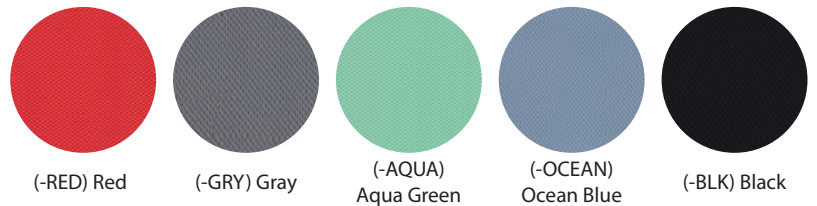

Black Mesh Back

Black Fabric Seat

Black Nylon Base

(-RED) Red

(-GRY) Gray

(-AQUA) Aqua Green

(-OCEAN) Ocean Blue

(-BLK) Black

seating budg it.

BU-201-EW02
List \$259
Perfect "greige"

Gray Mesh Back
Gray Fabric Seat
Black Nylon Base

budg it.

BU-201-EW08
List \$259

Black Mesh Back
Black Fabric Seat
Black Nylon Base

budg it.

Great for Home Office