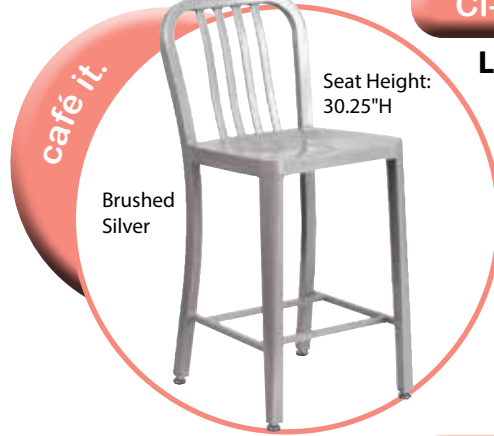

Bench it. Leg Choices:

*Gray Oak, Espresso, and Walnut Strand Tops only available in 48x24, 60x24, 60x30, 66x30, 72x24, and 72x30.

CI-700-BS

List \$450

Brushed Silver

Seat Height: 19.5"H

-BS
Brushed Silver Seat

CI-725-BS

List \$575

Brushed Silver

Seat Height: 30.25"H

-BS
Brushed Silver Seat

CI-750-BS

List \$435

Brushed Silver Frame