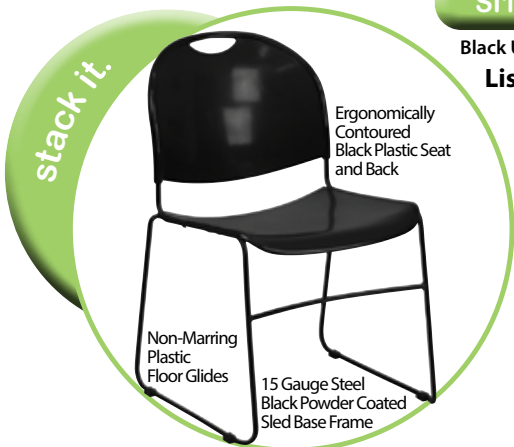

Light Gray with Gray Cushion

List \$400
Stacks 5 high

SI1106-BLK

Black ULTRA-COMPACT Stack Chair

List \$275

- Stack Quantity: 20
- Ships Fully Assembled
- 880 lb. Weight Capacity!!

TRACK SERIES

Great Value!!!

BU-401-BLK

List \$495
EDGE
series

Black Mesh Back

Black Fabric Seat

Black Nylon Base

Best Value with 300lb weight capacity!!

BU-101-EW08

List \$450