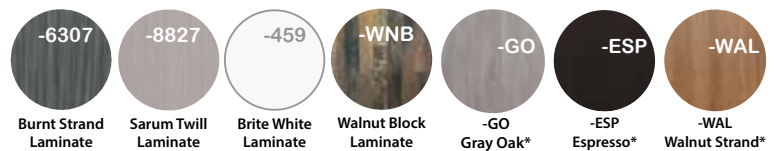

Laminate Work Surfaces

In-Stock Laminates, Top Only with Grommets

*Gray Oak, Espresso, and Walnut Strand Tops only available in 48x24, 60x24, 60x30, 66x30, 72x24, and 72x30

OFD-TOP3624M - 36"x24" with a 2 1/4" Center Grommet ..... List $315
OFD-TOP4224M - 42"x24" with a 2 1/4" Center Grommet ..... List $320
*OFD-TOP4824M - 48"x24" with a 2 1/4" Center Grommet ..... List $325
OFD-TOP4830M - 48"x30" with a 2 1/4" Center Grommet ..... List $425
*OFD-TOP6024M - 60"x24" with two 2 1/4" Grommets..... List $395
*OFD-TOP6030M - 60"x30" with two 2 1/4" Grommets..... List $475
OFD-TOP6624M - 66"x24" with two 2 1/4" Grommets..... List $525
*OFD-TOP6630M - 66"x30" with two 2 1/4" Grommets..... List $535
*OFD-TOP7224M - 72"x24" with two 2 1/4" Grommets..... List $535
*OFD-TOP7230M - 72"x30" with two 2 1/4" Grommets..... List $545
OFD-TOP7236M - 72"x36" with two 2 1/4" Grommets..... List $575

Get rid of the clutter!!

NEW now add a center drawer!
New center drawers can now fit under our Lift it Desks.
Screws into underside of work surface.

LICD - Lift it Center Drawer, Black, White, Brushed Silver ..... List $175
Available in Black (-BLK), White (-WH), and Brushed Silver (-BS)