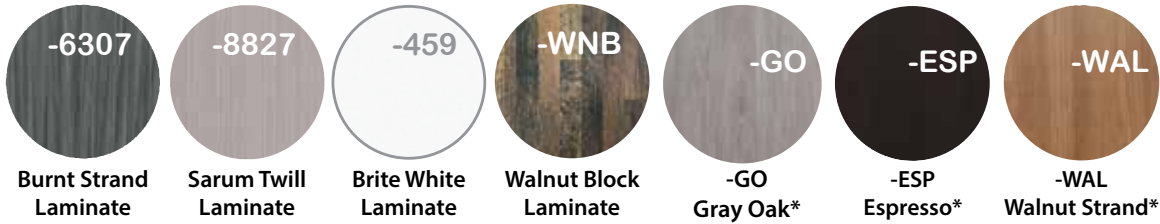

NEW A-FRAME DESKING SERIES PARTS

A-FRAME Desking parts

In-Stock Collaborate it Work Surfaces (includes stretcher)

Available OCT. 2023

*Gray Oak, Espresso, and Walnut Strand Tops only available in 48x24, 60x24, 60x30, 66x30, 72x24, and 72x30