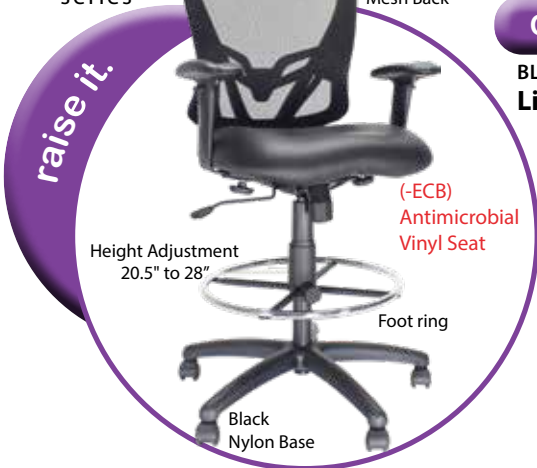

300 lb. weight limit

MI1500S-BLK

List \$545

300 lb. weight limit

Voted Best Side Chair 2023!

OFD600G-BLK

List \$385

275 lb. weight limit

List \$659

- Flip Arm
- Adjustable foot ring

Great for Sit Stand Desks!!

SuperFlex Fabric for comfort on molded memory foam seats

ZAPP-2
series

OFD500ST-BLK

BLACK FABRIC SEAT

List \$770

OFD500ST-

(-ECB) OR COLOR FABRIC SEAT

List \$805

- Adjustable Arms
- SuperFlex Fabric Molded Seat
- 2-to-1 synchro tilt control with tilt lock, and tilt tension control

Y-2 series

OFD1122ST-BLK

BLACK FABRIC SEAT