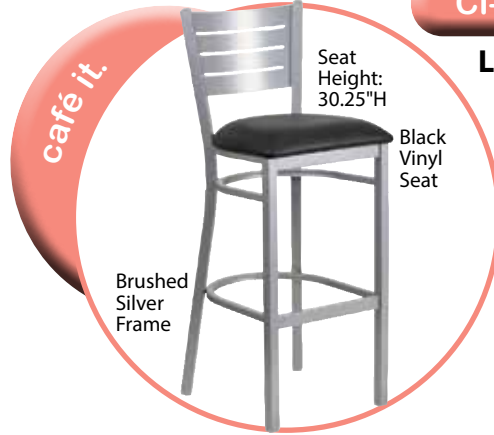

Bench it. Leg Choices:

*Gray Oak, Espresso, and Walnut Strand Tops only available in 48x24, 60x24, 60x30, 66x30, 72x24, and 72x30.

CI-700-BS

List \$450

Brushed Silver

Seat Height: 19.5"H

-BS
Brushed Silver Seat

CI-725-BS

List \$575

Brushed Silver

Seat Height: 30.25"H

-BS
Brushed Silver Seat

CI-750-BS

List \$435

Brushed Silver Frame

Seat Height: 19.5"H

Black Vinyl Seat

-BLK
Black Vinyl Seat

CI-775-BS

List \$485

Brushed Silver Frame

Seat Height: 30.25"H

Black Vinyl Seat