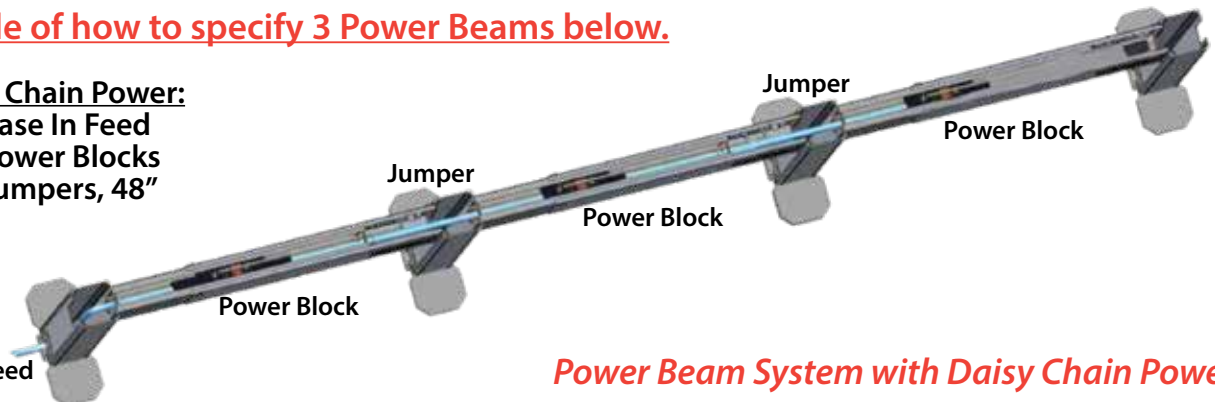

Example of how to specify 3 Power Beams below.

To Daisy Chain Power:

- 1 Each Base In Feed
- 3 Each Power Blocks
- 2 Each Jumpers, 48"

Power Beam System with Daisy Chain Power

In single applications, the plug can be routed out the grommet in the end leg, and plugged directly into the wall.

In 2 or more beams in a row, internal power blocks, jumpers, and a base in feed are required to connect to the building power (*Building connection REQUIRED by an Electrician*), and the power panels are plugged into the power blocks inside the trough channel to power the external power panel.