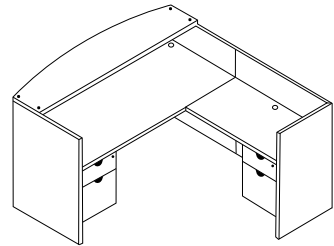

Reception Station with Floating Frosted Glass Transaction Top
71"x78"x42"H
UTYP19G
Consists of: OFD-169G, 180,
107, 107
List $3,830