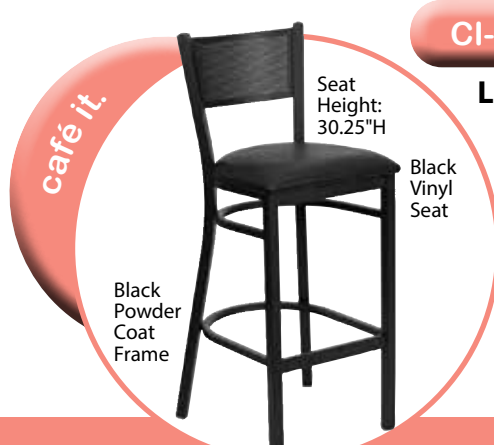

-BLK
Black Vinyl Seat

CI-800-BLK

List \$360

Black Powder Coat Frame

Seat Height: 19.5"H

Black Vinyl Seat

-BLK
Black Vinyl Seat

CI-825-BLK

List \$450

Black Powder Coat Frame

Seat Height: 31"H

Black Vinyl Seat

-BLK
Black Vinyl Seat

CI-850-BLK

List \$360

Black Powder Coat Frame

Seat Height: 19.75"H

Black Vinyl Seat

-BLK
Black Vinyl Seat

CI-875-BLK

List \$450

Black Powder Coat Frame

Seat Height: 30.25"H

Black Vinyl Seat