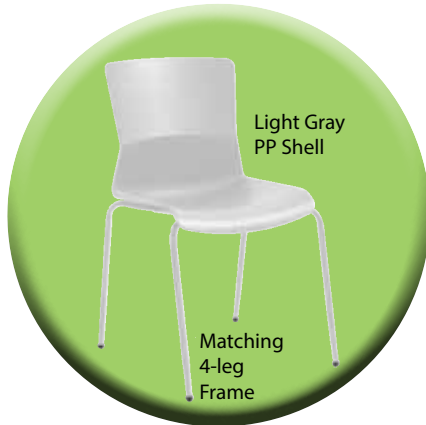

Black with Gray Cushion

SI1108LTGRY-GRY

Light Gray with Gray Cushion

List \$400
Stacks 5 high

Gray Fabric Cushions for added Comfort

(-GRY) Gray Cushion

(-BLK) Black

(-LTGRY) LightGray