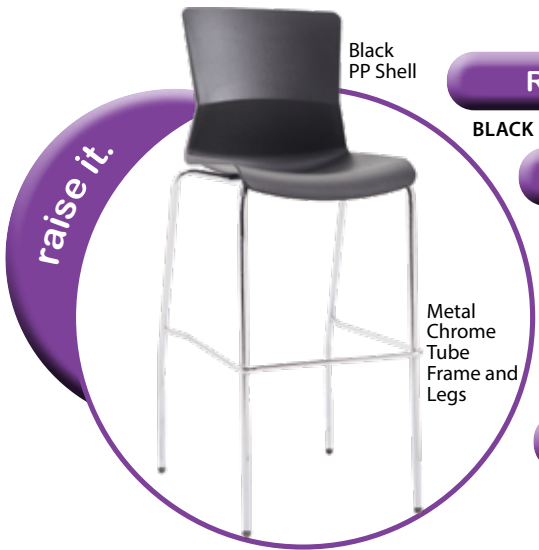

(-LTGRY) Light Gray

NEW Standing Height great for standing or counter height tables!!

NEW!

RI1108SH-BLK

BLACK STANDING HEIGHT CHAIR

RI1108SH-LTGRY

LIGHT GRAY STANDING HEIGHT CHAIR

List \$395 ^{OS}

• Stacks 3 high

RI1108SHBLK-GRY

BLACK WITH GRAY CUSHION

RI1108SHLTGRY-GRY

LIGHT GRAY WITH GRAY CUSHION

List \$470 ^{OS}

• Stacks 3 high

Light Gray PP Shell

Metal Chrome Tube Frame and Legs

Black PP Shell

Metal Chrome Tube Frame and Legs

RI1108-BLK

BLACK BAR HEIGHT CHAIR

RI1108-LTGRY

LIGHT GRAY BAR HEIGHT CHAIR

List \$395 ^{OS}