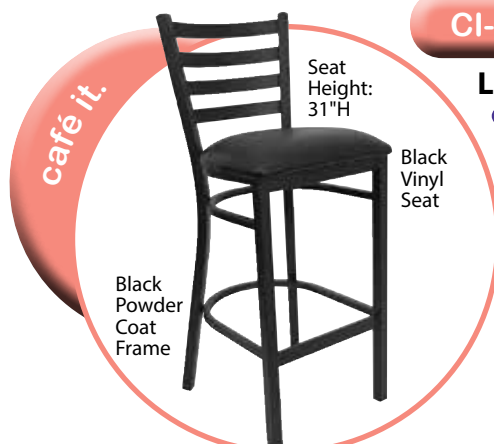

-BLK
Black Vinyl Seat

CI-800-BLK

List \$360

Black Powder Coat Frame

Seat Height: 19.5"H

Black Vinyl Seat

-BLK
Black Vinyl Seat

CI-825-BLK