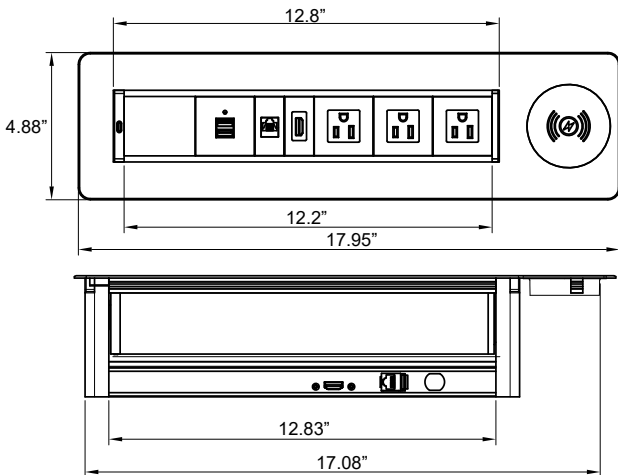

accessorise it.

Desk Top Power
3 Plug, 1 USB A, 1 USB C
Grommet or Clamp Mount

NEW!

Available OCT. 2023

DTP311- Pwr Block w/3 Outlets, 1 USB A, 1 USB C, Grommet or Clamp Mount, Black (-BLK), Brushed Silver (-BS), White(-WH).....List $279

Table Top Power Insert
Fits any work surface top, Brushed Silver

$675

See
Page 8 for
NEW Power
Conference
Tables!

- 18"W x 4.88"D
- Electric Flip Cover
- Brushed Silver Finish
- Black Face Inside
- 3 Power Plugs
- 2 USB, 5V 2.1 Amp
- 1 HDMI
- 1 RJ45 Plug
- Wireless Phone Charging Pod
- 60" Plug-in Cord
- Power Accessible from Both Sides when Cover is Flipped Up

OFDTABLEPOWER-BS - Table Power Insert, 16"W x 4.88"D.....List $675

Metal Magnetic Wire Manager

Easily fits on any of our metal
Collaborate it bases or legs
Get rid of those messy wires

(Magnetic Wire Manager shown on Lift it. Base)

OFD-CIWM-BS

Brushed Silver Magnetic
Wire Manager

OFD-CIWM-BLK

Black Magnetic Wire
Manager

OFD-CIWM-WH

White Magnetic Wire
Manager
List $99

60 we stock it.