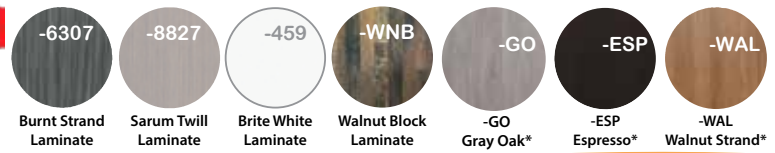

Laminate Work Surfaces

In-Stock Laminates, Top Only with Grommets

*Gray Oak, Espresso, and Walnut Strand
Tops only available in 48x24, 60x24,
60x30, 66x30, 72x24, and 72x30

- *OFD-TOP4824M - 48"x24" with a 2 1/4" Center GrommetList \$325
- OFD-TOP4830M - 48"x30" with a 2 1/4" Center GrommetList \$425
- *OFD-TOP6024M - 60"x24" with two 2 1/4" Grommets.....List \$395
- *OFD-TOP6030M - 60"x30" with two 2 1/4" Grommets.....List \$475
- OFD-TOP6624M - 66"x24" with two 2 1/4" Grommets.....List \$525
- *OFD-TOP6630M - 66"x30" with two 2 1/4" Grommets.....List \$535
- *OFD-TOP7224M - 72"x24" with two 2 1/4" Grommets.....List \$535
- *OFD-TOP7230M - 72"x30" with two 2 1/4" Grommets.....List \$545