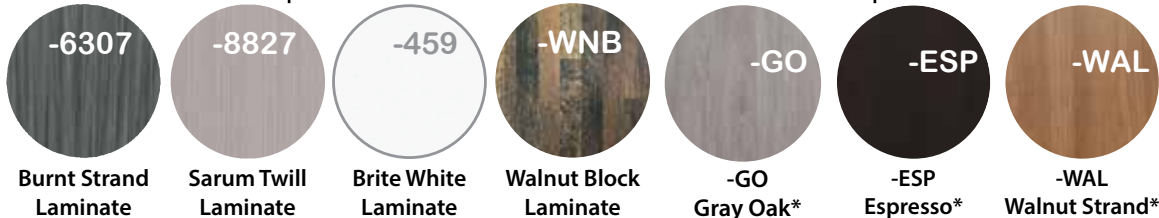

*Gray Oak, Espresso, and Walnut Strand Tops only available in 48x24, 60x24, 60x30, 66x30, 72x24, and 72x30

Collaborate it TOPS DO NOT GANG!!

"T" Leg/Post Color is (-BS) Brushed Silver
Bench it End Legs can be (-BLK) Black, (-BS) Brushed Silver or (-WH) White

How to Order
(Training Table Item# - Laminate Code - Paint Code)
Example = OFD-7224PG-6307-BS

Prices below are for -6307, -8827, -459, -WNB, -GO, -ESP & -WAL tops only.