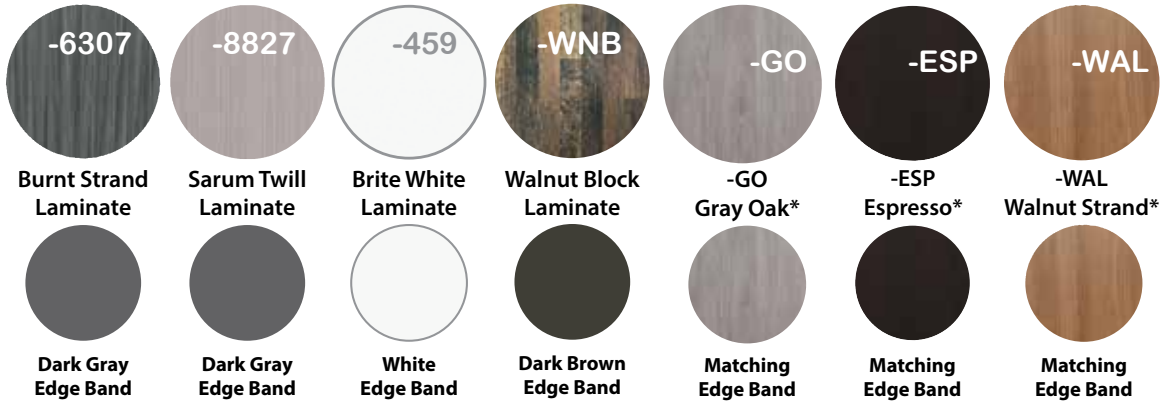

IN-STOCK FINISHES

Paint

Work Surface Laminate Choices

*Gray Oak, Espresso, and Walnut Strand Tops only available in 48x24, 60x24, 60x30, 66x30, 72x24, and 72x30

1/4" Frosted Glass

1/4" Acrylic Screens

Frosted Screens are TRANSLUCENT!