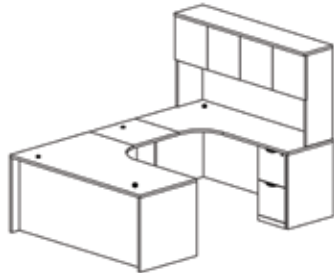

Straight Front Corner Desk U-Set with Hutch
71"x108"
UTYP517DHW
Consists of: OFD-178R, 188, 182L,
166, 175, 144, 4DW
List $5,160