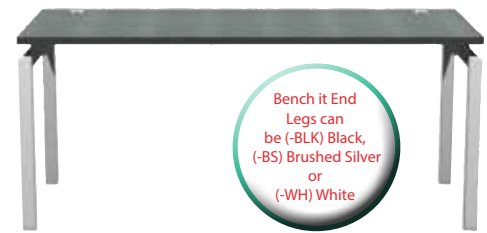

Bench it End Legs can be (-BLK) Black, (-BS) Brushed Silver or (-WH) White

Bench it End Leg with Glides Training Tables

1. OFD-4824BI - BI End Leg 48" x 24" Training Table .. List $810
   - OFD-4830BI - BI End Leg 48" x 30" Training Table .. List $930
   - OFD-6024BI - BI End Leg 60" x 24" Training Table .. List $880
   - OFD-6030BI - BI End Leg 60" x 30" Training Table .. List $980
   - OFD-6624BI - BI End Leg 66" x 24" Training Table .. List $1,010
   - OFD-6630BI - BI End Leg 66" x 30" Training Table .. List $1,040
   - OFD-7224BI - BI End Leg 72" x 24" Training Table .. List $1,020
   - OFD-7230BI - BI End Leg 72" x 30" Training Table .. List $1,050
2. (Bench it tables come with troughs.)

T-Leg with Glides Training Tables

- OFD-4824TG - "T" Leg 48" x 24" Training Table .... List $681
- OFD-4830TG - "T" Leg 48" x 30" Training Table .... List $797
- OFD-6024TG - "T" Leg 60" x 24" Training Table .... List $800
- OFD-6030TG - "T" Leg 60" x 30" Training Table .... List $896
- OFD-6624TG - "T" Leg 66" x 24" Training Table .... List $930
- OFD-6630TG - "T" Leg 66" x 30" Training Table .... List $956
- OFD-7224TG - "T" Leg 72" x 24" Training Table .... List $940
- OFD-7230TG - "T" Leg 72" x 30" Training Table .... List $966

Post Leg with Glides Training Tables

- OFD-4824PG - Post Leg 48" x 24" Training Table .... List $705
- OFD-4830PG - Post Leg 48" x 30" Training Table .... List $805
- OFD-6024PG - Post Leg 60" x 24" Training Table .... List $824
- OFD-6030PG - Post Leg 60" x 30" Training Table .... List $904
- OFD-6624PG - Post Leg 66" x 24" Training Table .... List $954
- OFD-6630PG - Post Leg 66" x 30" Training Table .... List $964
- OFD-7224PG - Post Leg 72" x 24" Training Table .... List $964
- OFD-7230PG - Post Leg 72" x 30" Training Table .... List $974