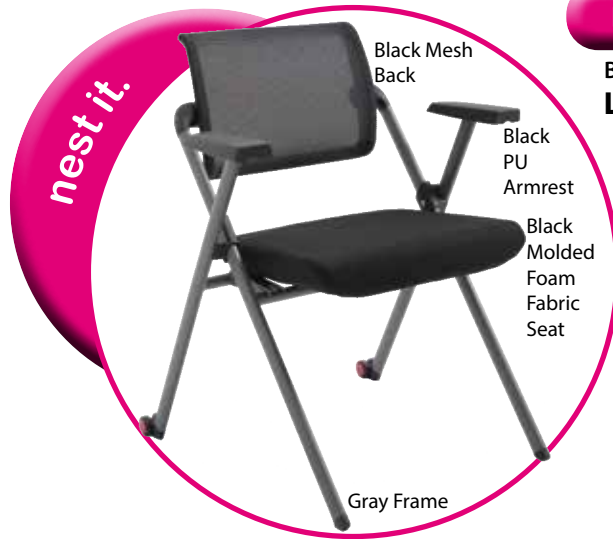

BU-6102-ECBR

List \$495
FLIP
series

Breathable Black Mesh Back

Flip arms

Black Eco Leather Seat

Black Nylon Base

Has reverse stitching

Easy to Clean & Disinfect

BU-6102-BLK

List \$495
FLIP
series

Breathable Black Mesh Back

Flip arms

Black Fabric Seat

Black Nylon Base

Value & Style

NI1400-BLK

BLACK FABRIC SEAT
List \$475

NI1400-

ADD A FABRIC SEAT COVER
add \$28
i-FLEX
series

Flex it
with Flex
Back

Chair folds
for
flat storage

Dual
wheel carpet
casters on back
legs

NI1500-BLK

List \$465