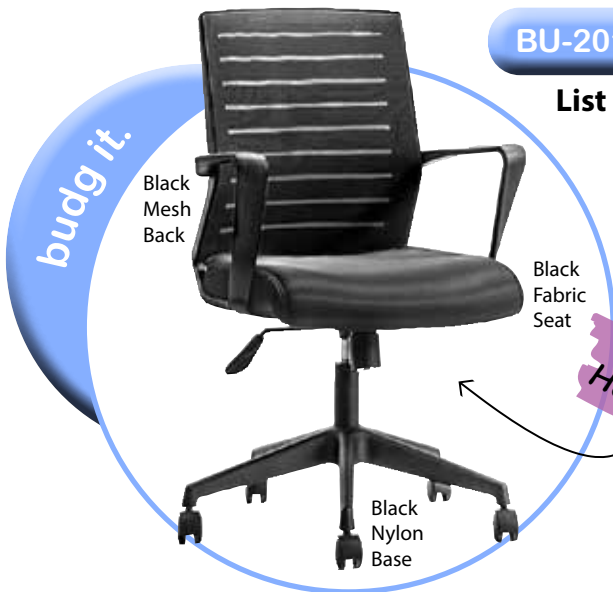

BU-401-BLK

List \$495
EDGE
series

Black Mesh Back

Black Fabric Seat

Black Nylon Base

Best Value with 300lb weight capacity!!

BU-101-EW08

List \$450

Black Mesh Back

Black Fabric Seat

Black Nylon Base

Great Home Office Chair!!

BU-201-EW08

List \$450

Black Mesh Back

Black Fabric Seat

Black Nylon Base

Great for Home Office

BU-201-EW02

List \$450

Perfect "greige"

Gray Mesh Back

Gray Fabric Seat

Black Nylon Base

BU-6102-ECBR

List \$495
FLIP
series

Breathable Black Mesh Back

Flip arms

Black Eco Leather Seat

Black Nylon Base

Has reverse stitching

Easy to Clean & Disinfect