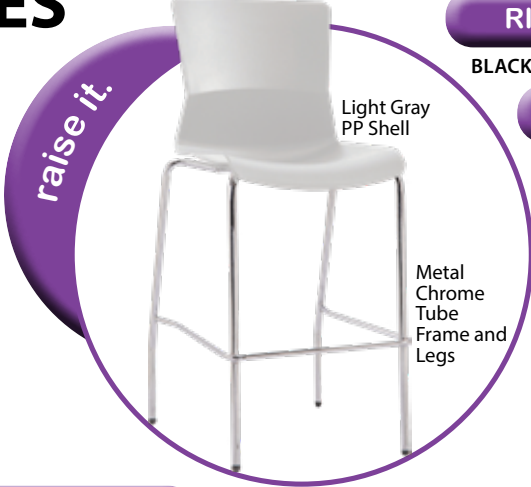

(-LTGRY) Light Gray

NEW Standing Height great for standing or counter height tables!!

NEW!

RI1108SH-BLK

BLACK STANDING HEIGHT CHAIR

RI1108SH-LTGRY

LIGHT GRAY STANDING HEIGHT CHAIR

List \$395 ^{OS}

• Stacks 3 high

RI1108SHBLK-GRY

BLACK WITH GRAY CUSHION

RI1108SHLTGRY-GRY

LIGHT GRAY WITH GRAY CUSHION

List \$470 ^{OS}

• Stacks 3 high

Light Gray PP Shell

Metal Chrome Tube Frame and Legs

Black PP Shell

Metal Chrome Tube Frame and Legs

RI1108-BLK

BLACK BAR HEIGHT CHAIR

RI1108-LTGRY

LIGHT GRAY BAR HEIGHT CHAIR

List \$395 ^{OS}