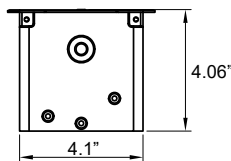

accessorise it.

Desk Top Power
3 Plug, 1 USB A, 1 USB C
Grommet or Clamp Mount

NEW!

Available OCT. 2023

DTP311- Pwr Block w/3 Outlets, 1 USB A, 1 USB C, Grommet or Clamp Mount, Black (-BLK), Brushed Silver (-BS), White(-WH).....List $279

Table Top Power Insert
Fits any work surface top, Brushed Silver

$675

See
Page 8 for
NEW Power
Conference
Tables!

- 18"W x 4.88"D
- Electric Flip Cover
- Brushed Silver Finish
- Black Face Inside
- 3 Power Plugs
- 2 USB, 5V 2.1 Amp
- 1 HDMI
- 1 RJ45 Plug
- Wireless Phone Charging Pod
- 60" Plug-in Cord
- Power Accessible from Both Sides when Cover is Flipped Up

OFDTABLEPOWER-BS - Table Power Insert, 16"W x 4.88"D.....List $675

Metal Magnetic Wire Manager

Easily fits on any of our metal
Collaborate it bases or legs
Get rid of those messy wires

(Magnetic Wire Manager shown on Lift it. Base)

OFD-CIWM-BS

Brushed Silver Magnetic
Wire Manager

OFD-CIWM-BLK

Black Magnetic Wire
Manager

OFD-CIWM-WH

White Magnetic Wire
Manager
List $99

60 we stock it.