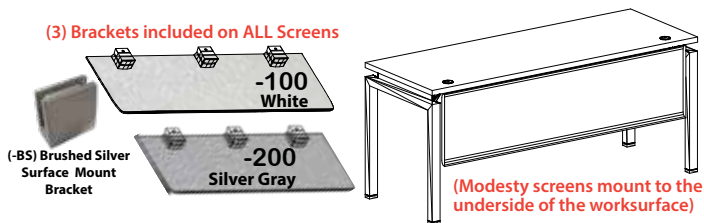

-CHE Cherry -MAH Mahogany -ESP Espresso -WAL Walnut Strand -BS Burnt Strand

In-Stock

Modesty Screens

for Underside of Work Surface

(3) Brackets included on ALL Screens

- OFD-BI1846SB - 1/4" Sea Board Screen for 60" Desk, 46" x 18" List \$318
 - OFD-BI1858SB - 1/4" Sea Board Screen for 66" Desk, 58" x 18" List \$352
 - OFD-BI1864SB - 1/4" Sea Board Screen for 72" Desk, 64" x 18" List \$374
- (Not recommended on Connect it Product)