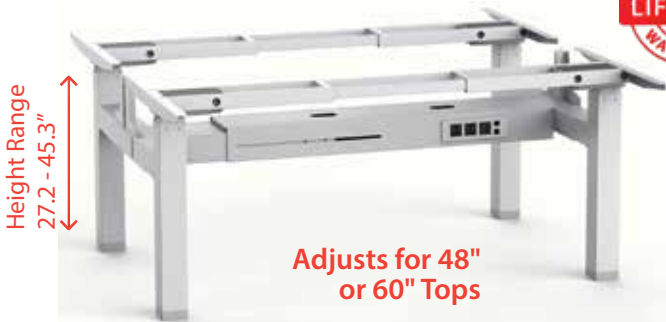

Height Range
27.2 - 45.3"

Adjusts for 48"
or 60" Tops

- OFD-CI2DBLELBASE-BLK - 2 Stage Double Electric Base, Black..... List \$2,350
- OFD-CI2DBLELBASE-BS - 2 Stage Double Electric Base, Brushed Silver.... List \$2,350
- OFD-CI2DBLELBASE-WH - 2 Stage Double Electric Base, White..... List \$2,350