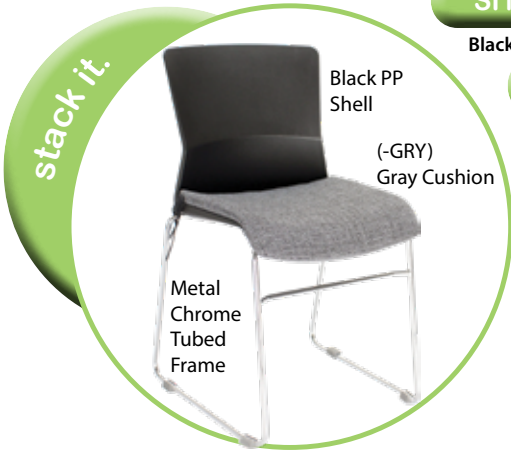

stack it.

Easy to Clean & Disinfect

BELLA SERIES

SI1108-BLK

Black

SI1108-LTGRY

Light Gray

List $325
Stacks 5 high

SI1108BLK-GRY

Black with Gray Cushion

SI1108LTGRY-GRY

Light Gray with Gray Cushion

List $400
Stacks 5 high

Gray Fabric Cushions for added Comfort