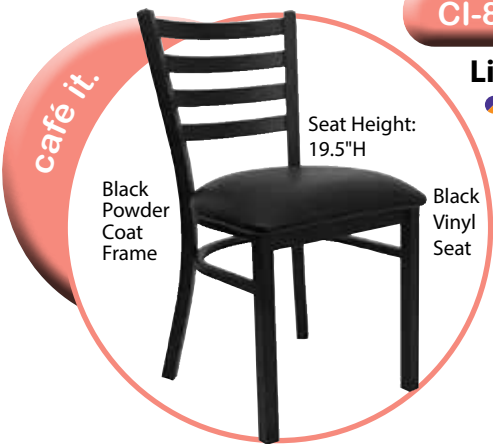

CI-725-BS

List \$575

Brushed Silver

Seat Height: 30.25"H

-BS
Brushed Silver Seat

CI-750-BS

List \$435

Brushed Silver Frame

Seat Height: 19.5"H

Black Vinyl Seat

-BLK
Black Vinyl Seat

CI-775-BS

List \$485

Brushed Silver Frame

Seat Height: 30.25"H

Black Vinyl Seat

-BLK
Black Vinyl Seat

CI-800-BLK

List \$360

Black Powder Coat Frame

Seat Height: 19.5"H

Black Vinyl Seat

-BLK
Black Vinyl Seat

CI-825-BLK