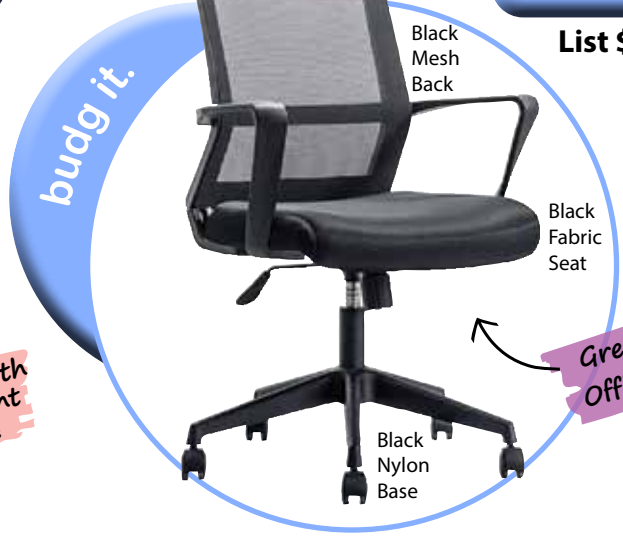

Light Gray with Gray Cushion

List \$400
Stacks 5 high

SI1106-BLK

Black ULTRA-COMPACT Stack Chair

List \$275

- Stack Quantity: 20
- Ships Fully Assembled
- 880 lb. Weight Capacity!!

TRACK SERIES

Great Value!!!

BU-401-BLK

List \$495
EDGE
series

Black Mesh Back

Black Fabric Seat

Black Nylon Base

Best Value with 300lb weight capacity!!

BU-101-EW08

List \$450

Black Mesh Back

Black Fabric Seat

Black Nylon Base

Great Home Office Chair!!

BU-201-EW08

List \$450

Black Mesh Back

Black Fabric Seat

Black Nylon Base

Great for Home Office

BU-201-EW02

List \$450

Perfect "greige"

Gray Mesh Back

Gray Fabric Seat

Black Nylon Base