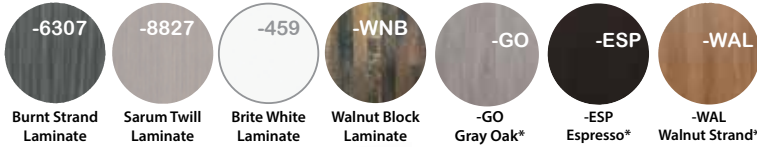

**Gray Oak, Espresso, and Walnut Strand Tops only available in 48x24, 60x24, 60x30, 66x30, 72x24, and 72x30*

*OFD-BI4824TWS - 48"x24" with Wire Mgt Trough, (1) Grommet..... List \$450
 OFD-BI4830TWS - 48"x30" with Wire Mgt Trough, (1) Grommet..... List \$550