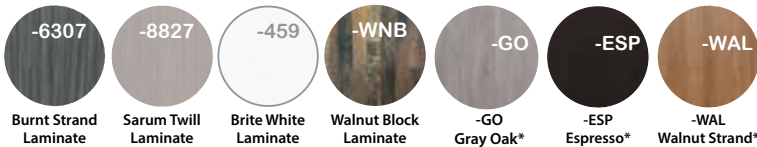

Laminate Work Surfaces

In-Stock Laminates, Top Only with Grommets

**Gray Oak, Espresso, and Walnut Strand Tops only available in 48x24, 60x24, 60x30, 66x30, 72x24, and 72x30*

- *OFD-TOP6024M - 60"x24" with two 2 1/4" Grommets List \$395
- *OFD-TOP6030M - 60"x30" with two 2 1/4" Grommets List \$475
- OFD-TOP6624M - 66"x24" with two 2 1/4" Grommets List \$525
- *OFD-TOP6630M - 66"x30" with two 2 1/4" Grommets List \$535
- *OFD-TOP7224M - 72"x24" with two 2 1/4" Grommets List \$535
- *OFD-TOP7230M - 72"x30" with two 2 1/4" Grommets List \$545
- OFD-TOP7236M - 72"x36" with two 2 1/4" Grommets List \$575