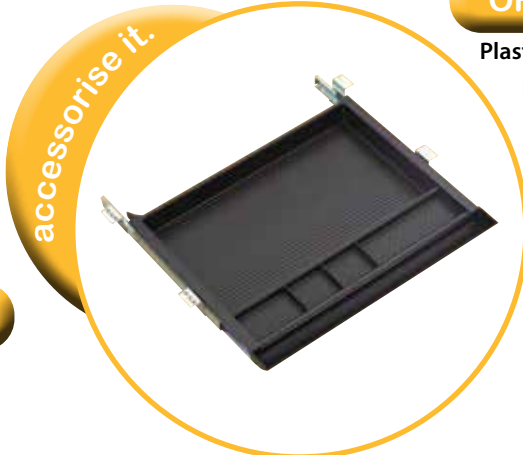

- Locking Metal Center Drawer
- Compatible with Lift it or Bench it product only

OFD-200-DR

Plastic Center Drawer

List \$112

- 21"x18.125"x2"
- Compatible with Connect it product only

OFD-800-CPU

Metal CPU Holder