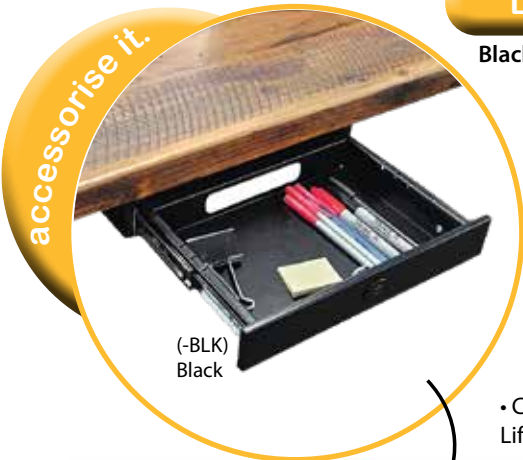

- Locking Metal Center Drawer
- Compatible with Lift it or Bench it product only

OFD-200-DR

Plastic Center Drawer

List \$112

- 21"x18.125"x2"
- Compatible with Connect it product only

OFD-800-CPU

Metal CPU Holder