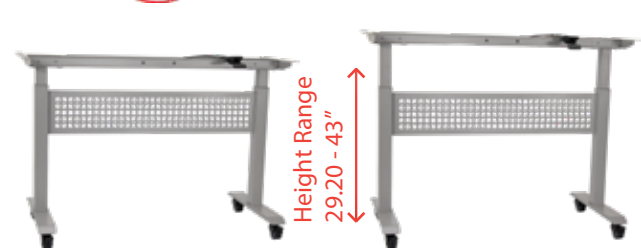

Pneumatic

Ht. Adj. Base for 24"x60" Desk

- OFD-LIP60-BS - Pneumatic Ht. Adj. Base for 24"x60" Desk, Brushed Silver .....List $900

*Gray Oak, Espresso, and Walnut Strand only available in 48x24, 60x24, 60x30, 66x30, 72x24, and 72x30.