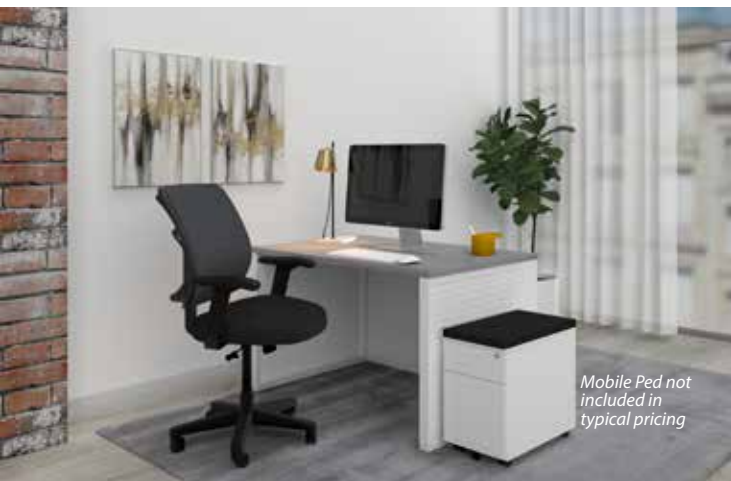

Mobile Ped not included in typical pricing

Connect it Desking

O'Leg Desks - Desk Only with Full End and Modesty Panels

- *DI4824 - 48"x24" Desk..... List \$1,313
- DI4830 - 48"x30" Desk..... List \$1,553
- *DI6024 - 60"x24" Desk..... List \$1,473
- *DI6030 - 60"x30" Desk..... List \$1,693
- DI6624 - 66"x24" Desk..... List \$1,628
- *DI6630 - 66"x30" Desk..... List \$1,778
- *DI7224 - 72"x24" Desk..... List \$1,663
- *DI7230 - 72"x30" Desk..... List \$1,813
- DI7236 - 72"x36" Desk..... List \$1,945