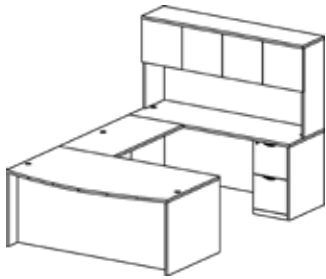

Ultra Laminate Series | Typical

Bow Front U-Set with Hutch
71"x108"
UTYP12
Consists of: OFD-189, 170, 143,
166, 175, 144, 4DW
List $4,950