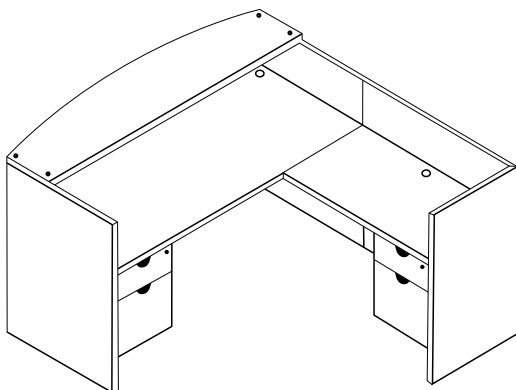

Reception Station with Floating Frosted Glass Transaction Top
71"x78"x42"H
UTYP19G
Consists of: OFD-169G, 180, 107, 107
List $3,830