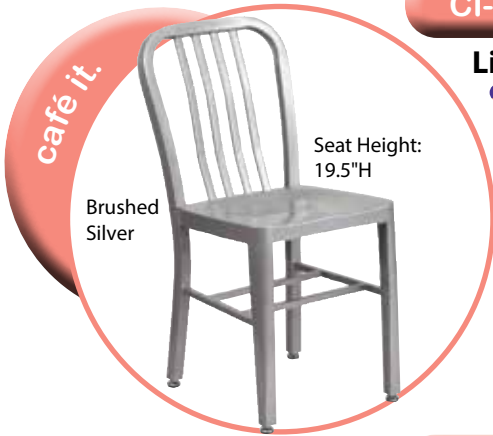

CI-700-BS

List $450

Brushed Silver

Seat Height: 19.5"H

-BS
Brushed Silver Seat