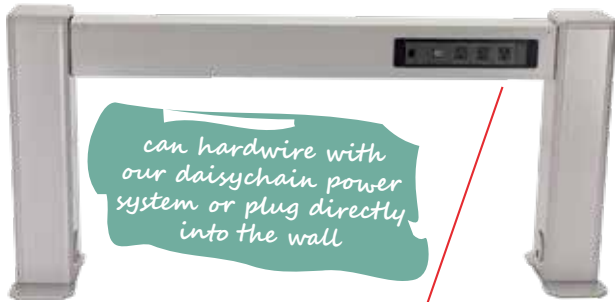

Compare!
price
reduction!!

Power Beam

Elevated Power Trough with 2 End Legs

can hardwire with our daisychain power system or plug directly into the wall

Power and Data Port

Included on both sides of beam

- 2.63"H x 13"W
- 3 Socket Power Outlet
- 2 USB Ports
- 1 RJ45 Knock Out

Fixed Power Beam

- OFD-BEAM48NB-1-BLK - For 48" Benching, Black .....List $998
- OFD-BEAM48NB-1-BS - For 48" Benching, Brushed Silver .....List $998
- OFD-BEAM48NB-1-WH - For 48" Benching, White.....List $998

Adjustable Power Beam

- OFD-BEAM6072NB-1-BLK - For 60" - 72" Benching, Black..... List $1,049
- OFD-BEAM6072NB-1-BS - For 60" - 72" Benching, Brushed Silver. List $1,049
- OFD-BEAM6072NB-1-WH - For 60" - 72" Benching, White ..... List $1,049