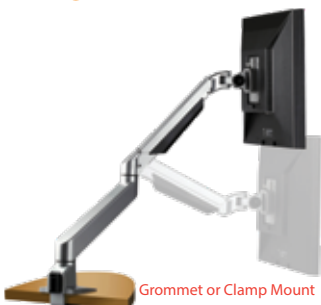

Reclaimed Wood Tops

1.5" Thick Wood, No Grommet

(-RW) Reclaimed Wood

OFD-TOP4824-RW - 48"x24", 1.5" Thick Wood, No Grommet... List \$895
OFD-TOP4830-RW - 48"x30", 1.5" Thick Wood, No Grommet... List \$1,125
OFD-TOP6030-RW - 60"x30", 1.5" Thick Wood, No Grommet List \$1,450
OFD-TOP7230-RW - 72"x30", 1.5" Thick Wood, No Grommet List \$1,725

Double & Single Monitor Arm Mounts

Grommet or Clamp Mount

OFD-1015-Silver - Deluxe Single Monitor Arm, Silver..... List \$495
OFD-2035-Silver - Deluxe Double Monitor Arm, Silver List \$795

Add Wheels to Make your Desk Mobile