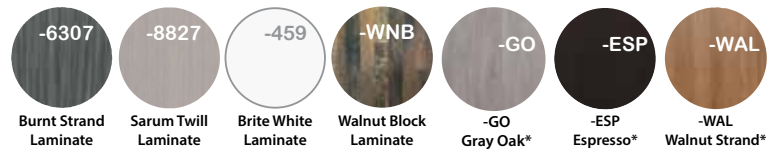

Laminate Work Surfaces

In-Stock Laminates, Top Only with Grommets

*Gray Oak, Espresso, and Walnut Strand Tops only available in 48x24, 60x24, and 60x30

- *OFD-TOP4824M - 48"x24" with a 2 1/4" Center Grommet .....List $325
- OFD-TOP4830M - 48"x30" with a 2 1/4" Center Grommet .....List $425
- *OFD-TOP6024M - 60"x24" with two 2 1/4" Grommets.....List $395
- *OFD-TOP6030M - 60"x30" with two 2 1/4" Grommets.....List $475