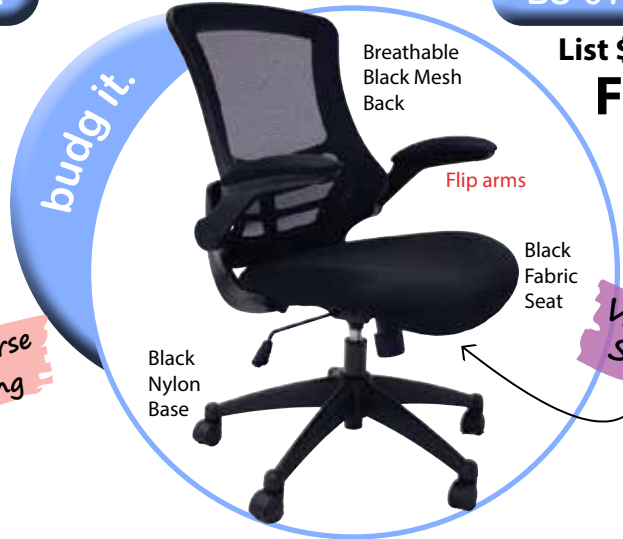

Black Nylon Base

Great for Home Office

BU-201-EW02

List \$450

Perfect "greige"

Gray Mesh Back

Gray Fabric Seat

Black Nylon Base

BU-6102-ECBR

List \$495
FLIP
series

Breathable Black Mesh Back

Flip arms

Black Eco Leather Seat

Black Nylon Base

Has reverse stitching

Easy to Clean & Disinfect

BU-6102-BLK

List \$495
FLIP
series

Breathable Black Mesh Back

Flip arms

Black Fabric Seat

Black Nylon Base

Value & Style

NI1400-BLK