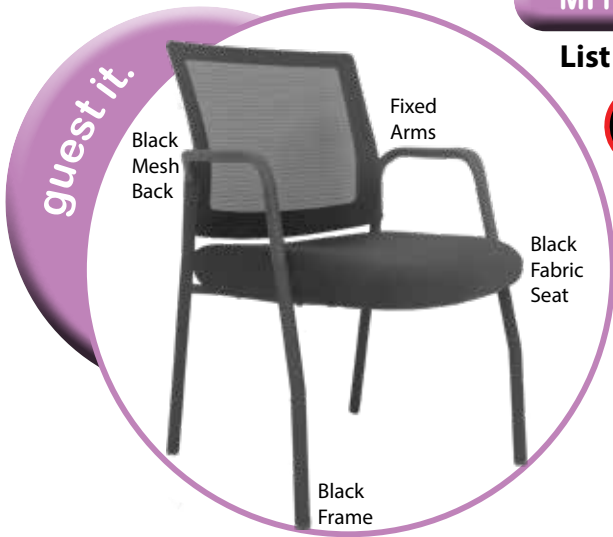

guest it.

IGNITE MESH SERIES

Great Style & Comfort

MI1500B-BLK

List $545

300 lb. weight limit