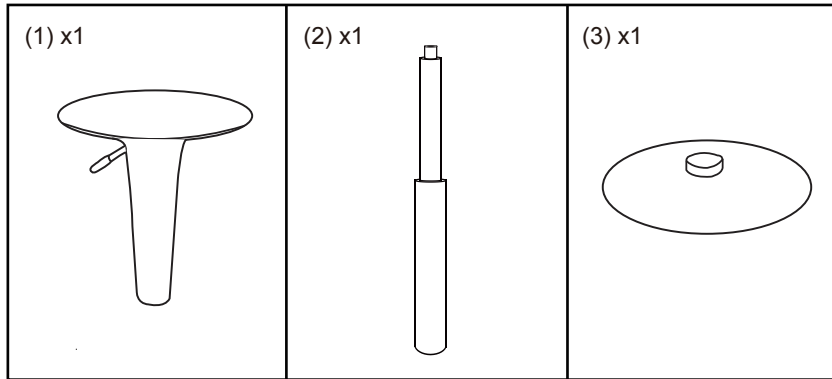

# Office Furniture Distributors

Model Number : CI2801-BLK/CI2802-GRY

Customer Service : 1-866-648-3635