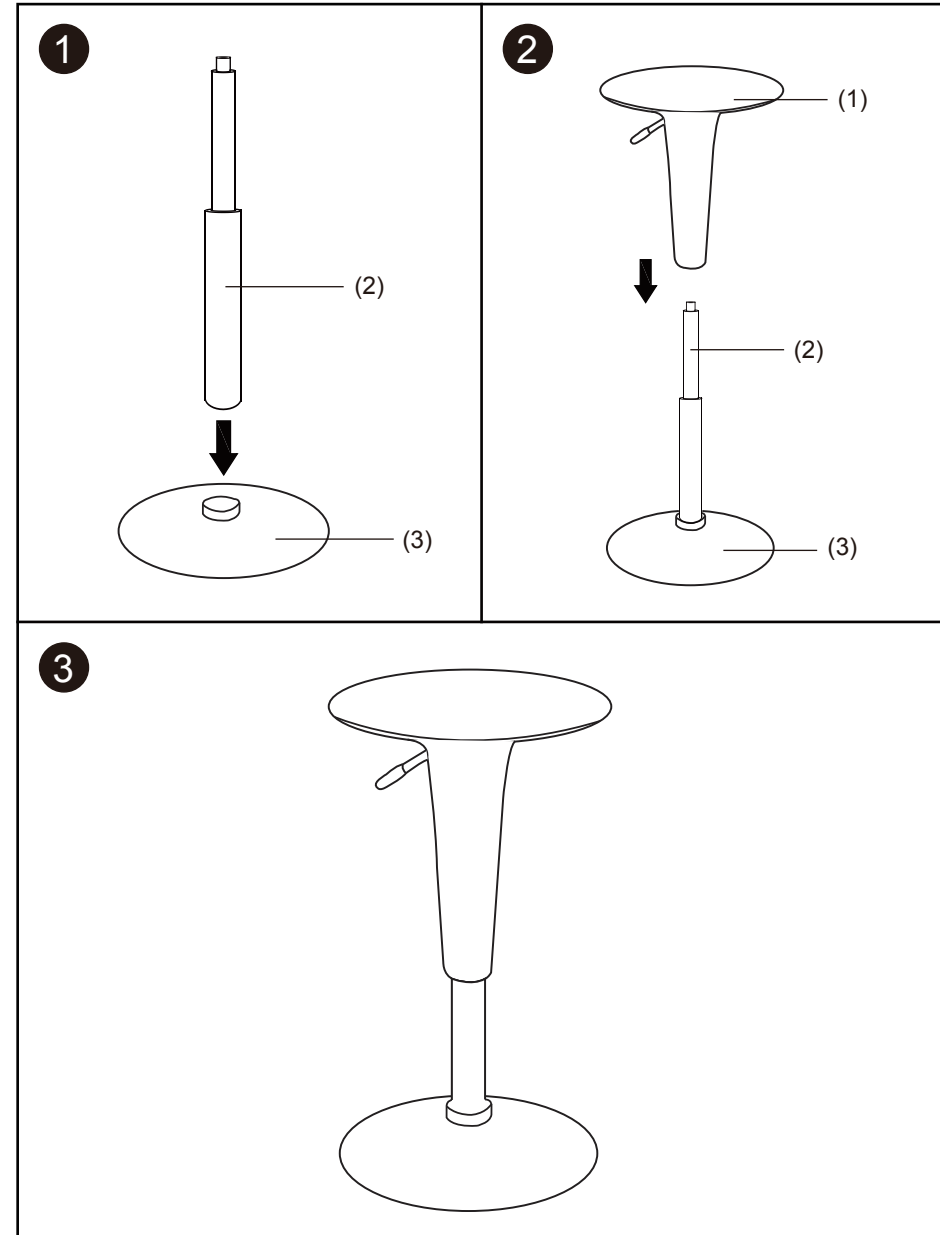

# Office Furniture Distributors

Model Number : CI2801-BLK/CI2802-GRY

Customer Service : 1-866-648-3635