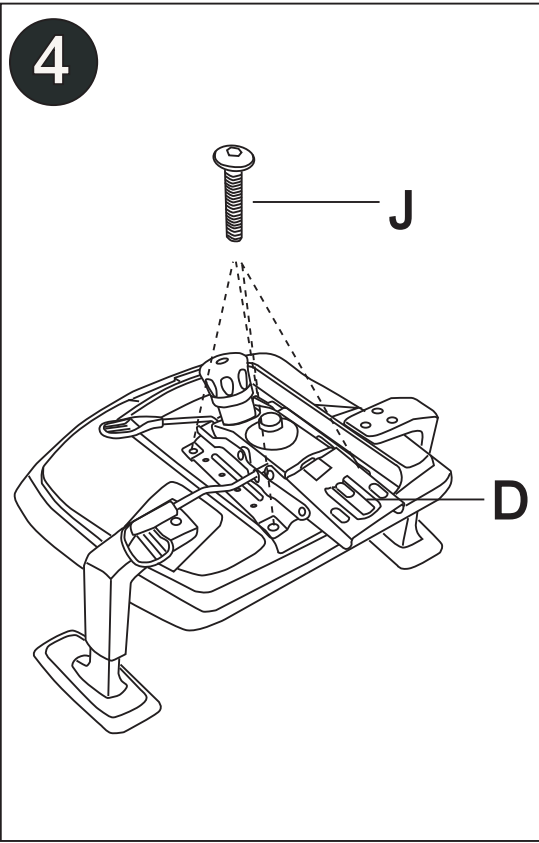

ASSEMBLY INSTRUCTIONS

BEFORE USE AND ASSEMBLY OF THIS PRODUCT,
PLEASE READ INSTRUCTIONS CAREFULLY

EM5600-BLK/ EM5600HR-BLK

Product Size: (Unit: mm)

A*1 	B*5 	C*1 	D*1
E*1 	F*1 	G*1 	H*1

I*3(M8*45) 		
J*10(M6*40) 		
K*6(M6*15*1.5) 		
L*2(M4*25) 		
M*1 		

WARNING

FAILURE TO FOLLOW THESE INSTRUCTIONS MAY RESULT IN SERIOUS INJURY.

1. THIS PRODUCT IS DESIGNED FOR SEATING ONLY. DO NOT STAND ON THIS PRODUCT. DO NOT USE IT AS A STEP LADDER.
2. DO NOT USE THIS PRODUCT UNLESS ALL BOLTS AND PARTS ARE FIRMLY TIGHTENED. CHECK ALL THE PARTS FOR SAFETY AT LEAST EVERY 3 MONTHS.
3. IF ANY PARTS ARE MISSING, DAMAGED OR WORN, STOP USING THIS PRODUCT. INSTALL THE PRODUCT WITH MANUFACTURER'S SUPPLIED PARTS ONLY.
4. DO NOT SIT ON THE ARMREST OF THIS PRODUCT.
5. THIS PRODUCT IS DESIGNED FOR SITTING ONE PERSON AT A TIME.
6. CHILDREN UNDER THE AGE OF 10, PLEASE USE UNDER ADULT SUPERVISION.