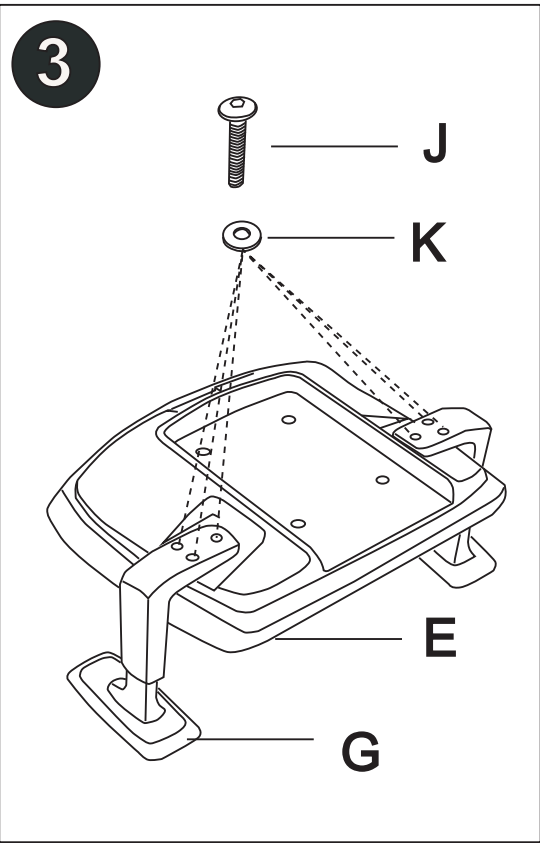

ASSEMBLY INSTRUCTIONS

BEFORE USE AND ASSEMBLY OF THIS PRODUCT,
PLEASE READ INSTRUCTIONS CAREFULLY

EM5600-BLK/ EM5600HR-BLK

Product Size: (Unit: mm)

A*1 	B*5 	C*1 	D*1
E*1 	F*1 	G*1 	H*1

I*3(M8*45) 		
J*10(M6*40) 		
K*6(M6*15*1.5) 		
L*2(M4*25) 		
M*1 		

WARNING

FAILURE TO FOLLOW THESE INSTRUCTIONS MAY RESULT IN SERIOUS INJURY.

1. THIS PRODUCT IS DESIGNED FOR SEATING ONLY. DO NOT STAND ON THIS PRODUCT. DO NOT USE IT AS A STEP LADDER.
2. DO NOT USE THIS PRODUCT UNLESS ALL BOLTS AND PARTS ARE FIRMLY TIGHTENED. CHECK ALL THE PARTS FOR SAFETY AT LEAST EVERY 3 MONTHS.
3. IF ANY PARTS ARE MISSING, DAMAGED OR WORN, STOP USING THIS PRODUCT. INSTALL THE PRODUCT WITH MANUFACTURER'S SUPPLIED PARTS ONLY.
4. DO NOT SIT ON THE ARMREST OF THIS PRODUCT.
5. THIS PRODUCT IS DESIGNED FOR SITTING ONE PERSON AT A TIME.
6. CHILDREN UNDER THE AGE OF 10, PLEASE USE UNDER ADULT SUPERVISION.