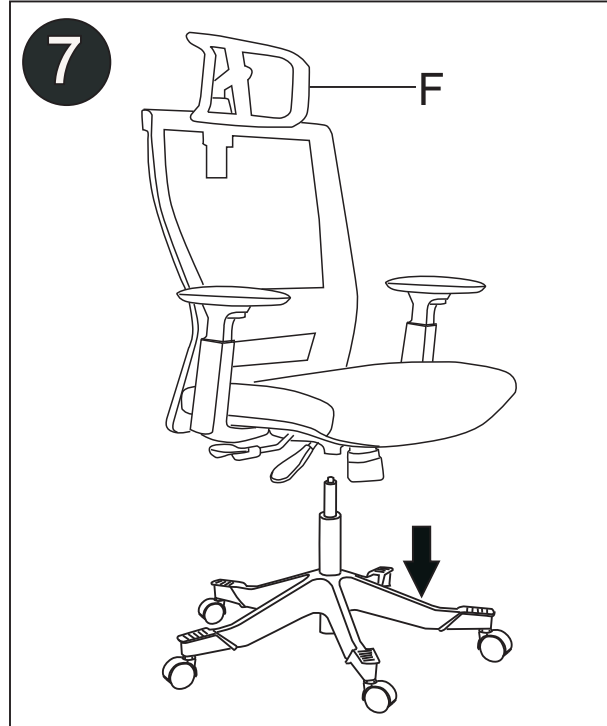

ASSEMBLY INSTRUCTIONS

BEFORE USE AND ASSEMBLY OF THIS PRODUCT,
PLEASE READ INSTRUCTIONS CAREFULLY

EM5600-BLK/ EM5600HR-BLK

Product Size: (Unit: mm)

A*1 	B*5 	C*1 	D*1
E*1 	F*1 	G*1 	H*1

I*3(M8*45) 		
J*10(M6*40) 		
K*6(M6*15*1.5) 		
L*2(M4*25) 		
M*1 		

WARNING

FAILURE TO FOLLOW THESE INSTRUCTIONS MAY RESULT IN SERIOUS INJURY.

1. THIS PRODUCT IS DESIGNED FOR SEATING ONLY. DO NOT STAND ON THIS PRODUCT. DO NOT USE IT AS A STEP LADDER.
2. DO NOT USE THIS PRODUCT UNLESS ALL BOLTS AND PARTS ARE FIRMLY TIGHTENED. CHECK ALL THE PARTS FOR SAFETY AT LEAST EVERY 3 MONTHS.
3. IF ANY PARTS ARE MISSING, DAMAGED OR WORN, STOP USING THIS PRODUCT. INSTALL THE PRODUCT WITH MANUFACTURER'S SUPPLIED PARTS ONLY.
4. DO NOT SIT ON THE ARMREST OF THIS PRODUCT.
5. THIS PRODUCT IS DESIGNED FOR SITTING ONE PERSON AT A TIME.
6. CHILDREN UNDER THE AGE OF 10, PLEASE USE UNDER ADULT SUPERVISION.