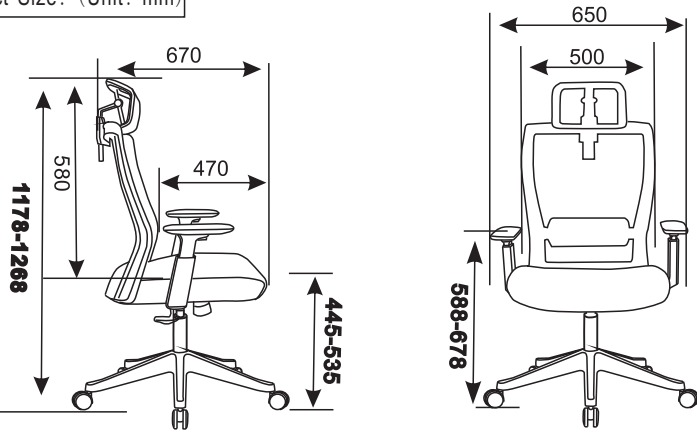

ASSEMBLY INSTRUCTIONS

BEFORE USE AND ASSEMBLY OF THIS PRODUCT,
PLEASE READ INSTRUCTIONS CAREFULLY

EM5600-BLK/ EM5600HR-BLK

Product Size: (Unit: mm)

A*1 	B*5 	C*1 	D*1
E*1 	F*1 	G*1 	H*1

I*3(M8*45) 		
J*10(M6*40) 		
K*6(M6*15*1.5) 		
L*2(M4*25) 		
M*1 		