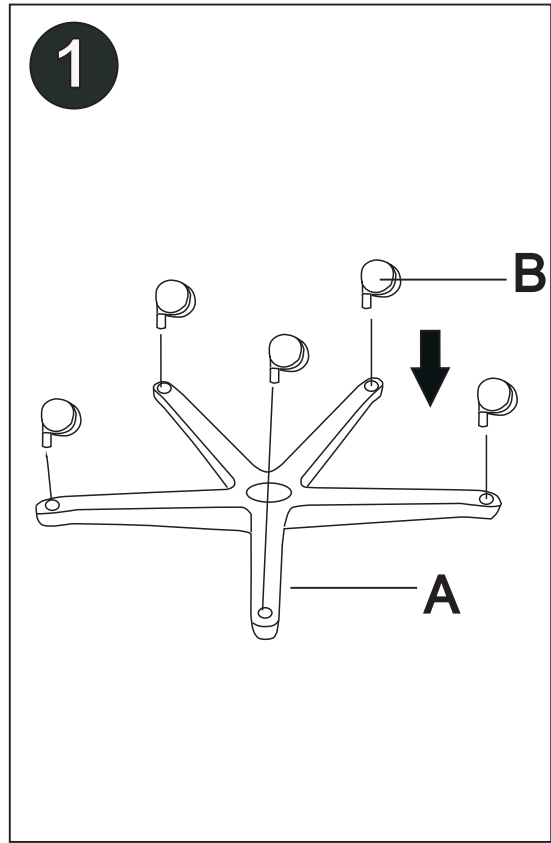

ASSEMBLY INSTRUCTIONS

BEFORE USE AND ASSEMBLY OF THIS PRODUCT,
PLEASE READ INSTRUCTIONS CAREFULLY

EM5600-BLK/ EM5600HR-BLK

Product Size: (Unit: mm)

A*1 	B*5 	C*1 	D*1
E*1 	F*1 	G*1 	H*1

I*3(M8*45) 		
J*10(M6*40) 		
K*6(M6*15*1.5) 		
L*2(M4*25) 		
M*1 		

WARNING

FAILURE TO FOLLOW THESE INSTRUCTIONS MAY RESULT IN SERIOUS INJURY.

1. THIS PRODUCT IS DESIGNED FOR SEATING ONLY. DO NOT STAND ON THIS PRODUCT. DO NOT USE IT AS A STEP LADDER.
2. DO NOT USE THIS PRODUCT UNLESS ALL BOLTS AND PARTS ARE FIRMLY TIGHTENED. CHECK ALL THE PARTS FOR SAFETY AT LEAST EVERY 3 MONTHS.
3. IF ANY PARTS ARE MISSING, DAMAGED OR WORN, STOP USING THIS PRODUCT. INSTALL THE PRODUCT WITH MANUFACTURER'S SUPPLIED PARTS ONLY.
4. DO NOT SIT ON THE ARMREST OF THIS PRODUCT.
5. THIS PRODUCT IS DESIGNED FOR SITTING ONE PERSON AT A TIME.
6. CHILDREN UNDER THE AGE OF 10, PLEASE USE UNDER ADULT SUPERVISION.