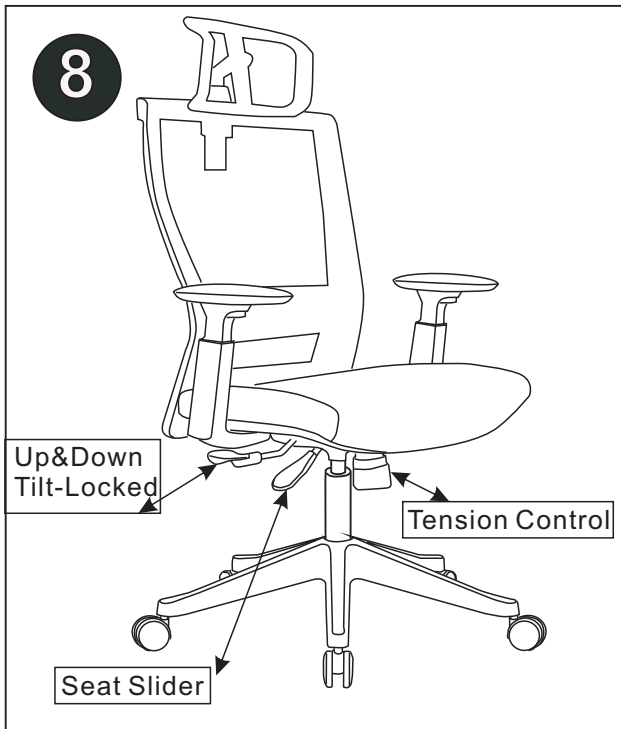

ASSEMBLY INSTRUCTIONS

BEFORE USE AND ASSEMBLY OF THIS PRODUCT,
PLEASE READ INSTRUCTIONS CAREFULLY

EM5600-BLK/ EM5600HR-BLK

Product Size: (Unit: mm)

A*1 	B*5 	C*1 	D*1
E*1 	F*1 	G*1 	H*1

I*3(M8*45) 		
J*10(M6*40) 		
K*6(M6*15*1.5) 		
L*2(M4*25) 		
M*1 		

WARNING

FAILURE TO FOLLOW THESE INSTRUCTIONS MAY RESULT IN SERIOUS INJURY.

1. THIS PRODUCT IS DESIGNED FOR SEATING ONLY. DO NOT STAND ON THIS PRODUCT. DO NOT USE IT AS A STEP LADDER.
2. DO NOT USE THIS PRODUCT UNLESS ALL BOLTS AND PARTS ARE FIRMLY TIGHTENED. CHECK ALL THE PARTS FOR SAFETY AT LEAST EVERY 3 MONTHS.
3. IF ANY PARTS ARE MISSING, DAMAGED OR WORN, STOP USING THIS PRODUCT. INSTALL THE PRODUCT WITH MANUFACTURER'S SUPPLIED PARTS ONLY.
4. DO NOT SIT ON THE ARMREST OF THIS PRODUCT.
5. THIS PRODUCT IS DESIGNED FOR SITTING ONE PERSON AT A TIME.
6. CHILDREN UNDER THE AGE OF 10, PLEASE USE UNDER ADULT SUPERVISION.