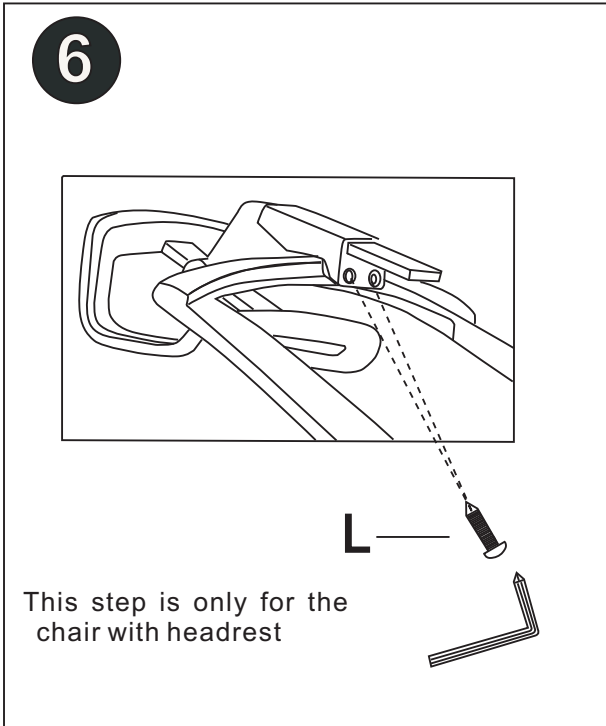

ASSEMBLY INSTRUCTIONS

BEFORE USE AND ASSEMBLY OF THIS PRODUCT,
PLEASE READ INSTRUCTIONS CAREFULLY

EM5600-BLK/ EM5600HR-BLK

Product Size: (Unit: mm)

A*1 	B*5 	C*1 	D*1
E*1 	F*1 	G*1 	H*1

I*3(M8*45) 		
J*10(M6*40) 		
K*6(M6*15*1.5) 		
L*2(M4*25) 		
M*1 		

WARNING

FAILURE TO FOLLOW THESE INSTRUCTIONS MAY RESULT IN SERIOUS INJURY.

1. THIS PRODUCT IS DESIGNED FOR SEATING ONLY. DO NOT STAND ON THIS PRODUCT. DO NOT USE IT AS A STEP LADDER.
2. DO NOT USE THIS PRODUCT UNLESS ALL BOLTS AND PARTS ARE FIRMLY TIGHTENED. CHECK ALL THE PARTS FOR SAFETY AT LEAST EVERY 3 MONTHS.
3. IF ANY PARTS ARE MISSING, DAMAGED OR WORN, STOP USING THIS PRODUCT. INSTALL THE PRODUCT WITH MANUFACTURER'S SUPPLIED PARTS ONLY.
4. DO NOT SIT ON THE ARMREST OF THIS PRODUCT.
5. THIS PRODUCT IS DESIGNED FOR SITTING ONE PERSON AT A TIME.
6. CHILDREN UNDER THE AGE OF 10, PLEASE USE UNDER ADULT SUPERVISION.