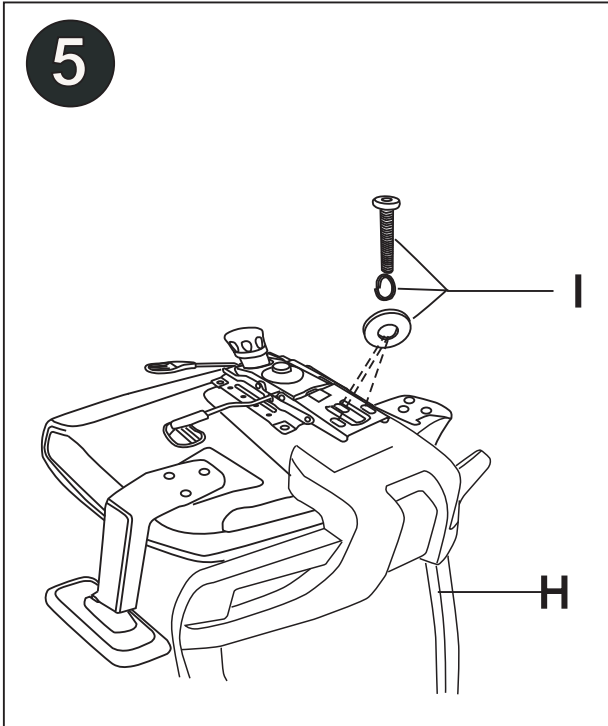

ASSEMBLY INSTRUCTIONS

BEFORE USE AND ASSEMBLY OF THIS PRODUCT,
PLEASE READ INSTRUCTIONS CAREFULLY

EM5600-BLK/ EM5600HR-BLK

Product Size: (Unit: mm)

A*1 	B*5 	C*1 	D*1
E*1 	F*1 	G*1 	H*1

I*3(M8*45) 		
J*10(M6*40) 		
K*6(M6*15*1.5) 		
L*2(M4*25) 		
M*1 		

WARNING

FAILURE TO FOLLOW THESE INSTRUCTIONS MAY RESULT IN SERIOUS INJURY.

1. THIS PRODUCT IS DESIGNED FOR SEATING ONLY. DO NOT STAND ON THIS PRODUCT. DO NOT USE IT AS A STEP LADDER.
2. DO NOT USE THIS PRODUCT UNLESS ALL BOLTS AND PARTS ARE FIRMLY TIGHTENED. CHECK ALL THE PARTS FOR SAFETY AT LEAST EVERY 3 MONTHS.
3. IF ANY PARTS ARE MISSING, DAMAGED OR WORN, STOP USING THIS PRODUCT. INSTALL THE PRODUCT WITH MANUFACTURER'S SUPPLIED PARTS ONLY.
4. DO NOT SIT ON THE ARMREST OF THIS PRODUCT.
5. THIS PRODUCT IS DESIGNED FOR SITTING ONE PERSON AT A TIME.
6. CHILDREN UNDER THE AGE OF 10, PLEASE USE UNDER ADULT SUPERVISION.