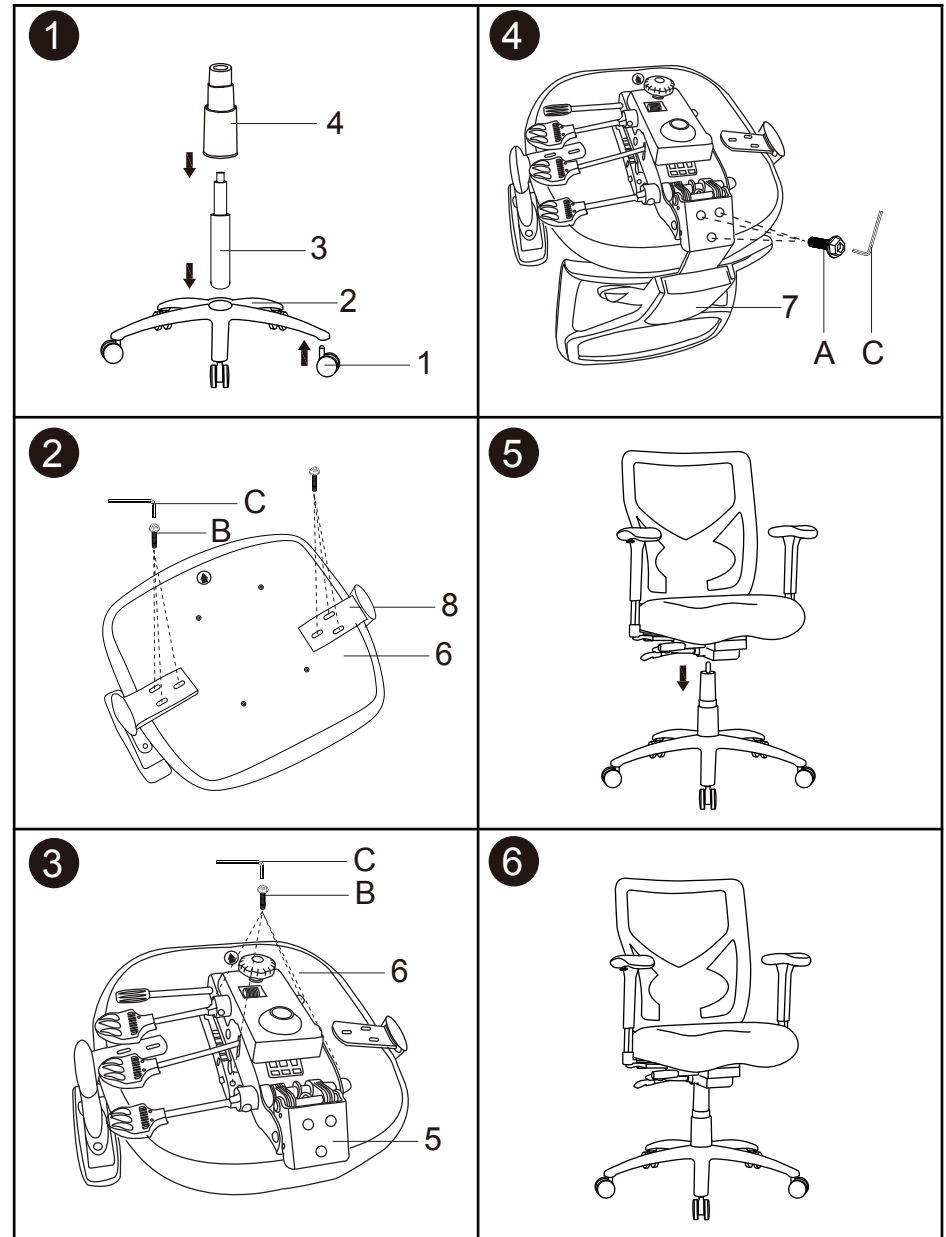

Office Furniture Distributors

Model Number : MI3522-BLK/MISEAT3000-BLK/MISEAT3000-GRY/
MISEAT3000-BLUE/MISEAT3000-ECB/MISEAT3000-RED

(1)	(2)	(3)
 Caster : 5 pcs	 5-Star Base : 1 pc	 Gas Lift : 1 pc
(4)	(5)	(6)
 Cover : 1 pc	 Mechanism : 1 pc	 Seat Cushion : 1 pc
(7)	(8)	
 Back Cushion : 1 pc	 Arm Rest : 2 pcs	
Hardware		
A	B	C
 Screw : 3 pcs	 Screw : 10 pcs	 Wrench : 1 pc