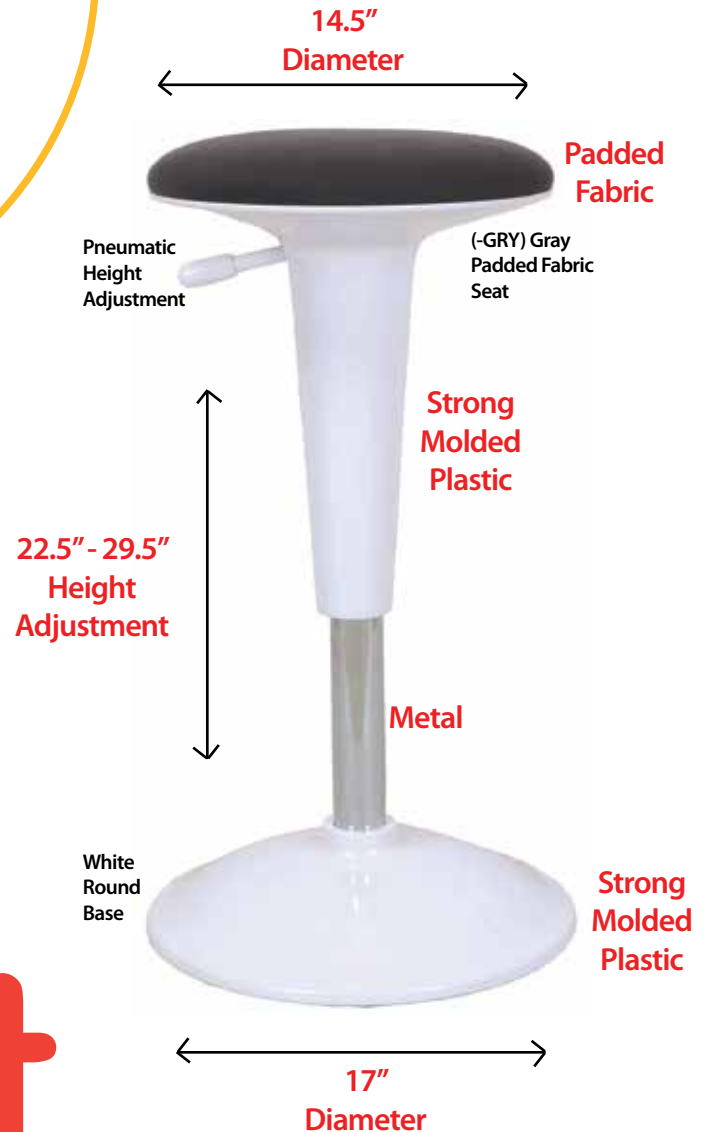

spec **it.**

OFDCI2802-BLK

Black Body/ Black Seat

OFDCI2802-GRY

White Body/ Gray Seat

it.
office furniture distributors