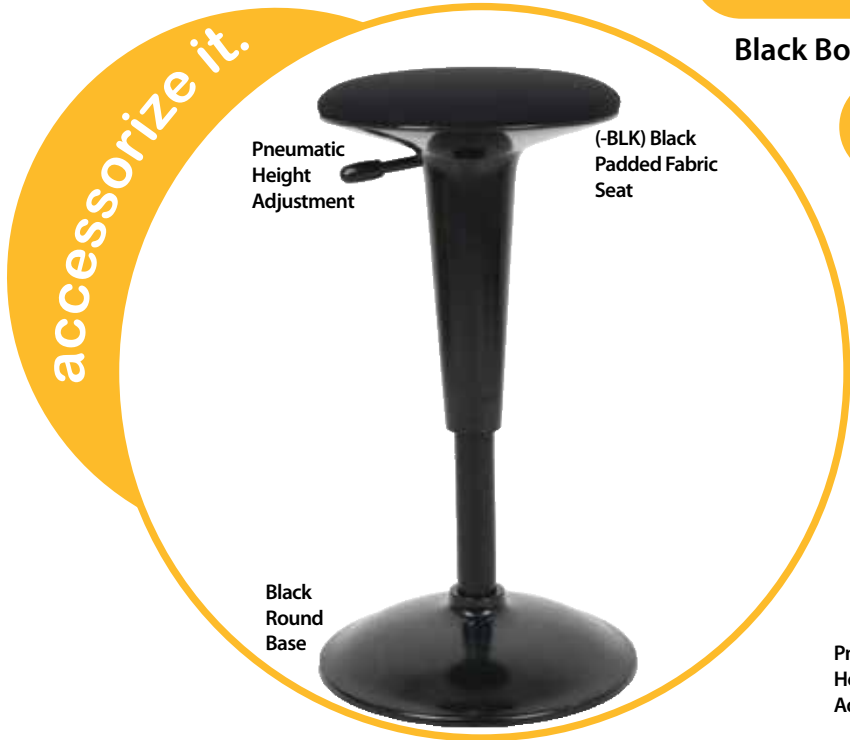

spec **it.**

OFDCI2802-BLK

Black Body/ Black Seat

OFDCI2802-GRY

White Body/ Gray Seat

it.
office furniture distributors