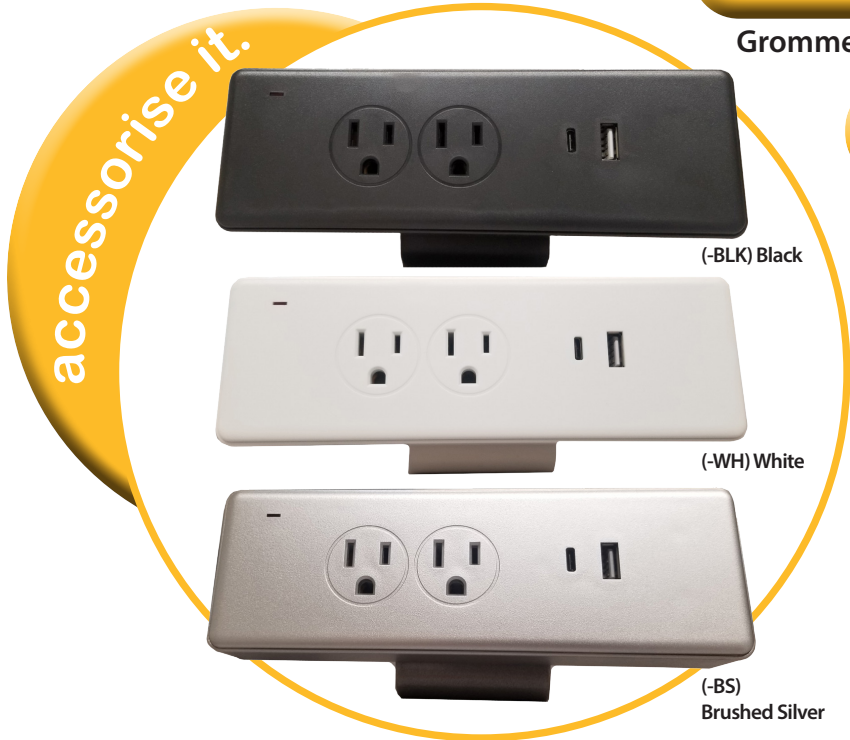

spec **it.**

OFDPI211GROMMET-

Grommet Mount

OFDPI211CLAMP-

Clamp Mount

- 2.38"H x 7.25"W x 1.25"D
- Available in Black (-BLK), White (-WH), and Brushed Silver (-BS)
- 2 Socket Power Outlet
- 1 USB-A Port
- 1 USB-C Port
- 59" Plug-in Cord

Grommet Mount

- Grommet Style fits 2" Grommet Hole

Clamp Mount

- Clamp Style fits up to 1.5" T Work Surface

it.

office furniture distributors