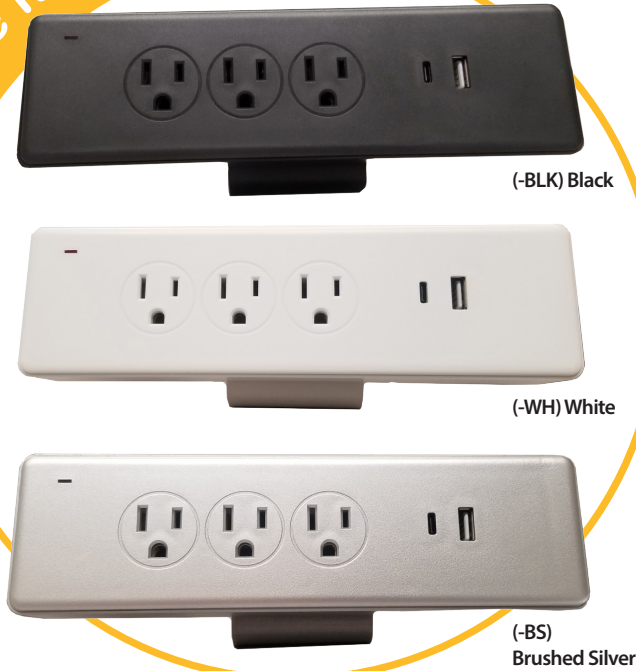

spec **it.**

**OFDPI311GROMMET-**

**Grommet Mount**

**OFDPI311CLAMP-**

**Clamp Mount**

- 2.38"H x 8.5"W x 1.25"D
- Available in Black (-BLK), White (-WH), and Brushed Silver (-BS)
- 3 Socket Power Outlet
- 1 USB-A Port
- 1 USB-C Port
- 59" Plug-in Cord

accessorise it.

(-BLK) Black

(-WH) White

(-BS)  
Brushed Silver

**Grommet  
Mount**

- Grommet Style fits 2" Grommet Hole

**Clamp  
Mount**

- Clamp Style fits up to 1.5" T Work Surface