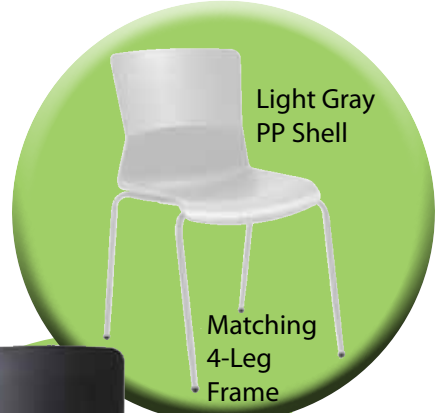

spec it.

SI1109-

Stack Chair

SI1109 available in Black, Aqua, Light Gray, and Red

stack it.

• Stacks 5 high

(-LTGRY) Light Gray

(-AQUA) Aqua Green

(-RED) Red

(-BLK) Black

Seat Size: 16.5"W x 16.5"D
Back Size: 16.5"W x 16.5"H
Max. Overall Size: 18.5"W x 20"D x 32.5"H
Seat Height: 18.5"
Weight Capacity: 250 lbs.

Gray Fabric Cushions for added Comfort