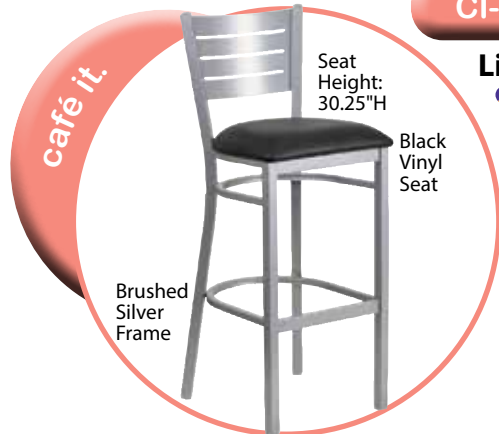

**CI-700-BS**

**List \$450**

Brushed Silver

Seat Height: 19.5"H

**-BS**  
Brushed Silver Seat

**CI-725-BS**

**List \$575**

Brushed Silver

Seat Height: 30.25"H

**-BS**  
Brushed Silver Seat

**CI-750-BS**

**List \$435**

Brushed Silver Frame

Seat Height: 19.5"H

Black Vinyl Seat

**-BLK**  
Black Vinyl Seat

**CI-775-BS**

**List \$485**

Brushed Silver Frame

Seat Height: 30.25"H

Black Vinyl Seat

**-BLK**  
Black Vinyl Seat

**CI-800-BLK**

**List \$360**

Black Powder Coat Frame

Seat Height: 19.5"H

Black Vinyl Seat

**-BLK**  
Black Vinyl Seat

**CI-825-BLK**

**List \$450**

Black Powder Coat Frame

Seat Height: 31"H