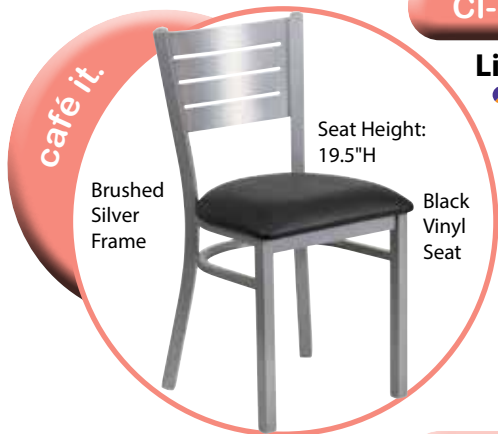

**CI-700-BS**

**List \$450**

Brushed Silver

Seat Height: 19.5"H

**-BS**  
Brushed Silver Seat

**CI-725-BS**

**List \$575**

Brushed Silver

Seat Height: 30.25"H

**-BS**  
Brushed Silver Seat

**CI-750-BS**

**List \$435**

Brushed Silver Frame

Seat Height: 19.5"H

Black Vinyl Seat

**-BLK**  
Black Vinyl Seat

**CI-775-BS**

**List \$485**

Brushed Silver Frame

Seat Height: 30.25"H

Black Vinyl Seat

**-BLK**  
Black Vinyl Seat

**CI-800-BLK**

**List \$360**

**CI-875-BLK**

**List \$450**

Black Powder Coat Frame

Seat Height: 30.25"H

Black Vinyl Seat

**-BLK**  
Black Vinyl Seat

All Tables are 29"H. All Bar Tables are 41.5"H.