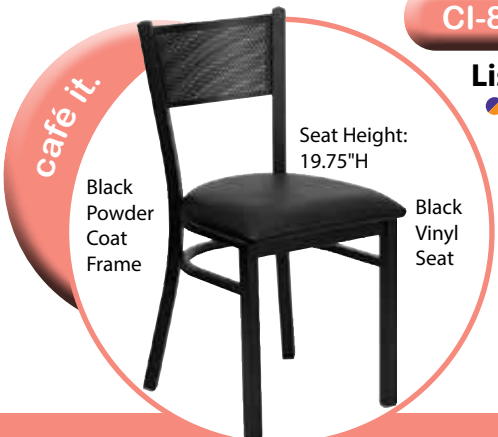

**CI-775-BS**

**List \$485**

Brushed Silver Frame

Seat Height: 30.25"H

Black Vinyl Seat

**-BLK**  
Black Vinyl Seat

**CI-800-BLK**

**List \$360**

Black Powder Coat Frame

Seat Height: 19.5"H

Black Vinyl Seat

**-BLK**  
Black Vinyl Seat

**CI-825-BLK**

**List \$450**

Black Powder Coat Frame

Seat Height: 31"H

Black Vinyl Seat

**-BLK**  
Black Vinyl Seat

**CI-850-BLK**

**List \$360**

Black Powder Coat Frame

Seat Height: 19.75"H

Black Vinyl Seat

**-BLK**  
Black Vinyl Seat

**CI-875-BLK**

**List \$450**

Black Powder Coat Frame

Seat Height: 30.25"H

Black Vinyl Seat

**-BLK**  
Black Vinyl Seat

All Tables are 29"H. All Bar Tables are 41.5"H.