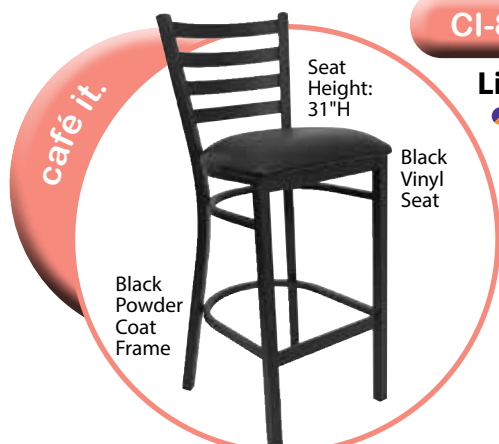

Seat Height: 30.25"H

**-BS**  
Brushed Silver Seat

**CI-750-BS**

**List \$435**

Brushed Silver Frame

Seat Height: 19.5"H

Black Vinyl Seat

**-BLK**  
Black Vinyl Seat

**CI-775-BS**

**List \$485**

Brushed Silver Frame

Seat Height: 30.25"H

Black Vinyl Seat

**-BLK**  
Black Vinyl Seat

**CI-800-BLK**

**List \$360**

Black Powder Coat Frame

Seat Height: 19.5"H

Black Vinyl Seat

**-BLK**  
Black Vinyl Seat

**CI-825-BLK**

**List \$450**

Black Powder Coat Frame

Seat Height: 31"H

**CI-875-BLK**

**List \$450**

Black Powder Coat Frame

Seat Height: 30.25"H

Black Vinyl Seat

**-BLK**  
Black Vinyl Seat

All Tables are 29"H. All Bar Tables are 41.5"H.