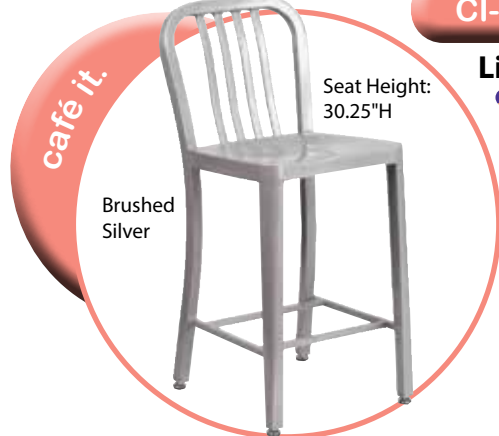

**CI-700-BS**

**List \$450**

Brushed Silver

Seat Height: 19.5"H

**-BS**  
Brushed Silver Seat

**CI-725-BS**

**List \$575**

Brushed Silver

Seat Height: 30.25"H

**-BS**  
Brushed Silver Seat

**CI-750-BS**

**List \$435**

Brushed Silver Frame

Seat Height: 19.5"H

Black Vinyl Seat

**-BLK**  
Black Vinyl Seat

**CI-775-BS**

**List \$485**

Brushed Silver Frame

Seat Height: 30.25"H

Black Vinyl Seat

**-BLK**  
Black Vinyl Seat

**CI-800-BLK**

**List \$360**