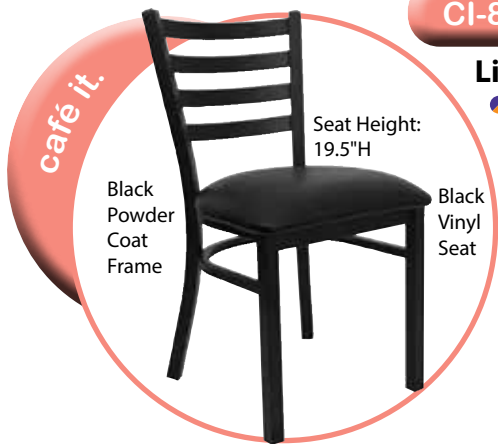

Seat Height: 30.25"H

**-BS**  
Brushed Silver Seat

**CI-750-BS**

**List \$435**

Brushed Silver Frame

Seat Height: 19.5"H

Black Vinyl Seat

**-BLK**  
Black Vinyl Seat

**CI-775-BS**

**List \$485**

Brushed Silver Frame

Seat Height: 30.25"H

Black Vinyl Seat

**-BLK**  
Black Vinyl Seat

**CI-800-BLK**

**List \$360**

Black Powder Coat Frame

Seat Height: 19.5"H

Black Vinyl Seat

**-BLK**  
Black Vinyl Seat

**CI-825-BLK**

**List \$450**

Black Powder Coat Frame

Seat Height: 31"H

**CI-875-BLK**

**List \$450**

Black Powder Coat Frame

Seat Height: 30.25"H

Black Vinyl Seat

**-BLK**  
Black Vinyl Seat

All Tables are 29"H. All Bar Tables are 41.5"H.