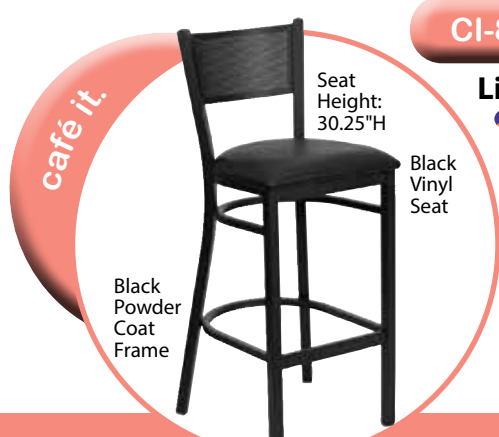

**CI-775-BS**

**List \$485**

Brushed Silver Frame

Seat Height: 30.25"H

Black Vinyl Seat

**-BLK**  
Black Vinyl Seat

**CI-800-BLK**

**List \$360**

Black Powder Coat Frame

Seat Height: 19.5"H

Black Vinyl Seat

**-BLK**  
Black Vinyl Seat

**CI-825-BLK**

**List \$450**

Black Powder Coat Frame

Seat Height: 31"H

Black Vinyl Seat

**-BLK**  
Black Vinyl Seat

**CI-850-BLK**

**List \$360**

Black Powder Coat Frame

Seat Height: 19.75"H

Black Vinyl Seat

**-BLK**  
Black Vinyl Seat

**CI-875-BLK**

**List \$450**

Black Powder Coat Frame

Seat Height: 30.25"H

Black Vinyl Seat

**-BLK**  
Black Vinyl Seat

All Tables are 29"H. All Bar Tables are 41.5"H.