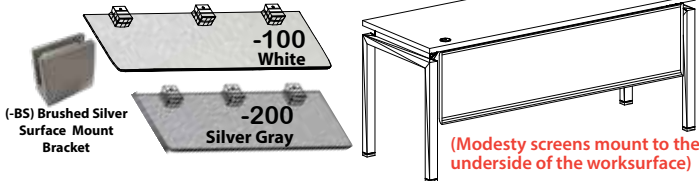

1. OFD-BI1846SB - 1/4" Sea Board Screen for 60" Desk, 46" x 18" ..... List $251
   - OFD-BI1858SB - 1/4" Sea Board Screen for 66" Desk, 58" x 18" ..... List $281
   - OFD-BI1864SB - 1/4" Sea Board Screen for 72" Desk, 64" x 18" ..... List $300
2. (Not recommended on Connect it Product)

Sea Board Screens

For 12" High, (screens only - must add brackets)

- OFD-CISCREENTOP1222SB - 1/4" Sea Board Screen for 24" Work Surface, 22" x 12" ..... List $70
- OFD-CISCREENTOP1228SB - 1/4" Sea Board Screen for 30" Work Surface, 28" x 12" ..... List $92
- OFD-CISCREENTOP1246SB - 1/4" Sea Board Screen for 48" Work Surface, 46" x 12" ..... List $109
- OFD-CISCREENTOP1258SB - 1/4" Sea Board Screen for 60" Work Surface, 58" x 12" ..... List $134
- OFD-CISCREENTOP1264SB - 1/4" Sea Board Screen for 66" Work Surface, 64" x 12" ..... List $146
- OFD-CISCREENTOP1270SB - 1/4" Sea Board Screen for 72" Work Surface, 70" x 12" ..... List $158

For 18" High, (screens only - must add brackets)

- OFD-CISCREENTOP1822SB - 1/4" Sea Board Screen for 24" Work Surface, 22" x 18" ..... List $104
- OFD-CISCREENTOP1828SB - 1/4" Sea Board Screen for 30" Work Surface, 28" x 18" ..... List $109
- OFD-CISCREENTOP1846SB - 1/4" Sea Board Screen for 48" Work Surface, 46" x 18" ..... List $152
- OFD-CISCREENTOP1858SB - 1/4" Sea Board Screen for 60" Work Surface, 58" x 18" ..... List $182
- OFD-CISCREENTOP1864SB - 1/4" Sea Board Screen for 66" Work Surface, 64" x 18" ..... List $201
- OFD-CISCREENTOP1870SB - 1/4" Sea Board Screen for 72" Work Surface, 70" x 18" ..... List $213

Screen Brackets

Desk Top Mount

Also used for modesty mounting!

OFD-CICGB-BS - Top Mount Bracket for Desks and Panels, Brushed Silver .....List $33

Desk Top Mount

- OFDBEAMBRACKET-BS - Top Mount Bracket, Brushed Silver .....List $26
- OFDBEAMBRACKET-WH - Top Mount Bracket, White .....List $26
- OFDBEAMBRACKET-BLK - Top Mount Bracket, Black .....List $26

Free Standing

Can be double sided taped!

1. OFD-TFREEBRACKET-BS - Free Standing Bracket, Brushed Silver ...List $40
   - OFD-TFREEBRACKET-WH - Free Standing Bracket, White .....List $40
   - OFD-TFREEBRACKET-BLK - Free Standing Bracket, Black .....List $40
2. (Double-sided tape included with brackets)

Clamp Mount

Not recommended for connect it product

- LICLAMPBRACKET-BS - Clamp Mount Bracket, Brushed Silver .....List $26
- LICLAMPBRACKET-WH - Clamp Mount Bracket, White .....List $26
- LICLAMPBRACKET-BLK - Clamp Mount Bracket, Black .....List $26

Clamp Mount

ONLY for bench it product

- OFD-BICLIP30-BS - Bench it Screen Bracket for Side Mount, Brushed Silver .....List $34
- OFD-BICLIP60-BS - Bench it Screen Bracket for Front Mount, Brushed Silver .....List $40

2 Brackets recommended for 28" screens and smaller
3 Brackets recommended for 46" screens and larger

Custom SIZES are available!
Please call customer service for pricing and availability.