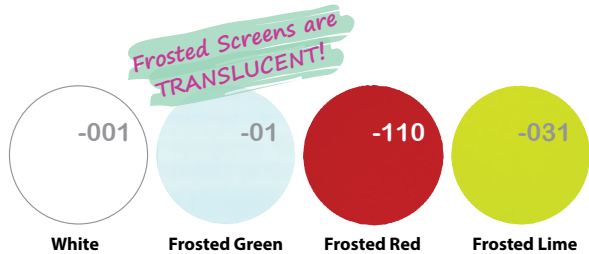

Acrylic Screens

For **12" High**, (screens only - must add brackets)

- OFD-CISCREENTOP1222A- 1/4" Acrylic Screen for 24" Work Surface, 22" x 12" .....List $121
- OFD-CISCREENTOP1228A- 1/4" Acrylic Screen for 30" Work Surface, 28" x 12" .....List $146
- OFD-CISCREENTOP1246A- 1/4" Acrylic Screen for 48" Work Surface, 46" x 12" .....List $206
- OFD-CISCREENTOP1258A- 1/4" Acrylic Screen for 60" Work Surface, 58" x 12" .....List $273
- OFD-CISCREENTOP1264A- 1/4" Acrylic Screen for 66" Work Surface, 64" x 12" .....List $291
- OFD-CISCREENTOP1270A- 1/4" Acrylic Screen for 72" Work Surface, 70" x 12" .....List $315

For **18" High**, (screens only - must add brackets)

- OFD-CISCREENTOP1822A- 1/4" Acrylic Screen for 24" Work Surface, 22" x 18" .....List $164
- OFD-CISCREENTOP1828A- 1/4" Acrylic Screen for 30" Work Surface, 28" x 18" .....List $213
- OFD-CISCREENTOP1846A- 1/4" Acrylic Screen for 48" Work Surface, 46" x 18" .....List $303
- OFD-CISCREENTOP1858A- 1/4" Acrylic Screen for 60" Work Surface, 58" x 18" .....List $394
- OFD-CISCREENTOP1864A- 1/4" Acrylic Screen for 66" Work Surface, 64" x 18" .....List $467
- OFD-CISCREENTOP1870A- 1/4" Acrylic Screen for 72" Work Surface, 70" x 18" .....List $472

Screen Brackets

Desk Top Mount

Also used for modesty mounting!

OFD-CICGB-B5 - Top Mount Bracket for Desks and Panels, Brushed Silver .....List $33

Desk Top Mount

OFDBEAMBRACKET-B5 - Top Mount Bracket, Brushed Silver .....List $26
OFDBEAMBRACKET-WH - Top Mount Bracket, White .....List $26
OFDBEAMBRACKET-BLK - Top Mount Bracket, Black .....List $26

Free Standing

Can be double sided taped!

OFD-TFREEBRACKET-B5 - Free Standing Bracket, Brushed Silver ...List $40
OFD-TFREEBRACKET-WH - Free Standing Bracket, White .....List $40
OFD-TFREEBRACKET-BLK - Free Standing Bracket, Black .....List $40
(Double-sided tape included with brackets)

Clamp Mount

Not recommended for connect it product

LICLAMPBRACKET-B5 - Clamp Mount Bracket, Brushed Silver .....List $26
LICLAMPBRACKET-WH - Clamp Mount Bracket, White .....List $26
LICLAMPBRACKET-BLK - Clamp Mount Bracket, Black .....List $26

Clamp Mount

ONLY for bench it product

OFD-BICLIP30-B5 - Bench it Screen Bracket for Side Mount, Brushed Silver .....List $34
OFD-BICLIP60-B5 - Bench it Screen Bracket for Front Mount, Brushed Silver .....List $40

2 Brackets recommended for 28" screens and smaller
3 Brackets recommended for 46" screens and larger

Custom SIZES and COLORS are available!
Please call customer service for pricing and availability.