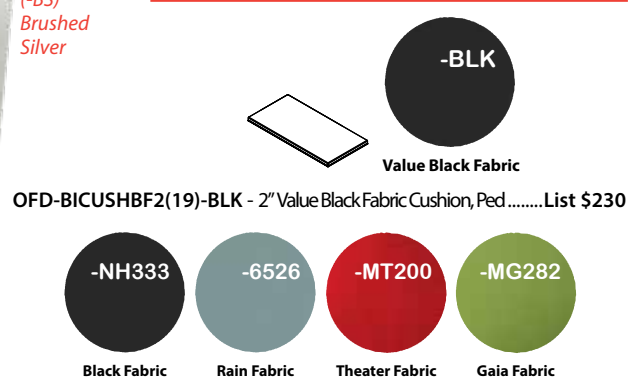

Cushions for Mobile Pedestals

- OFD-BICUSHBF2(19)-BLK - 2\"/>

- -NH333 Black Fabric
- -6526 Rain Fabric
- -MT200 Theater Fabric
- -MG282 Gaia Fabric

- OFD-CICUSHBF(19) - 2\"/>