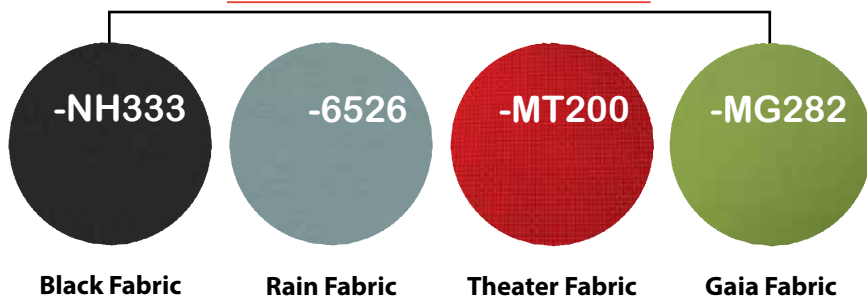

120° Power Beam

Shown with Fabric Screens

- Power Plug and Data can be plugged directly into wall as shown above

Paint

Work Surface Laminate Choices

1/4" Acrylic Screens

Frosted Screens are TRANSLUCENT!

Premium Cushions/Fabric