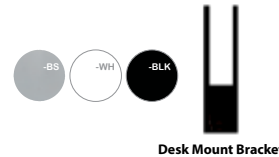

Desk Top Mount

OFDBEAMBRACKET-BS - Top Mount Bracket, Brushed Silver .....List $26

OFDBEAMBRACKET-WH - Top Mount Bracket, White .....List $26

OFDBEAMBRACKET-BLK - Top Mount Bracket, Black .....List $26