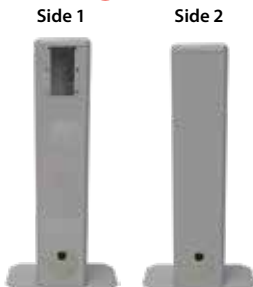

Power Beam End Leg

- OFD-BEAMENDLEG-BLK - Metal Leg with 2 Grommets, Black..List $323
- OFD-BEAMENDLEG-BS - Metal Leg with 2 Grommets, Brushed Silver...List $323
- OFD-BEAMENDLEG-WH - Metal Leg with 2 Grommets , White.....List $323