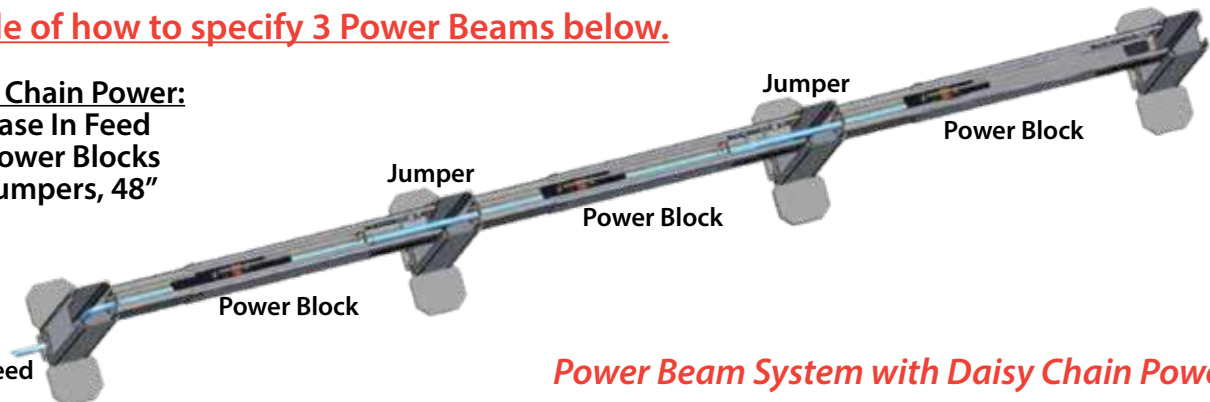

Example of how to specify 3 Power Beams below.

To Daisy Chain Power:

- 1 Each Base In Feed
- 3 Each Power Blocks
- 2 Each Jumpers, 48"

Power Beam System with Daisy Chain Power

In single applications, the plug can be routed out the grommet in the end leg, and plugged directly into the wall.

In 2 or more beams in a row, internal power blocks, jumpers, and a base in feed are required to connect to the building power (*Building connection REQUIRED by an Electrician*), and the power panels are plugged into the power blocks inside the trough channel to power the external power panel.