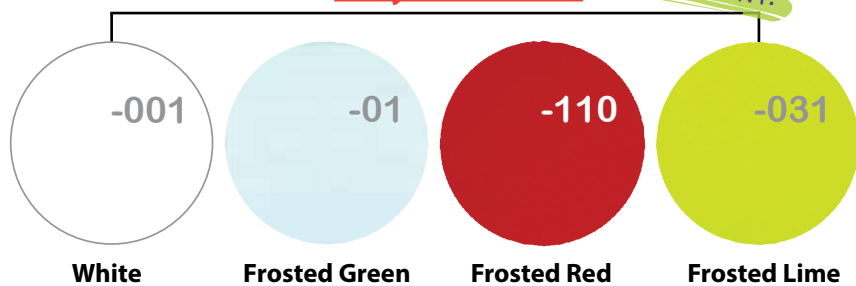

120° Power Beam

Shown with Fabric Screens

- Power Plug and Data can be plugged directly into wall as shown above

Paint

Work Surface Laminate Choices

1/4" Acrylic Screens

Frosted Screens are TRANSLUCENT!

Premium Cushions/Fabric