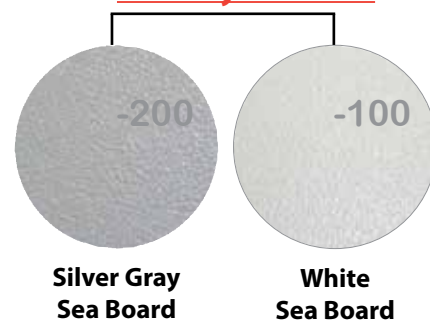

120° Power Beam

Shown with Fabric Screens

- Power Plug and Data can be plugged directly into wall as shown above

Paint

Work Surface Laminate Choices

1/4" Acrylic Screens

Frosted Screens are TRANSLUCENT!

Premium Cushions/Fabric

In-Stock Finishes

1/4" Frosted Glass

1" Fabric Screen

1/4" Privacy Screens

Value Cushions/Fabric