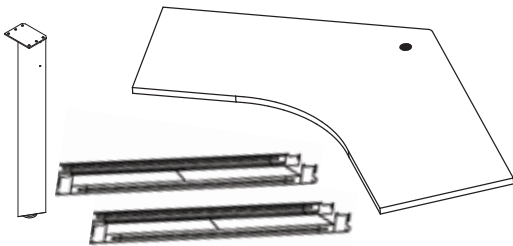

OFD-CI1202448TWS - 120° 24"x48"x48"x24" with (1) Triangle Leg, (2) Wire Mgt Troughs, (1) Grommet .....List $1,317

Half Round Work Surface and Post Legs

OFD-BI4924HR - Half Round Work Surface, 49" x 24" .....List $335
(Table requires 3 post legs below)
OFD-POSTC-BS - Post Leg with Caster, Brushed Silver ..... List $84
OFD-POSTC-WH - Post Leg with Caster, White ..... List $84

Return Work Surfaces - Laminate

(Returns include 2 flat brackets)
OFD-CI4824RWS - Return Work Surface 48"x24" with 2 1/4" Grommet .....List $347
OFD-CI4224RWS - Return Work Surface 42"x24" with 2 1/4" Grommet .....List $342
OFD-CI3624RWS - Return Work Surface 36"x24" with 2 1/4" Grommet .....List $337

Drop Down Work Surface - Laminate

OFD-CI7218WS - Work Surface for Drop Down 72"x18" .....List $337

Drop Down Work Surface Support

OFD-CILWS - Drop Down Work Surface Support, Brushed Silver .....List $80