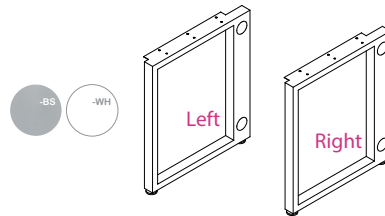

30" Deep Support Leg

with GROMMETS, Brushed Silver or White Paint

OFD-CIOLEG30L - Support Leg 30" Left, -BS, -WHList \$232
 OFD-CIOLEG30R - Support Leg 30" Right, -BS, -WHList \$232

36" Deep Support Leg

with GROMMETS, Brushed Silver or White Paint

OFD-CIOLEG36L - Support Leg 36" Left, -BS, -WHList \$311
 OFD-CIOLEG36R - Support Leg 36" Right, -BS, -WHList \$311

Conference Table O-Legs

OFD-CICONFOLEG24 - Conf O-Leg 24", -BLK, -BS, -WHList \$337
 OFD-CICONFOLEG30 - Conf O-Leg 30", -BLK, -BS, -WHList \$374