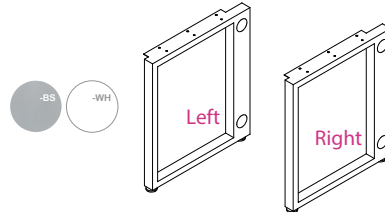

24" Deep Support Leg

with GROMMETS, Brushed Silver or White Paint

OFD-CIOLEG24L - Support Leg 24" Left, -BS, -WH .....List $209
OFD-CIOLEG24R - Support Leg 24" Right, -BS, -WH .....List $209