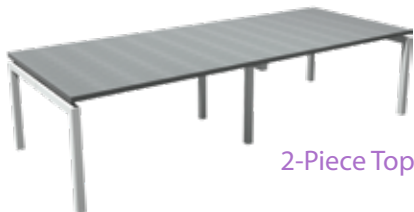

2-Piece Top

OFD-BI48120CONF - 48"x120" Conf Table Top, Includes (3) 48" Legs .... List $3,448