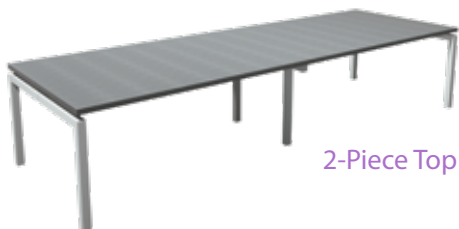

2-Piece Top

OFD-CI44120CONF - 44"x120" Conf Table Top, Includes (3) 24" Legs List \$2,811
OFD-CI48120CONF - 48"x120" Conf Table Top, Includes (3) 30" Legs List \$3,022

2-Piece Top

OFD-CI44144CONF - 44"x144" Conf Table Top, Includes (3) 24" Legs List \$3,311
OFD-CI48144CONF - 48"x144" Conf Table Top, Includes (3) 30" Legs List \$3,522

Bench it conference tables

1½" Thick Laminate Tops

Legs available in Brushed Silver (-BS), White (-WH), and now **NEW Black (-BLK)**

OFD-BI4896CONF - 48"x96" Conf Table Top, Includes (3) 48" Legs ... List \$2,913

2-Piece Top

OFD-BI48120CONF - 48"x120" Conf Table Top, Includes (3) 48" Legs List \$3,448

2-Piece Top

OFD-BI48144CONF - 48"x144" Conf Table Top, Includes (3) 48" Legs List \$3,948

OFD-BI4848CONF - 48"x48" Conf Table Top, Includes (2) 48" Legs ... List \$1,620
OFD-BI4848CONF-SH - 48"x48" Standing Ht Table Top, Includes (2) 48" Legs.... List \$1,798