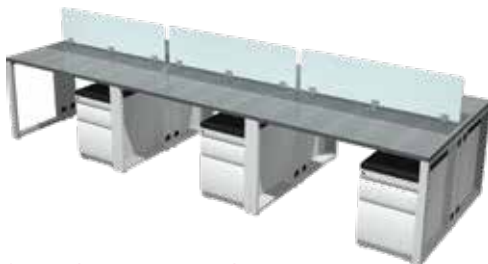

OFD-CI4830

Connect it 48" x 30" Desk

Above Unit Consists of	List
Top & 30" Deep Legs	\$1,014
(1) Box/Box/File Ped	\$575

Complete Unit As Shown\$1,589

OFD-CI7230R4824

Connect it L-Shape with 72" x 30" Desk and 48" x 24" Return

Above Unit Consists of	List
Tops & Legs	List \$1,690
(1) Box/Box/File Ped	List \$575
(1) File/File Ped	List \$575

Complete Unit As Shown\$2,840

OFD-CI4824F-4WS

Connect it 4-Plex Workstation - 48" x 24"

Above Unit Consists of	List
Tops & Legs	\$3,472
(4) Mobile Peds.....	\$2,300
(4) Black Value Cushions.....	\$920
(2) TopMountAcrylicScreenswithbrackets	\$610

Complete Unit As Shown\$7,302

*Add Power\$1,379

OFD-CI4824F-6WS

Connect it 6-Plex Workstation - 48" x 24"

Above Unit Consists of	List
Tops & Legs	\$5,208
(6) Mobile Peds.....	\$3,450
(6) Black Value Cushions.....	\$1,380
(3) TopMountAcrylicScreenswithbrackets.....	\$915

Complete Unit As Shown\$10,953

*Add Power\$2,063

OFD-CI1202448-3WS

Connect it Tri-Pod Workstation - 120° 24" x 48" x 48" x 24"

Above Unit Consists of	List
Tops & Legs	\$5,205
(3) Mobile Peds.....	\$1,725
(3) Black Value Cushions.....	\$690
(3) TopMountAcrylicScreenswithbrackets.....	\$915