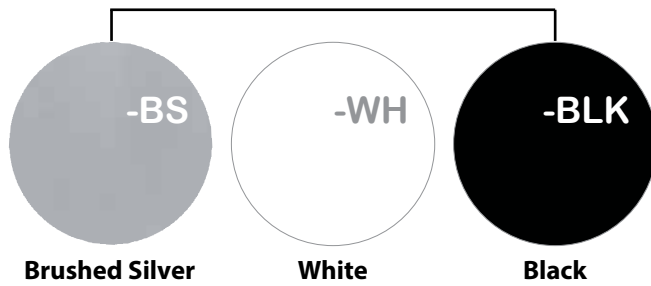

Bench it conference tables

1½" Thick Laminate Tops

Legs available in Brushed Silver (-BS), White (-WH), and now **NEW Black (-BLK)**

OFD-BI4896CONF - 48"x96" Conf Table Top, Includes (3) 48" Legs ... List \$2,913

2-Piece Top

OFD-BI48120CONF - 48"x120" Conf Table Top, Includes (3) 48" Legs List \$3,448

2-Piece Top

OFD-BI48144CONF - 48"x144" Conf Table Top, Includes (3) 48" Legs List \$3,948

OFD-BI4848CONF - 48"x48" Conf Table Top, Includes (2) 48" Legs ... List \$1,620
OFD-BI4848CONF-SH - 48"x48" Standing Ht Table Top, Includes (2) 48" Legs.... List \$1,798

MARKERBOARD Standing Height Table - 38.5" H

OFD-BI4848CONF-SH-MB - 48"x48" Standing Ht Erasable White Markerboard Table Top, -BLK, -BS, -WH Legs List \$2,374

Paint

Work Surface Laminate Choices

1/4" Acrylic Screens