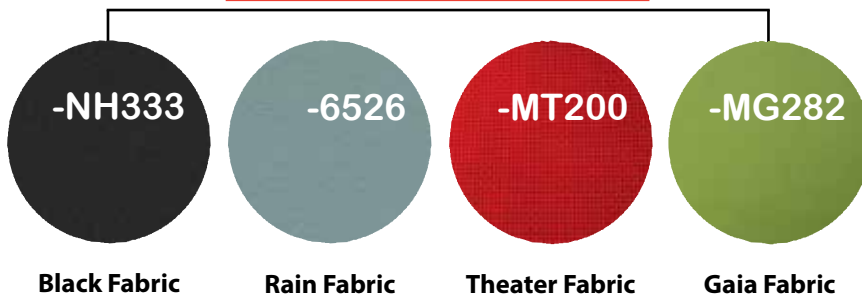

Premium Cushions/Fabric