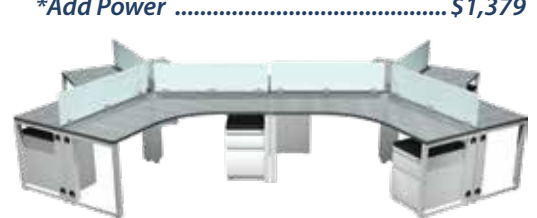

Complete Unit As Shown\$10,953

*Add Power\$2,063

OFD-CI1202448-3WS

Connect it Tri-Pod Workstation - 120° 24" x 48" x 48" x 24"

Above Unit Consists of	List
Tops & Legs	\$5,205
(3) Mobile Peds.....	\$1,725
(3) Black Value Cushions.....	\$690
(3) TopMountAcrylicScreenswithbrackets.....	\$915

Complete Unit As Shown\$8,535

*Add Power\$1,031

OFD-CI1202448-6WS

Connect it 6-Pod Workstation - 120° 24" x 48" x 48" x 24"

Above Unit Consists of	List
Tops & Legs	\$10,410
(6) Mobile Peds.....	\$3,450
(6) Black Value Cushions.....	\$1,380
(6) TopMountAcrylicScreenswithbrackets.....	\$1,830