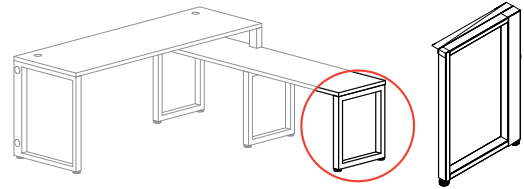

Drop Down Work Surface - Laminate

OFD-CI7218WS - Work Surface for Drop Down 72"x18"List \$337

Drop Down Work Surface Support

OFD-CILWS - Drop Down Work Surface Support, Brushed SilverList \$80

Half Leg for Drop Down Work Surface