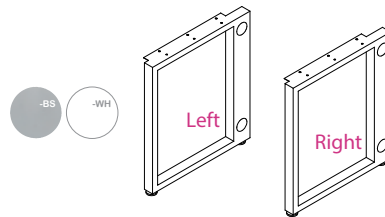

30" Deep Support Leg

with GROMMETS, Brushed Silver or White Paint

OFD-CIOLEG30L - Support Leg 30" Left, -BS, -WH .....List $232
OFD-CIOLEG30R - Support Leg 30" Right, -BS, -WH .....List $232