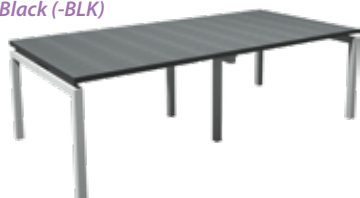

2-Piece Top

OFD-CI44120CONF - 44"x120" Conf Table Top, Includes (3) 24" Legs List \$2,811
OFD-CI48120CONF - 48"x120" Conf Table Top, Includes (3) 30" Legs List \$3,022

2-Piece Top

OFD-CI44144CONF - 44"x144" Conf Table Top, Includes (3) 24" Legs List \$3,311
OFD-CI48144CONF - 48"x144" Conf Table Top, Includes (3) 30" Legs List \$3,522

Bench it conference tables

1½" Thick Laminate Tops

Legs available in Brushed Silver (-BS), White (-WH), and now **NEW Black (-BLK)**

OFD-BI4896CONF - 48"x96" Conf Table Top, Includes (3) 48" Legs ... List \$2,913