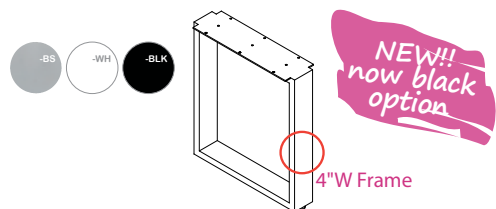

Conference Table O-Legs

OFD-CICONFOLEG24 - Conf O-Leg 24", -BLK, -BS, -WH .....List $337
OFD-CICONFOLEG30 - Conf O-Leg 30", -BLK, -BS, -WH .....List $374