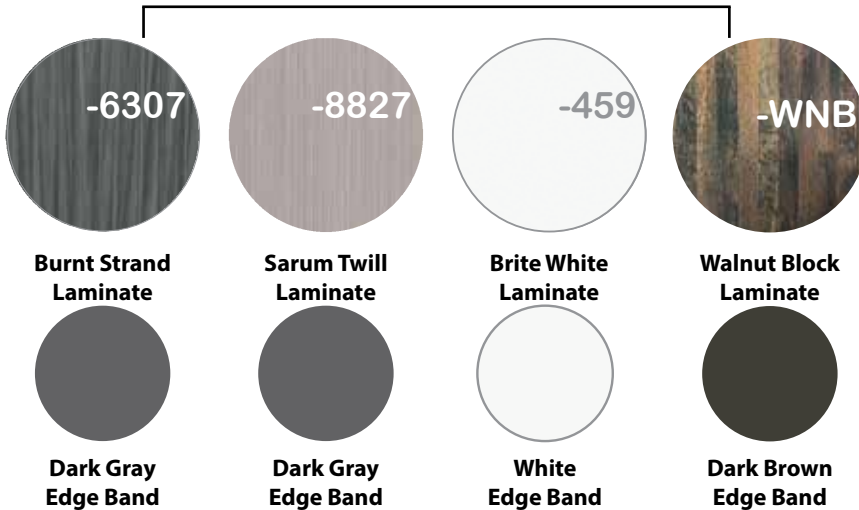

Bench it conference tables

1½" Thick Laminate Tops

Legs available in Brushed Silver (-BS), White (-WH), and now **NEW Black (-BLK)**

OFD-BI4896CONF - 48"x96" Conf Table Top, Includes (3) 48" Legs ... List \$2,913

2-Piece Top

OFD-BI48120CONF - 48"x120" Conf Table Top, Includes (3) 48" Legs List \$3,448

2-Piece Top

OFD-BI48144CONF - 48"x144" Conf Table Top, Includes (3) 48" Legs List \$3,948

OFD-BI4848CONF - 48"x48" Conf Table Top, Includes (2) 48" Legs ... List \$1,620
OFD-BI4848CONF-SH - 48"x48" Standing Ht Table Top, Includes (2) 48" Legs.... List \$1,798

MARKERBOARD Standing Height Table - 38.5" H

OFD-BI4848CONF-SH-MB - 48"x48" Standing Ht Erasable White Markerboard Table Top, -BLK, -BS, -WH Legs List \$2,374

Paint

Work Surface Laminate Choices

1/4" Acrylic Screens

Frosted Screens are TRANSLUCENT!

Premium Cushions/Fabric

In-Stock Finishes

1/4" Frosted Glass

1" Fabric Screen

1/4" Privacy Screens

Value Cushions/Fabric

*For other laminates or fabrics not listed here, please call for price and availability.
Due to differences in dye batches and variations in printing as well as viewing environments and uneven color fading, there will be slight variations in color. Exact matching may not be possible.