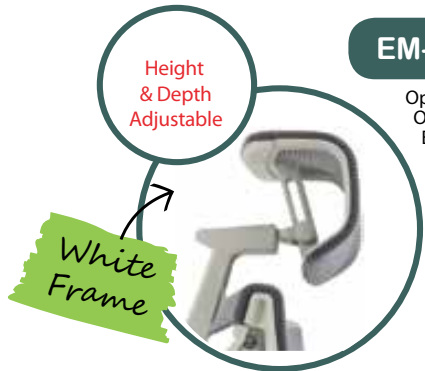

**Cube:** 6.32 Ft<sup>3</sup>  
**Carton Dimensions:** 26" x 28" x 15"  
**Carton Weight:** 49lbs.

(-RED) Red

(-GRY) Gray

(-AQUA)  
Aqua Green

(-OCEAN)  
Ocean Blue

(-BLK) Black