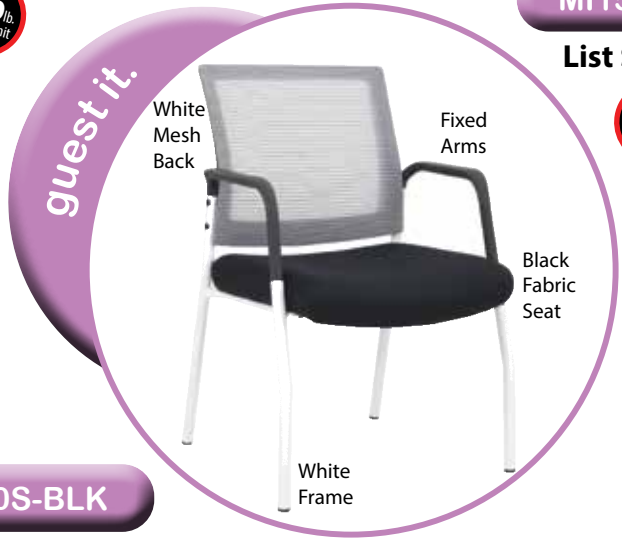

Voted Best Side Chair 2022!

MI1500B-BLK

List \$485

300 lb. weight limit

MI1500W-BLK

List \$485

300 lb. weight limit

MI1500S-BLK

List \$485

300 lb. weight limit

BU-503G-TW01

List \$315 <sup>OS</sup>

OFD600G-BLK

List \$340

275 lb. weight limit

Great Value!