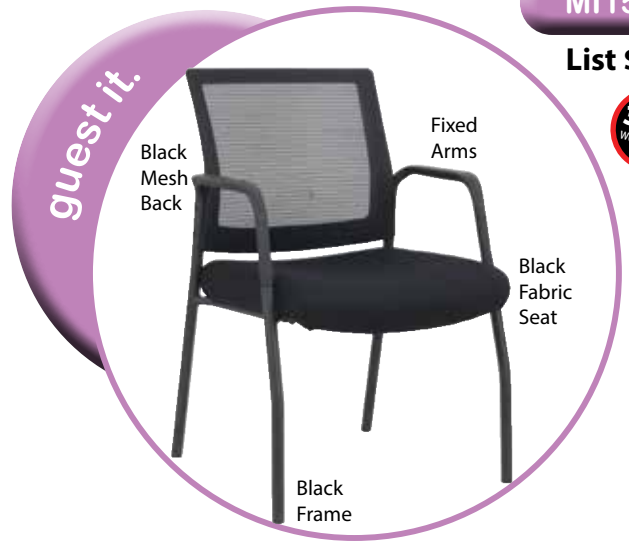

Voted Best Side Chair 2022!

MI1500B-BLK

List \$485

300 lb. weight limit

MI1500W-BLK

List \$485

300 lb. weight limit

MI1500S-BLK

List \$485

300 lb. weight limit

BU-503G-TW01

List \$315 <sup>OS</sup>

OFD600G-BLK

List \$340

275 lb. weight limit

Great Value!

Great Style & Comfort