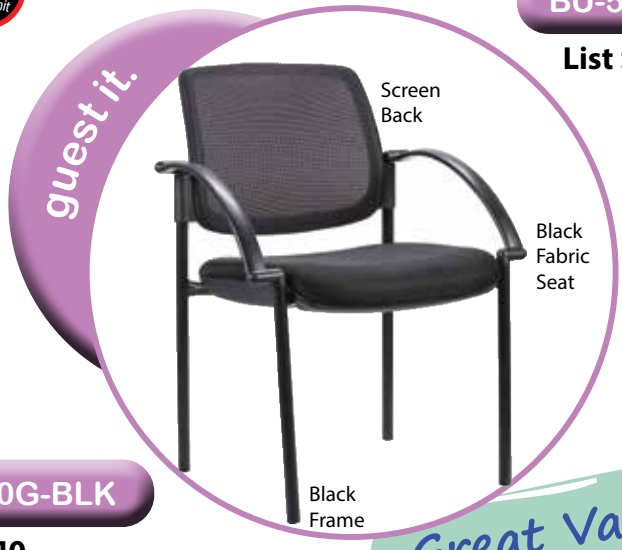

Voted Best Side Chair 2022!

MI1500B-BLK

List \$485

300 lb. weight limit

MI1500W-BLK

List \$485

300 lb. weight limit

MI1500S-BLK

List \$485

300 lb. weight limit

BU-503G-TW01

List \$315 <sup>OS</sup>

OFD600G-BLK

List \$340

275 lb. weight limit

Great Value!

Great Style & Comfort