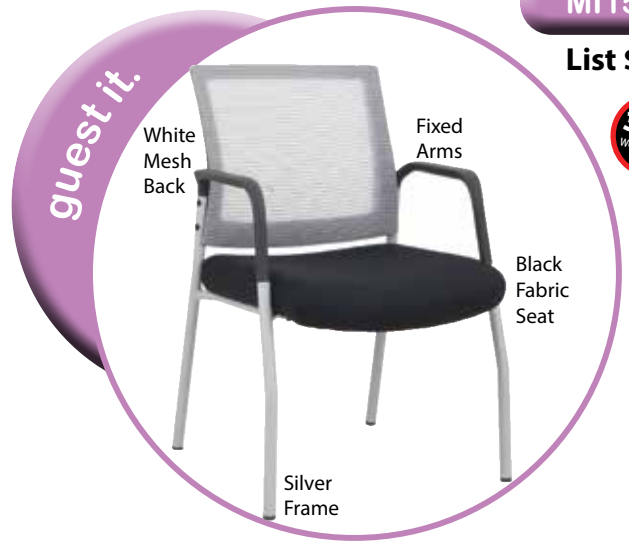

Voted Best Side Chair 2022!

MI1500B-BLK

List $485

300 lb. weight limit

MI1500W-BLK

List $485

300 lb. weight limit

MI1500S-BLK

List $485

300 lb. weight limit

BU-503G-TW01

List $315 ^{OS}

OFD600G-BLK

List $340

275 lb. weight limit

Great Value!

Great Style & Comfort