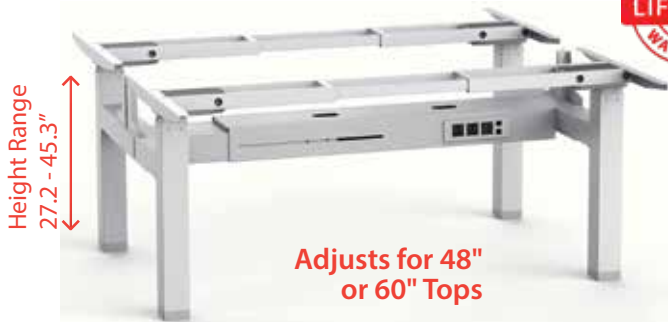

2 Stage Double Bank

Electric Ht. Adj. Base with Built-in Beam
Multiple Memory Presets, USB, and LED Display

Height Range
27.2 - 45.3"

Adjusts for 48"
or 60" Tops

OFD-CI2DBLELBASE-BLK - 2 Stage Double Electric Base, Black..... List $2,700
OFD-CI2DBLELBASE-BS - 2 Stage Double Electric Base, Brushed Silver.... List $2,700
OFD-CI2DBLELBASE-WH - 2 Stage Double Electric Base, White..... List $2,700

LIMITED
LIFETIME
WARRANTY