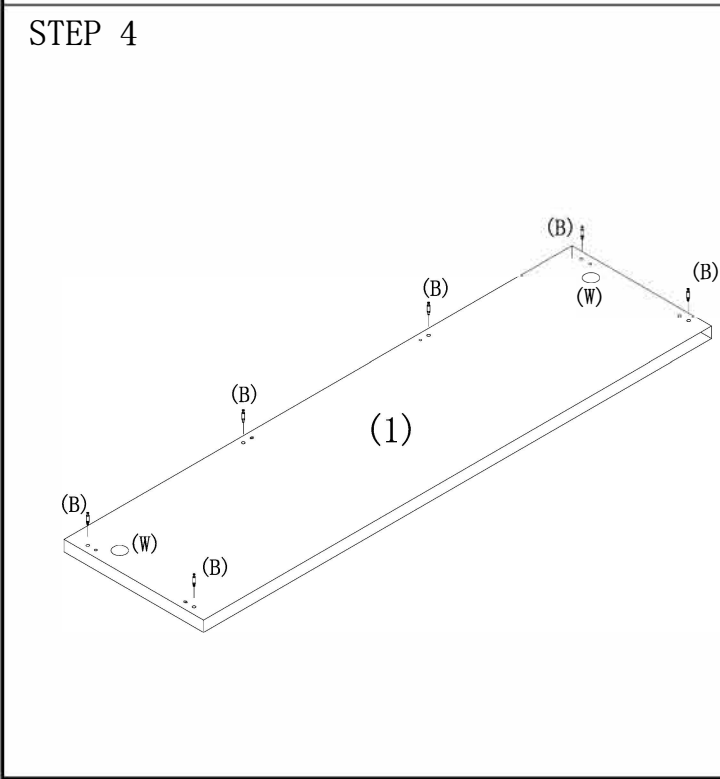

(1) Top  1PCS	(2) End Panel  2PCS	(3) Modesty Panel  1PCS	(A) Dowel  10PCS+1	(B) Cam Pin  10PCS+1	(C) Cam Lock  10PCS+1	(p) Cam Cover  10PCS+1	(D) Leg leveller  4PCS	(W) Grommet  3PCS
--	---	---	--	--	--	--	--	---

STEP 3

it.
office furniture distributors

CREDENZA SHELL 66"W x 24"D x 29"H

N11

Always lay components on a clean, soft-cushioned surface during assembly.