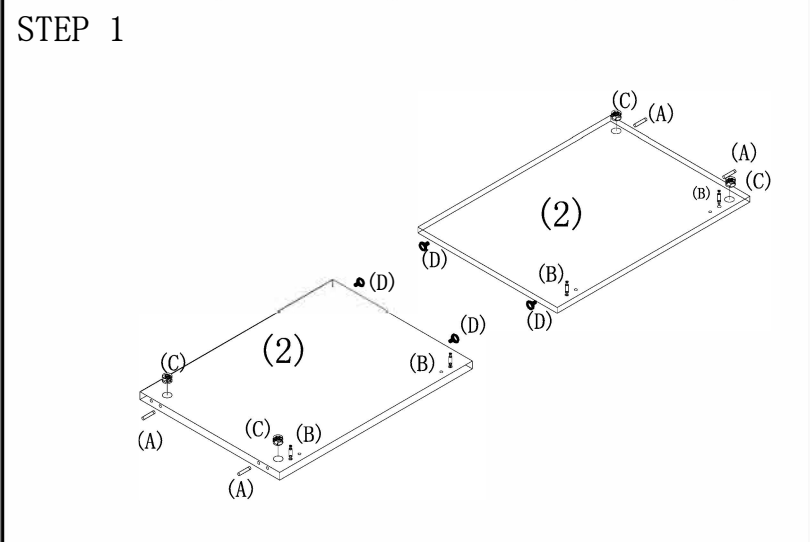

(1) Top  1PCS	(2) End Panel  2PCS	(3) Modesty Panel  1PCS	(A) Dowel  10PCS+1	(B) Cam Pin  10PCS+1	(C) Cam Lock  10PCS+1	(p) Cam Cover  10PCS+1	(D) Leg leveller  4PCS	(W) Grommet  3PCS
--	---	---	--	--	--	--	--	---

STEP 3

it.
office furniture distributors

CREDENZA SHELL 66"W x 24"D x 29"H

N11

Always lay components on a clean, soft-cushioned surface during assembly.