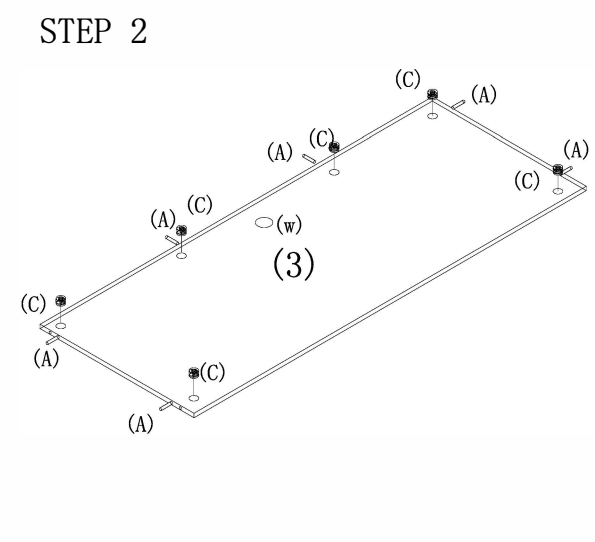

(1) Top  1PCS	(2) End Panel  2PCS	(3) Modesty Panel  1PCS	(A) Dowel  10PCS+1	(B) Cam Pin  10PCS+1	(C) Cam Lock  10PCS+1	(p) Cam Cover  10PCS+1	(D) Leg leveller  4PCS	(W) Grommet  3PCS
--	---	---	--	--	--	--	--	---

STEP 3

it.
office furniture distributors

CREDENZA SHELL 66"W x 24"D x 29"H

N11

Always lay components on a clean, soft-cushioned surface during assembly.