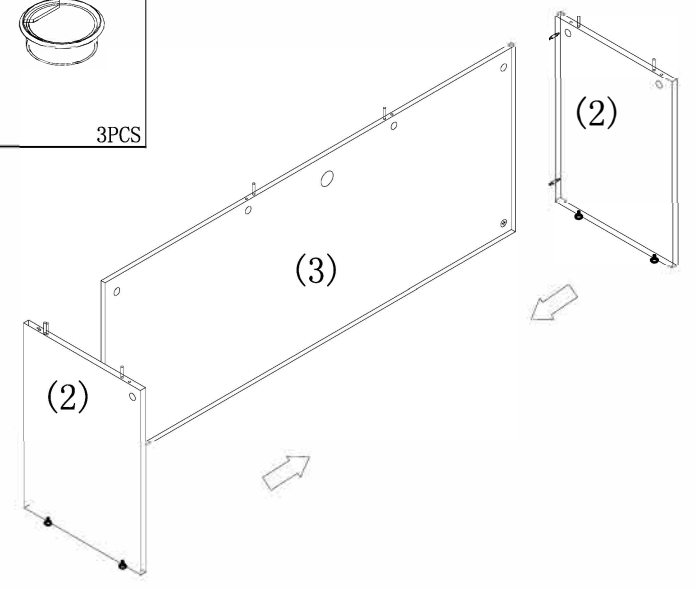

(1) Top  1PCS	(2) End Panel  2PCS	(3) Modesty Panel  1PCS	(A) Dowel  10PCS+1	(B) Cam Pin  10PCS+1	(C) Cam Lock  10PCS+1	(p) Cam Cover  10PCS+1	(D) Leg leveller  4PCS	(W) Grommet  3PCS
--	---	---	--	--	--	--	--	---

STEP 3

it.
office furniture distributors

CREDENZA SHELL 66"W x 24"D x 29"H

N11

Always lay components on a clean, soft-cushioned surface during assembly.