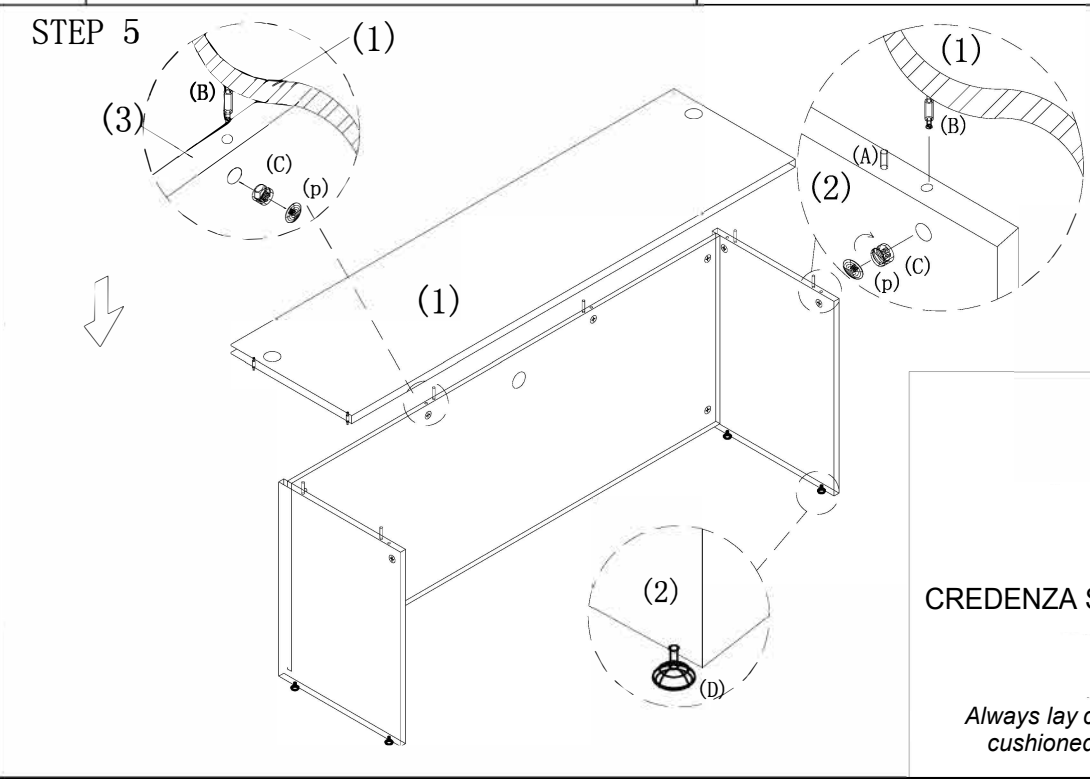

(1) Top  1PCS	(2) End Panel  2PCS	(3) Modesty Panel  1PCS	(A) Dowel  10PCS+1	(B) Cam Pin  10PCS+1	(C) Cam Lock  10PCS+1	(p) Cam Cover  10PCS+1	(D) Leg leveller  4PCS	(W) Grommet  3PCS
--	---	---	--	--	--	--	--	---

STEP 3

it.
office furniture distributors

CREDENZA SHELL 66"W x 24"D x 29"H

N11

Always lay components on a clean, soft-cushioned surface during assembly.