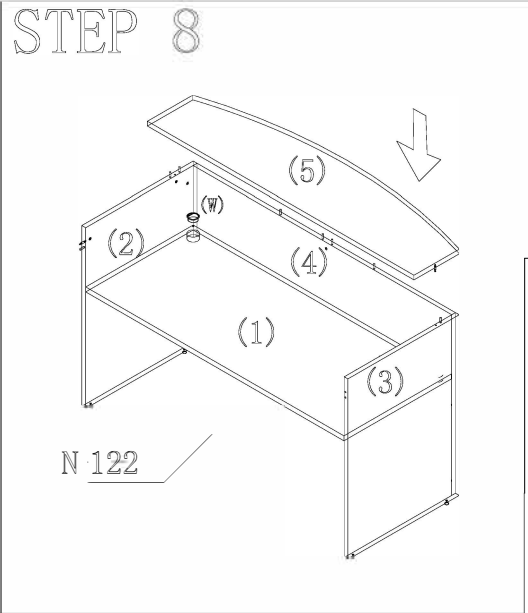

(1) Desk Top  1PCS	(2) Desk End  1PCS	(3) Desk End  1PCS	(4) Desk Modesty  1PCS	(5) Transaction Counter (Desk)  1PCS	(6) Return Top  1PCS	(7) Return End  1PCS	(8) Return Modesty  1PCS
---	--	--	---	--	---	---	---

(A) Dowel  31PCS+2	(B) Cam Pin  23PCS+2	(B/1) Cam Pin  1PCS+1	(C) Cam Lock  28PCS+3	(D) Leg Leveller  8PCS	(W) Grommet  3PCS	(p) Cam Cover  28PCS+4	(N) Cam Cover  6PCS+2	(q) Plug  3PCS+1	(E4) Wood Screw  72PCS+4	(S) Corner Bracket  6PCS
---	---	--	--	---	--	---	--	---	---	---

it.
office furniture distributors

RECEPTION DESK 71"W x 30"/36"D x 42"H

N122

Always lay components on a clean, soft-cushioned surface during assembly.