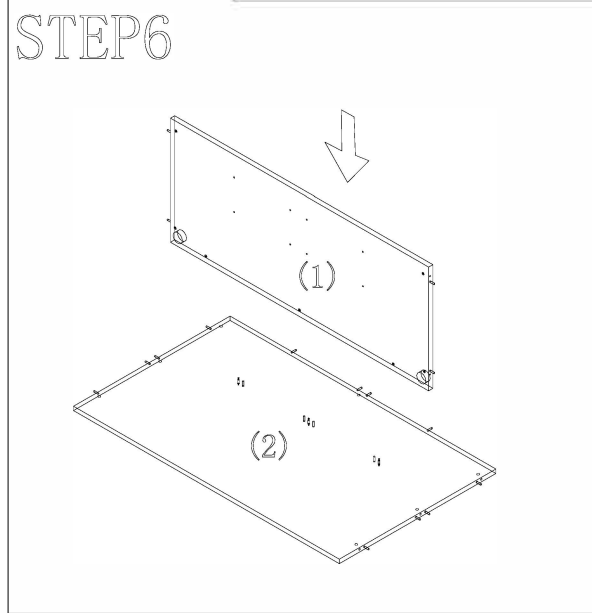

(1) Desk Top  1PCS	(2) Desk End  1PCS	(3) Desk End  1PCS	(4) Desk Modesty  1PCS	(5) Transaction Counter (Desk)  1PCS	(6) Return Top  1PCS	(7) Return End  1PCS	(8) Return Modesty  1PCS
---	--	--	---	--	---	---	---

(A) Dowel  31PCS+2	(B) Cam Pin  23PCS+2	(B/1) Cam Pin  1PCS+1	(C) Cam Lock  28PCS+3	(D) Leg Leveller  8PCS	(W) Grommet  3PCS	(p) Cam Cover  28PCS+4	(N) Cam Cover  6PCS+2	(q) Plug  3PCS+1	(E4) Wood Screw  72PCS+4	(S) Corner Bracket  6PCS
---	---	--	--	---	--	---	--	---	---	---

it.
office furniture distributors

RECEPTION DESK 71"W x 30"/36"D x 42"H

N122

Always lay components on a clean, soft-cushioned surface during assembly.