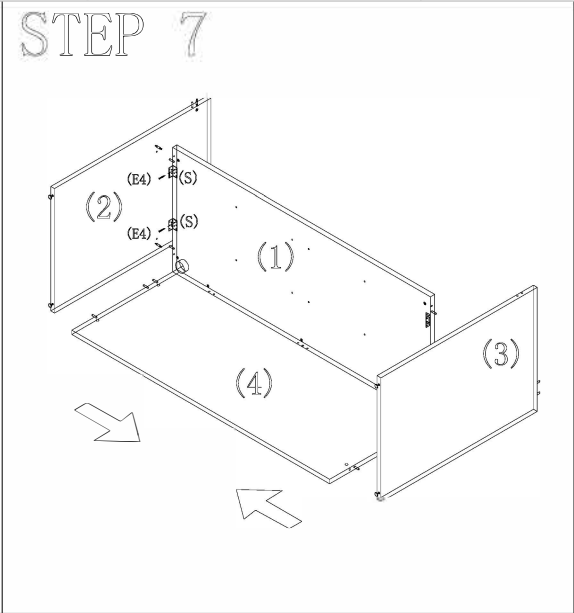

(1) Desk Top  1PCS	(2) Desk End  1PCS	(3) Desk End  1PCS	(4) Desk Modesty  1PCS	(5) Transaction Counter (Desk)  1PCS	(6) Return Top  1PCS	(7) Return End  1PCS	(8) Return Modesty  1PCS
---	--	--	---	--	---	---	---

(A) Dowel  31PCS+2	(B) Cam Pin  23PCS+2	(B/1) Cam Pin  1PCS+1	(C) Cam Lock  28PCS+3	(D) Leg Leveller  8PCS	(W) Grommet  3PCS	(p) Cam Cover  28PCS+4	(N) Cam Cover  6PCS+2	(q) Plug  3PCS+1	(E4) Wood Screw  72PCS+4	(S) Corner Bracket  6PCS
---	---	--	--	---	--	---	--	---	---	---

it.
office furniture distributors

RECEPTION DESK 71"W x 30"/36"D x 42"H

N122

Always lay components on a clean, soft-cushioned surface during assembly.