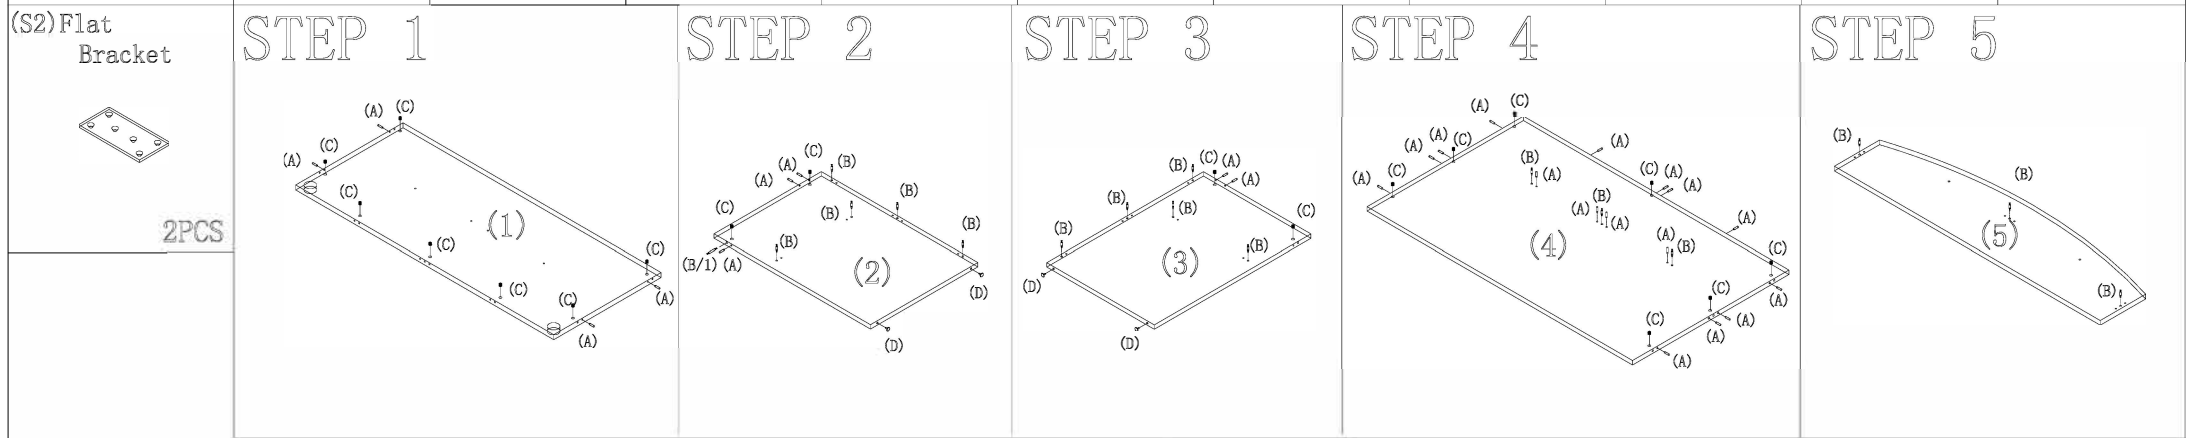

(1) Desk Top  1PCS	(2) Desk End  1PCS	(3) Desk End  1PCS	(4) Desk Modesty  1PCS	(5) Transaction Counter (Desk)  1PCS	(6) Return Top  1PCS	(7) Return End  1PCS	(8) Return Modesty  1PCS
---	--	--	---	--	---	---	---

(A) Dowel  31PCS+2	(B) Cam Pin  23PCS+2	(B/1) Cam Pin  1PCS+1	(C) Cam Lock  28PCS+3	(D) Leg Leveller  8PCS	(W) Grommet  3PCS	(p) Cam Cover  28PCS+4	(N) Cam Cover  6PCS+2	(q) Plug  3PCS+1	(E4) Wood Screw  72PCS+4	(S) Corner Bracket  6PCS
---	---	--	--	---	--	---	--	---	---	---

it.
office furniture distributors

RECEPTION DESK 71"W x 30"/36"D x 42"H

N122

Always lay components on a clean, soft-cushioned surface during assembly.