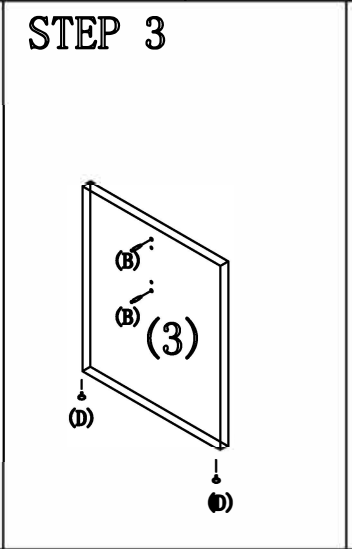

(1) Top  2PCS	(2) Center Support  1PCS	(3) Base  2PCS	(A) Dowel  10PCS+1	(B) Cam Pin  10PCS+1	(C) Cam Lock  10PCS+1	(D) Leg Leveller  4PCS	(p) Cam Cover  10PCS+1	(E4) Wood Screw  80PCS+4	(S) Corner Bracket  4PCS	(S4) Flat Bracket  4PCS
---	--	--	---	---	---	--	---	--	---	--

it.
office furniture distributors

10' RACETRACK TABLE
120"W x 48"D x 29"H

N37

Always lay components on a clean, soft-cushioned surface during assembly.