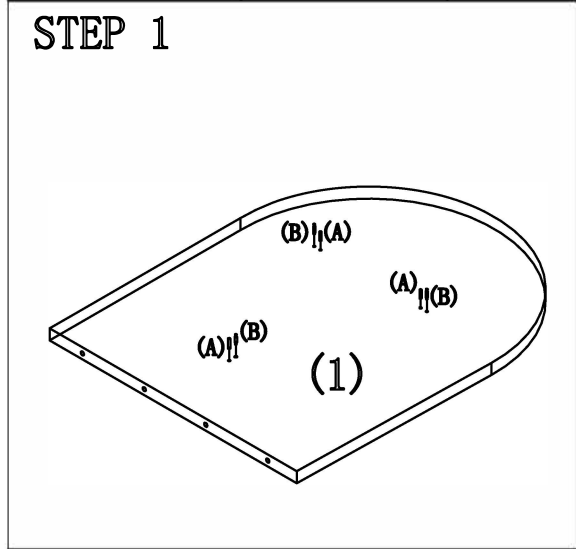

(1) Top  2PCS	(2) Center Support  1PCS	(3) Base  2PCS	(A) Dowel  10PCS+1	(B) Cam Pin  10PCS+1	(C) Cam Lock  10PCS+1	(D) Leg Leveller  4PCS	(p) Cam Cover  10PCS+1	(E4) Wood Screw  80PCS+4	(S) Corner Bracket  4PCS	(S4) Flat Bracket  4PCS
---	--	--	---	---	---	--	---	--	---	--

it.
office furniture distributors

10' RACETRACK TABLE
120"W x 48"D x 29"H

N37

Always lay components on a clean, soft-cushioned surface during assembly.