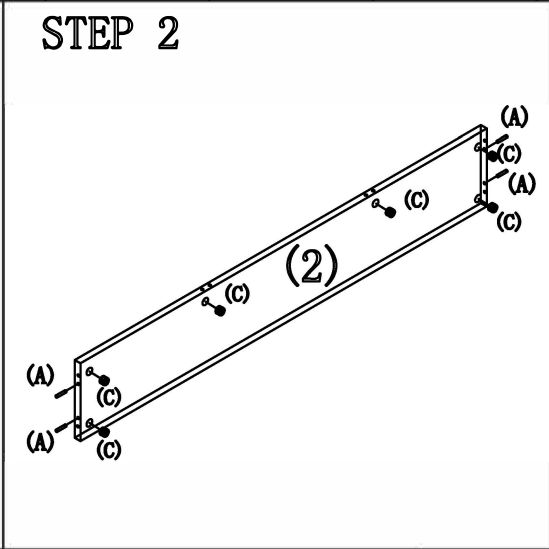

(1) Top  2PCS	(2) Center Support  1PCS	(3) Base  2PCS	(A) Dowel  10PCS+1	(B) Cam Pin  10PCS+1	(C) Cam Lock  10PCS+1	(D) Leg Leveller  4PCS	(p) Cam Cover  10PCS+1	(E4) Wood Screw  80PCS+4	(S) Corner Bracket  4PCS	(S4) Flat Bracket  4PCS
---	--	--	---	---	---	--	---	--	---	--

it.
office furniture distributors

10' RACETRACK TABLE
120"W x 48"D x 29"H

N37

Always lay components on a clean, soft-cushioned surface during assembly.