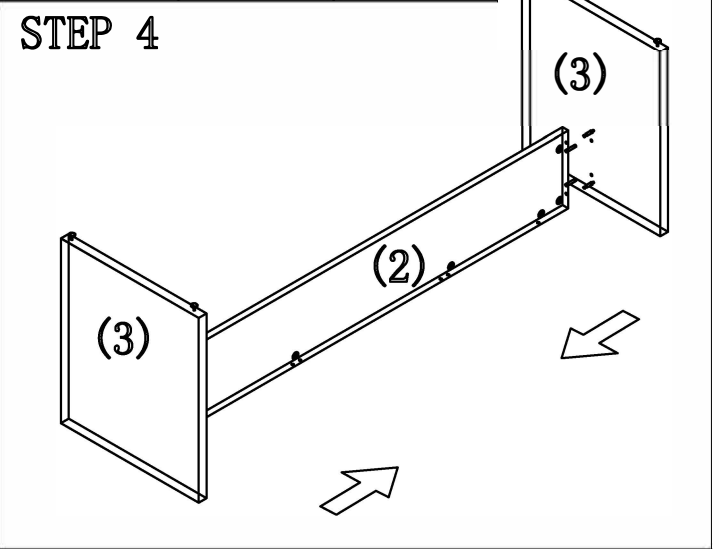

(1) Top  2PCS	(2) Center Support  1PCS	(3) Base  2PCS	(A) Dowel  10PCS+1	(B) Cam Pin  10PCS+1	(C) Cam Lock  10PCS+1	(D) Leg Leveller  4PCS	(p) Cam Cover  10PCS+1	(E4) Wood Screw  80PCS+4	(S) Corner Bracket  4PCS	(S4) Flat Bracket  4PCS
---	--	--	---	---	---	--	---	--	---	--

it.
office furniture distributors

10' RACETRACK TABLE
120"W x 48"D x 29"H

N37

Always lay components on a clean, soft-cushioned surface during assembly.