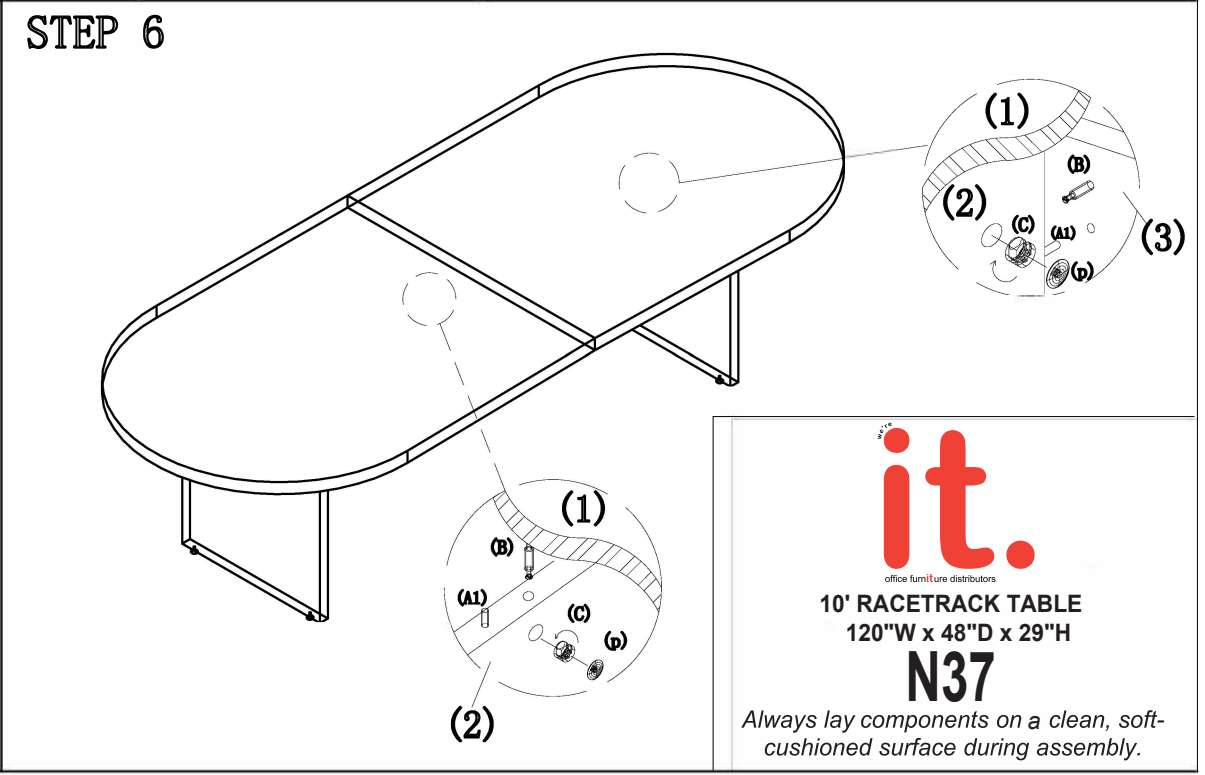

(1) Top  2PCS	(2) Center Support  1PCS	(3) Base  2PCS	(A) Dowel  10PCS+1	(B) Cam Pin  10PCS+1	(C) Cam Lock  10PCS+1	(D) Leg Leveller  4PCS	(p) Cam Cover  10PCS+1	(E4) Wood Screw  80PCS+4	(S) Corner Bracket  4PCS	(S4) Flat Bracket  4PCS
---	--	--	---	---	---	--	---	--	---	--

it.
office furniture distributors

10' RACETRACK TABLE
120"W x 48"D x 29"H

N37

Always lay components on a clean, soft-cushioned surface during assembly.