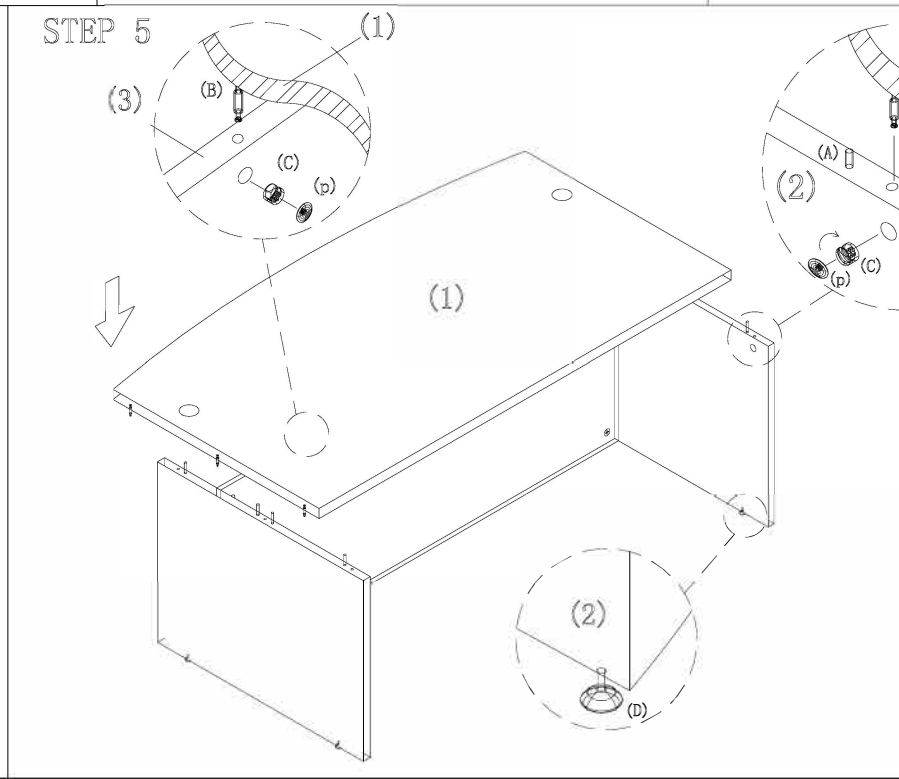

(1) Top  1PCS	(2) End Panel  2PCS	(3) Modesty Panel  1PCS	(A) Dowel  14PCS+1	(B) Cam Pin  12PCS+1	(C) Cam Lock  12PCS+1	(p) Cam Cover  12PCS+1	(D) Leg leveller  4PCS	(D) Grommet  2PCS
--	---	---	--	--	--	--	--	--

STEP 3

office furniture distributors

BOW TOP DESK SHELL 71"W x 41"D x 29"H

N89

Always lay components on a clean, soft-cushioned surface during assembly.