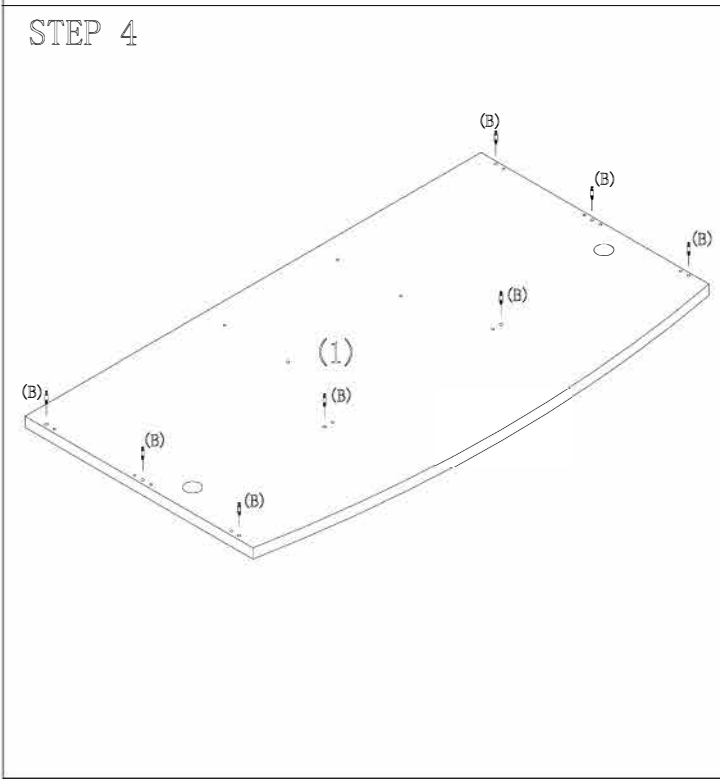

(1) Top  1PCS	(2) End Panel  2PCS	(3) Modesty Panel  1PCS	(A) Dowel  14PCS+1	(B) Cam Pin  12PCS+1	(C) Cam Lock  12PCS+1	(p) Cam Cover  12PCS+1	(D) Leg leveller  4PCS	(D) Grommet  2PCS
--	---	---	--	--	--	--	--	--

STEP 3

office furniture distributors

BOW TOP DESK SHELL 71"W x 41"D x 29"H

N89

Always lay components on a clean, soft-cushioned surface during assembly.