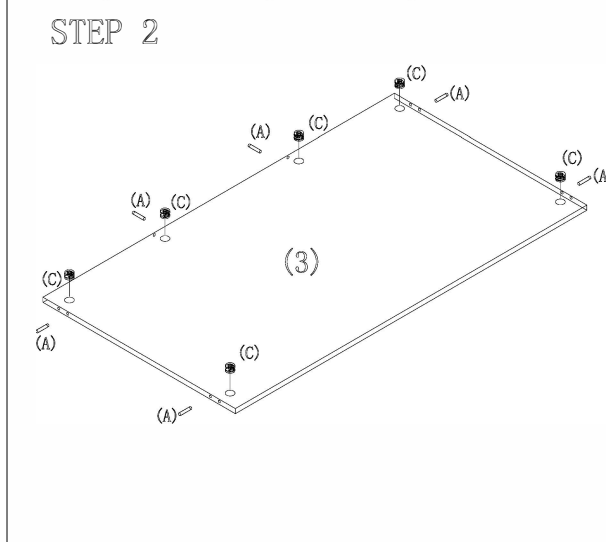

(1) Top  1PCS	(2) End Panel  2PCS	(3) Modesty Panel  1PCS	(A) Dowel  14PCS+1	(B) Cam Pin  12PCS+1	(C) Cam Lock  12PCS+1	(p) Cam Cover  12PCS+1	(D) Leg leveller  4PCS	(D) Grommet  2PCS
--	---	---	--	--	--	--	--	--

STEP 3

office furniture distributors

BOW TOP DESK SHELL 71"W x 41"D x 29"H

N89

Always lay components on a clean, soft-cushioned surface during assembly.