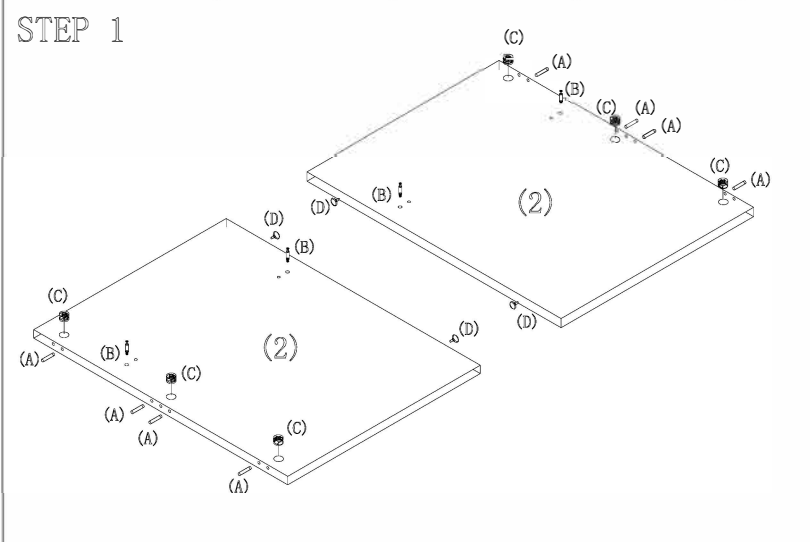

(1) Top  1PCS	(2) End Panel  2PCS	(3) Modesty Panel  1PCS	(A) Dowel  14PCS+1	(B) Cam Pin  12PCS+1	(C) Cam Lock  12PCS+1	(p) Cam Cover  12PCS+1	(D) Leg leveller  4PCS	(D) Grommet  2PCS
--	---	---	--	--	--	--	--	--

STEP 3

office furniture distributors

BOW TOP DESK SHELL 71"W x 41"D x 29"H

N89

Always lay components on a clean, soft-cushioned surface during assembly.