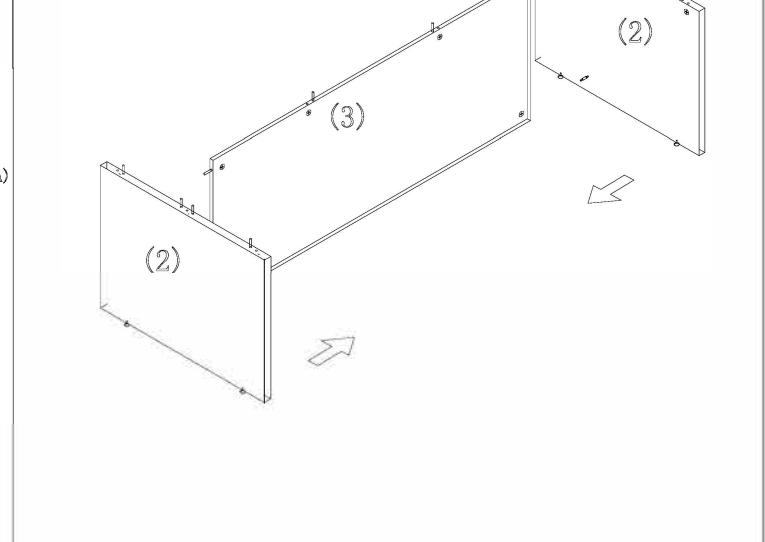

(1) Top  1PCS	(2) End Panel  2PCS	(3) Modesty Panel  1PCS	(A) Dowel  14PCS+1	(B) Cam Pin  12PCS+1	(C) Cam Lock  12PCS+1	(p) Cam Cover  12PCS+1	(D) Leg leveller  4PCS	(D) Grommet  2PCS
--	---	---	--	--	--	--	--	--

STEP 3

office furniture distributors

BOW TOP DESK SHELL 71"W x 41"D x 29"H

N89

Always lay components on a clean, soft-cushioned surface during assembly.