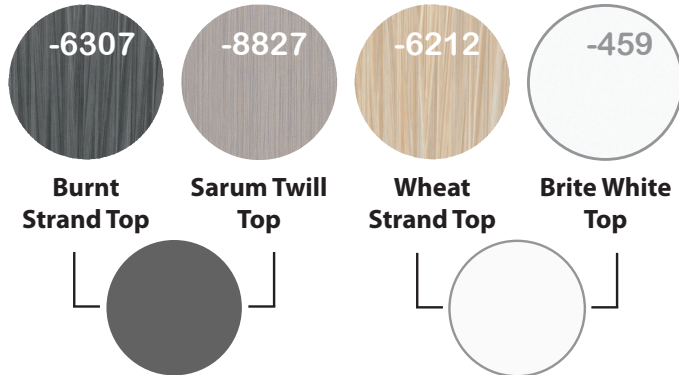

spec **it.**

OFD-6024PC-

60 x 24 Training Table with Casters

OFD-6024PG-

60 x 24 Training Table with Glides

- Post Legs w/ Casters or Glides Available in Brushed Silver (-BS)
- 1.2" Laminate Top with 3mm Impact-Resistant PVC Edge Band, Available in Burnt Strand (-6307), Sarum Twill (-8827), Wheat Strand (-6212), Brite White (-459), Wenge Strand (-6306), or Walnut Block (-WNB)
- Top Includes 2 Grommets
- Includes 48" Stretcher Bar (OFD-TOPBAR-BK)
- Optional Sea Board Modesty Screen Available in Silver Gray (-200) or White (-100)

Max. Overall Size: 60"W x 24"D x 29.5"H

How to Order

Training Table Item# - Laminate Code - Paint Code

Example = **OFD-6024PC-6306-BS**

Tops are double sided: -6307/-8827, -6212/-459, -6306/-WNB

Burnt Strand Top

Sarum Twill Top

Wheat Strand Top

Brite White Top

Dark Gray Edge Band
(for Burnt Strand and Sarum Twill Top)

White Edge Band
(for Brite White and Wheat Strand Top)

Wenge Strand Top

Walnut Block Top

Dark Brown Edge Band
(for Wenge Strand and Walnut Block Top)