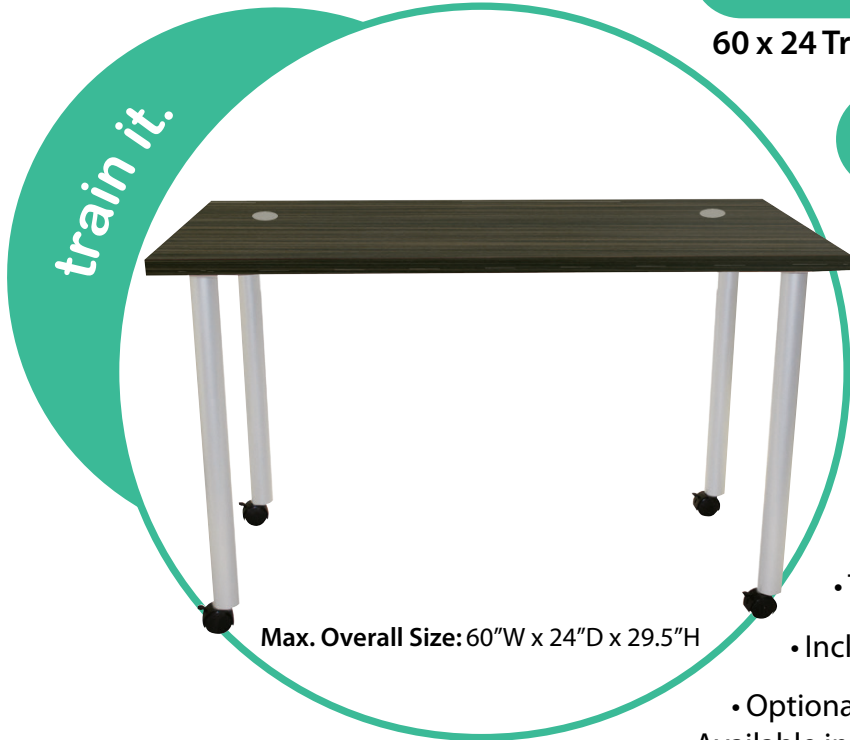

spec **it.**

OFD-6024PC-

60 x 24 Training Table with Casters

OFD-6024PG-

60 x 24 Training Table with Glides

- Post Legs w/ Casters or Glides Available in Brushed Silver (-BS)
- 1.2" Laminate Top with 3mm Impact-Resistant PVC Edge Band, Available in Burnt Strand (-6307), Sarum Twill (-8827), Wheat Strand (-6212), Brite White (-459), Wenge Strand (-6306), or Walnut Block (-WNB)
- Top Includes 2 Grommets
- Includes 48" Stretcher Bar (OFD-TOPBAR-BK)
- Optional Sea Board Modesty Screen Available in Silver Gray (-200) or White (-100)

Max. Overall Size: 60"W x 24"D x 29.5"H

How to Order

Training Table Item# - Laminate Code - Paint Code

Example = **OFD-6024PC-6306-BS**

Tops are double sided: -6307/-8827, -6212/-459, -6306/-WNB

Burnt Strand Top

Sarum Twill Top

Wheat Strand Top

Brite White Top

Dark Gray Edge Band
(for Burnt Strand and Sarum Twill Top)

White Edge Band
(for Brite White and Wheat Strand Top)

Wenge Strand Top

Walnut Block Top

Dark Brown Edge Band
(for Wenge Strand and Walnut Block Top)

Brushed Silver Legs

OFD-BI1846SB-

Sea Board Modesty

Optional Modesty Screen, for 60" Work Surface, 18"H x 46"W

(Modesty screens mount to the underside of the worksurface. Brackets Included)

Optional 1/4" Modesty Screens