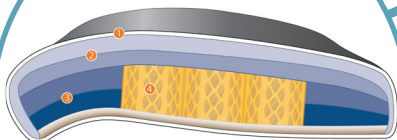

**Seat Height Range:** 20"-23"

**Seat Travel:** 3"

**Weight Capacity:** 275 lbs.

- Poly Fiber
- Comfort Foam Layers
- Firm Support Foam Layers
- Dormeo Octaspring Coils conform to your body for adaptive comfort.