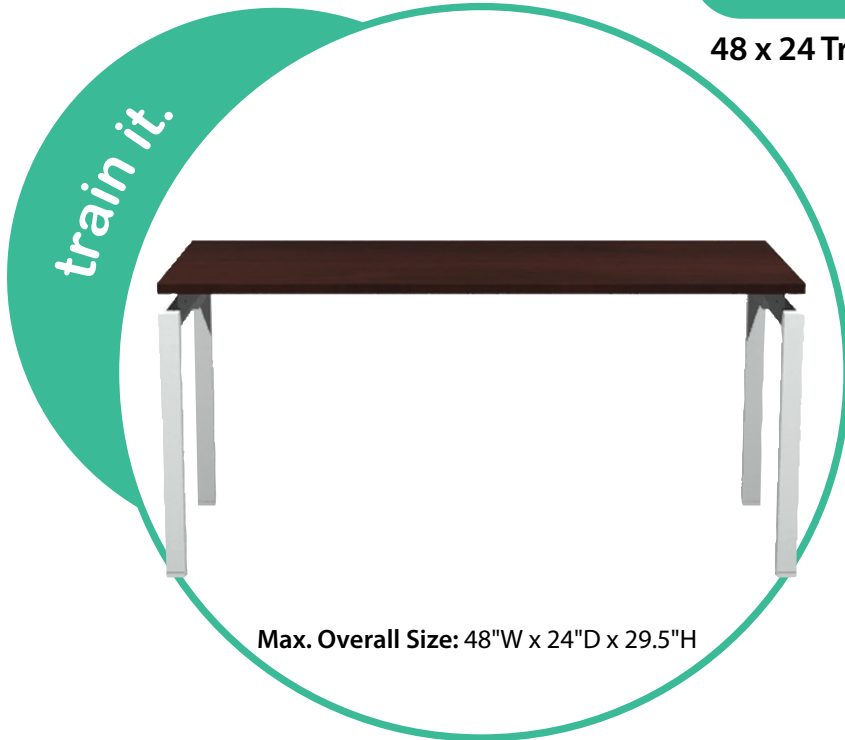

**OFD-4824BI-**

**48 x 24 Training Table with Bench it Legs**

Max. Overall Size: 48"W x 24"D x 29.5"H

- Bench it Adjustable End Legs with Glides for 24"-30"-36"D Work Surface Available in Brushed Silver (-BS) or White (-WH)
- Includes Bench it Adjustable Cable Trough for 46"-72" Work Surfaces Available in Brushed Silver (-BS) or White (-WH)
- 1" Laminate Top with 3mm Impact-Resistant PVC Edge Band, Available in Gray (-G), Cherry (-C), Mahogany (-M), or Espresso (-E)

**How to Order**

**Training Table Item# - Laminate Code - Paint Code**

**Example = OFD-4824BI-M-WH**

**Training Table Top:**

**Cube:** 2.35

**Carton Dimensions:** 52" x 26" x 3"

**Carton/Actual Weight:** 37 lbs.

**Bench it Adjustable End Legs (2pc/ct):**

**Cube:** 2.26

**Carton Dimensions:** 30" x 26" x 5"

**Carton Weight:** 29 lbs.

(-G) Gray Laminate

(-C) Cherry Laminate

(-M) Mahogany Laminate

(-E) Espresso Laminate