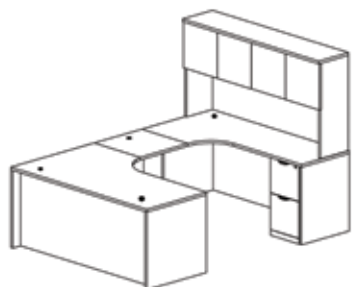

Straight Front Corner Desk U-Set with Hutch
71"x108"
UTYP517DHW
Consists of: OFD-178R, 188, 182L,
166, 175, 144, 4DW
List $5,160